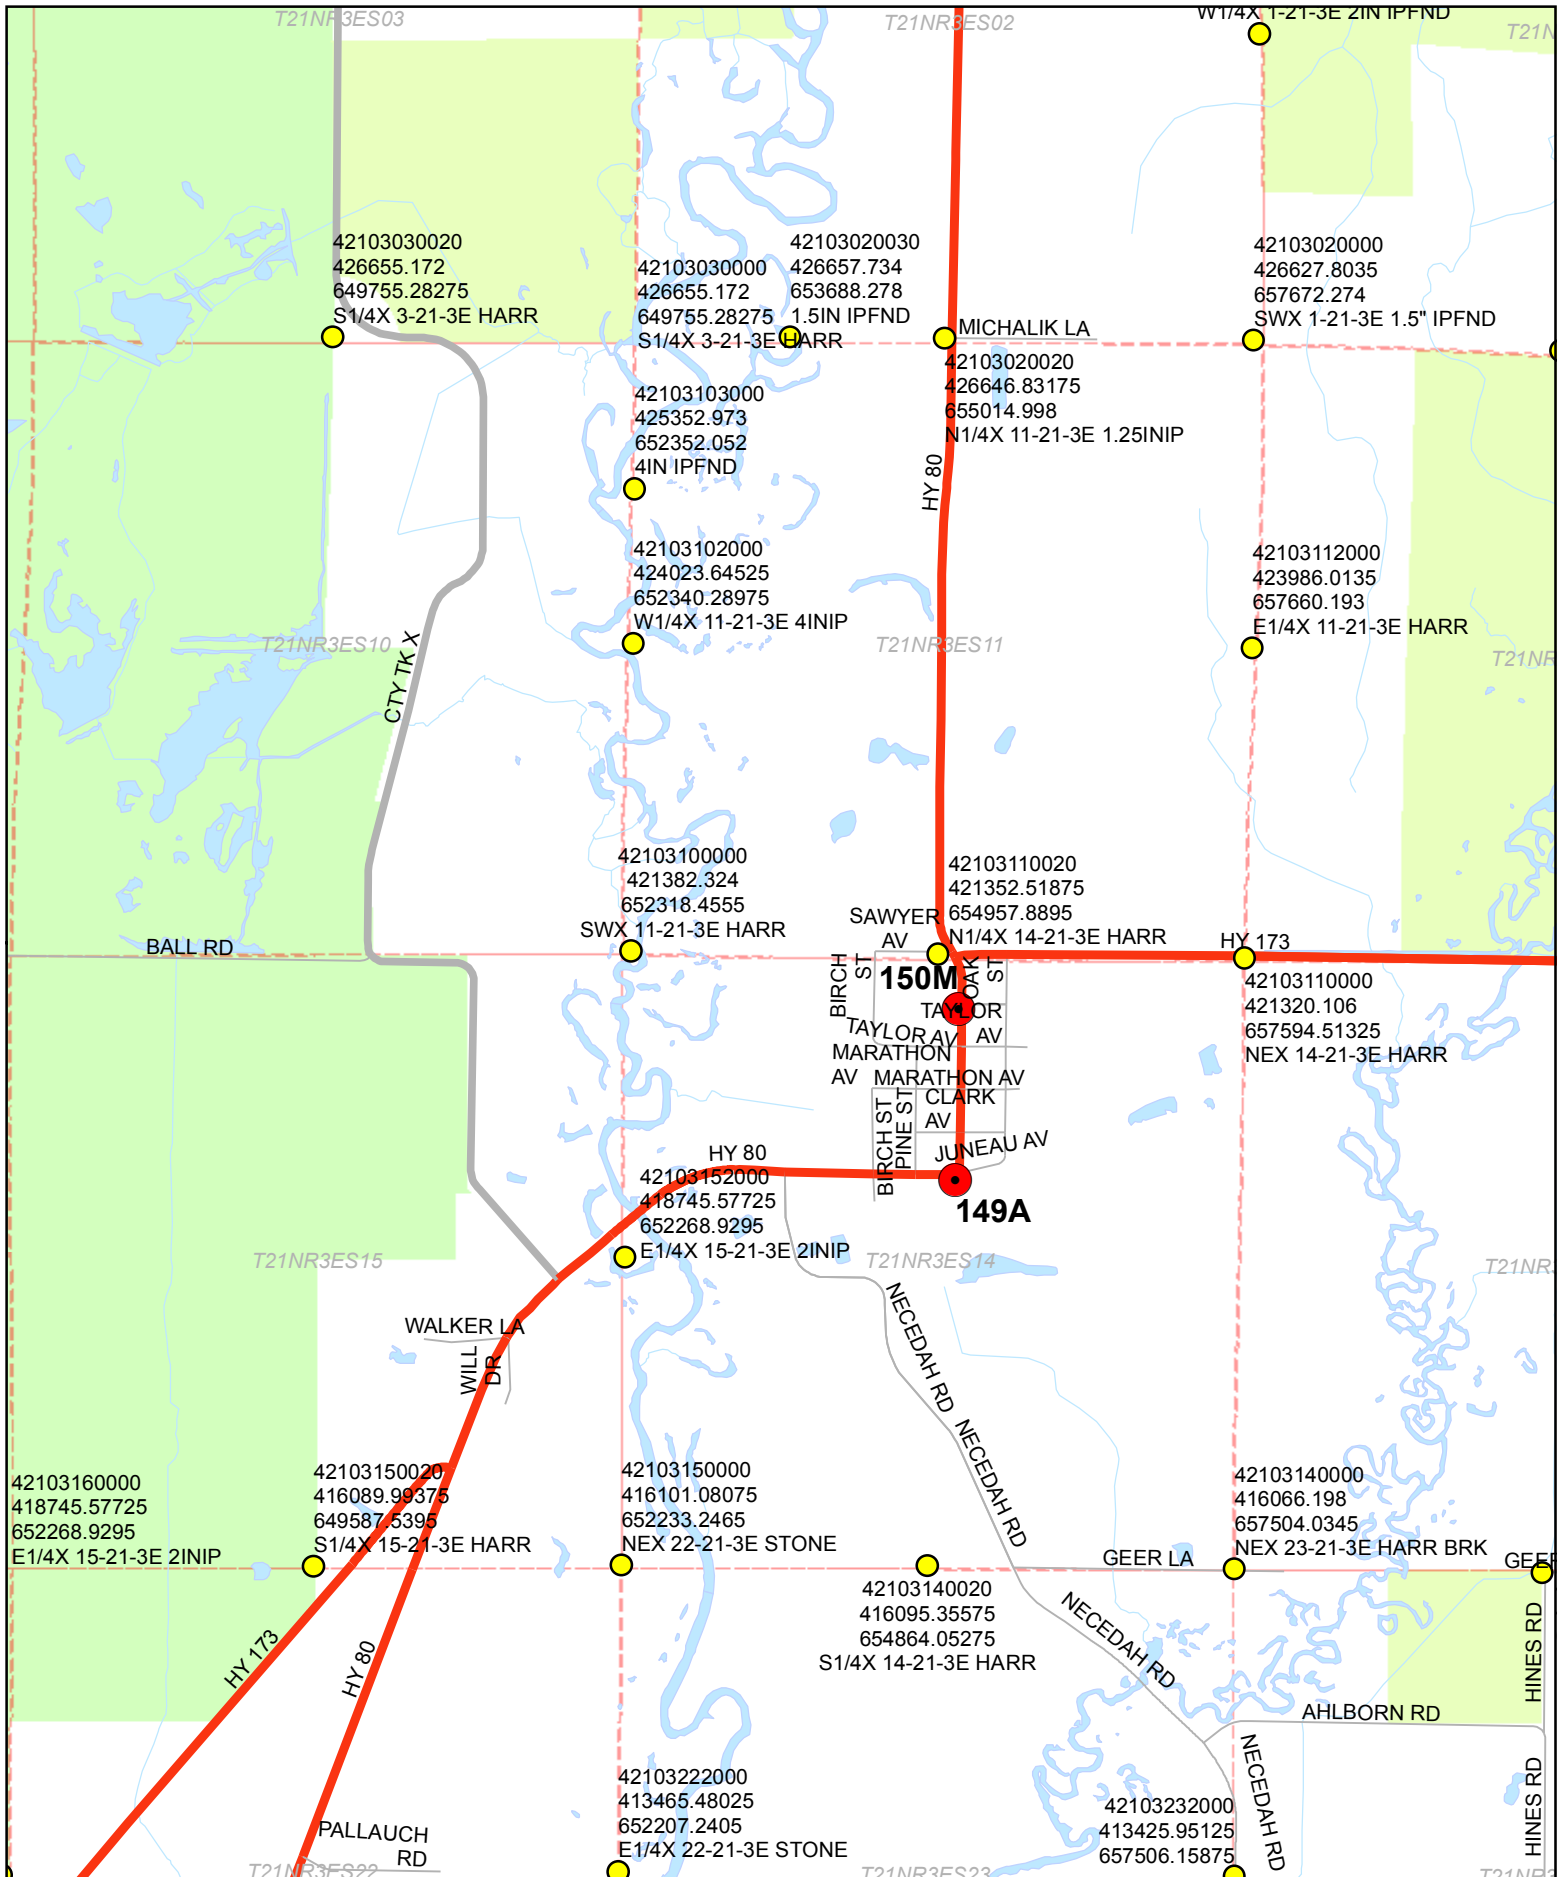

J5

**PLSS Monuments
Wood County, Wisconsin**

Easting: 703866.125
Northing: 400296.75
Coordinates are shown as
Wood County Coordinates