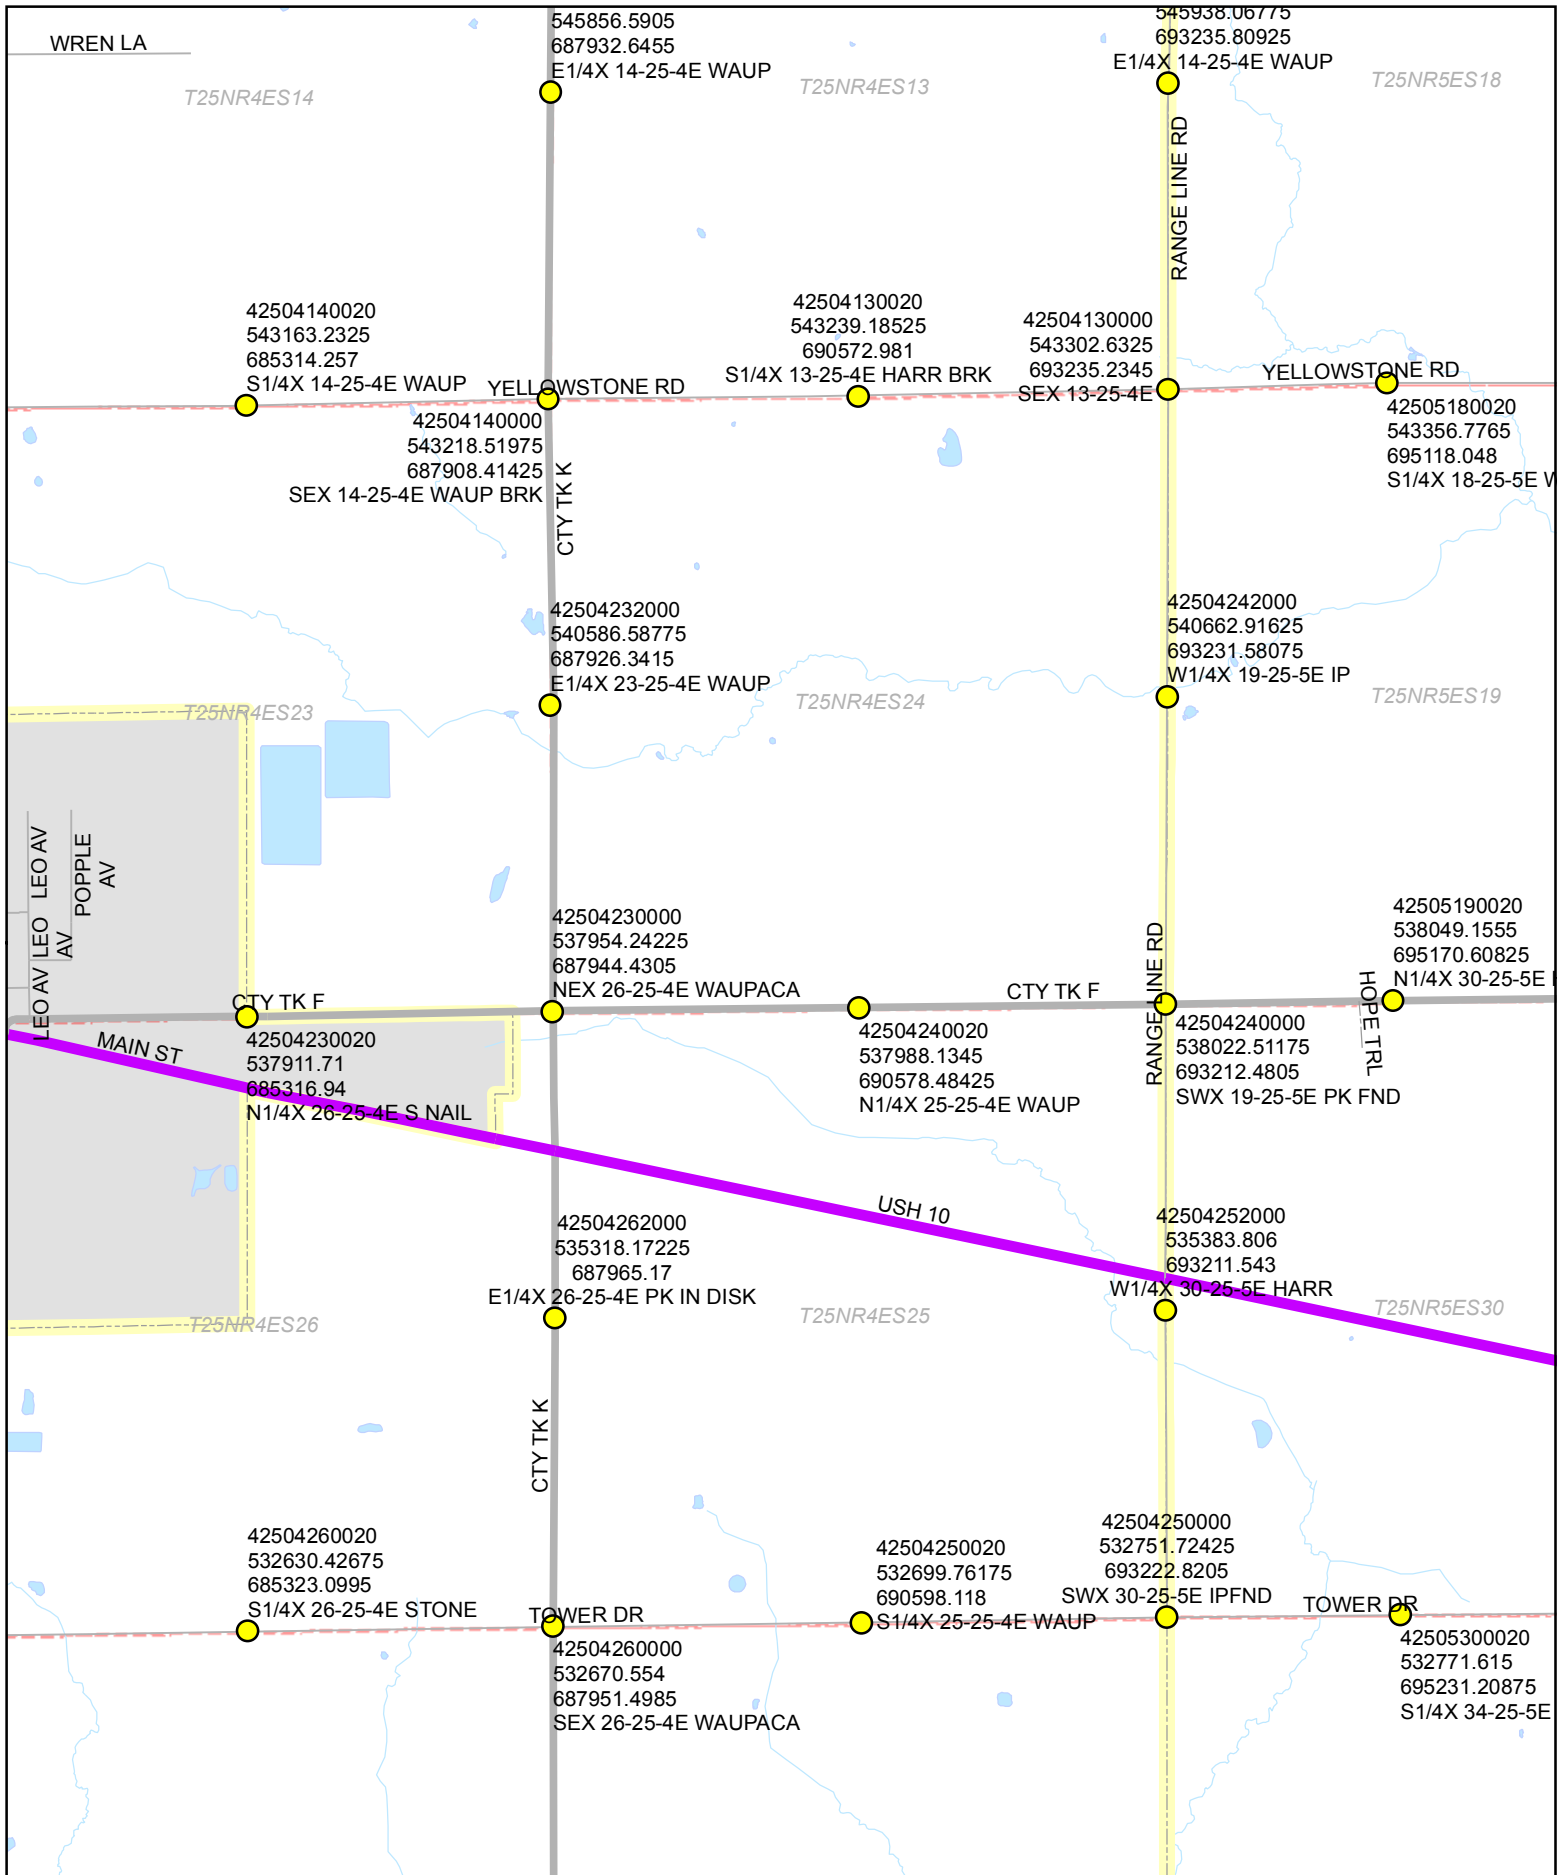

**B6**

**PLSS Monuments  
Wood County, Wisconsin**

Easting: 703866.125  
 Northing: 400296.75  
 Coordinates are shown as  
 Wood County Coordinates

**B7**

**PLSS Monuments  
Wood County, Wisconsin**

Easting: 703866.125  
 Northing: 400296.75  
 Coordinates are shown as  
 Wood County Coordinates