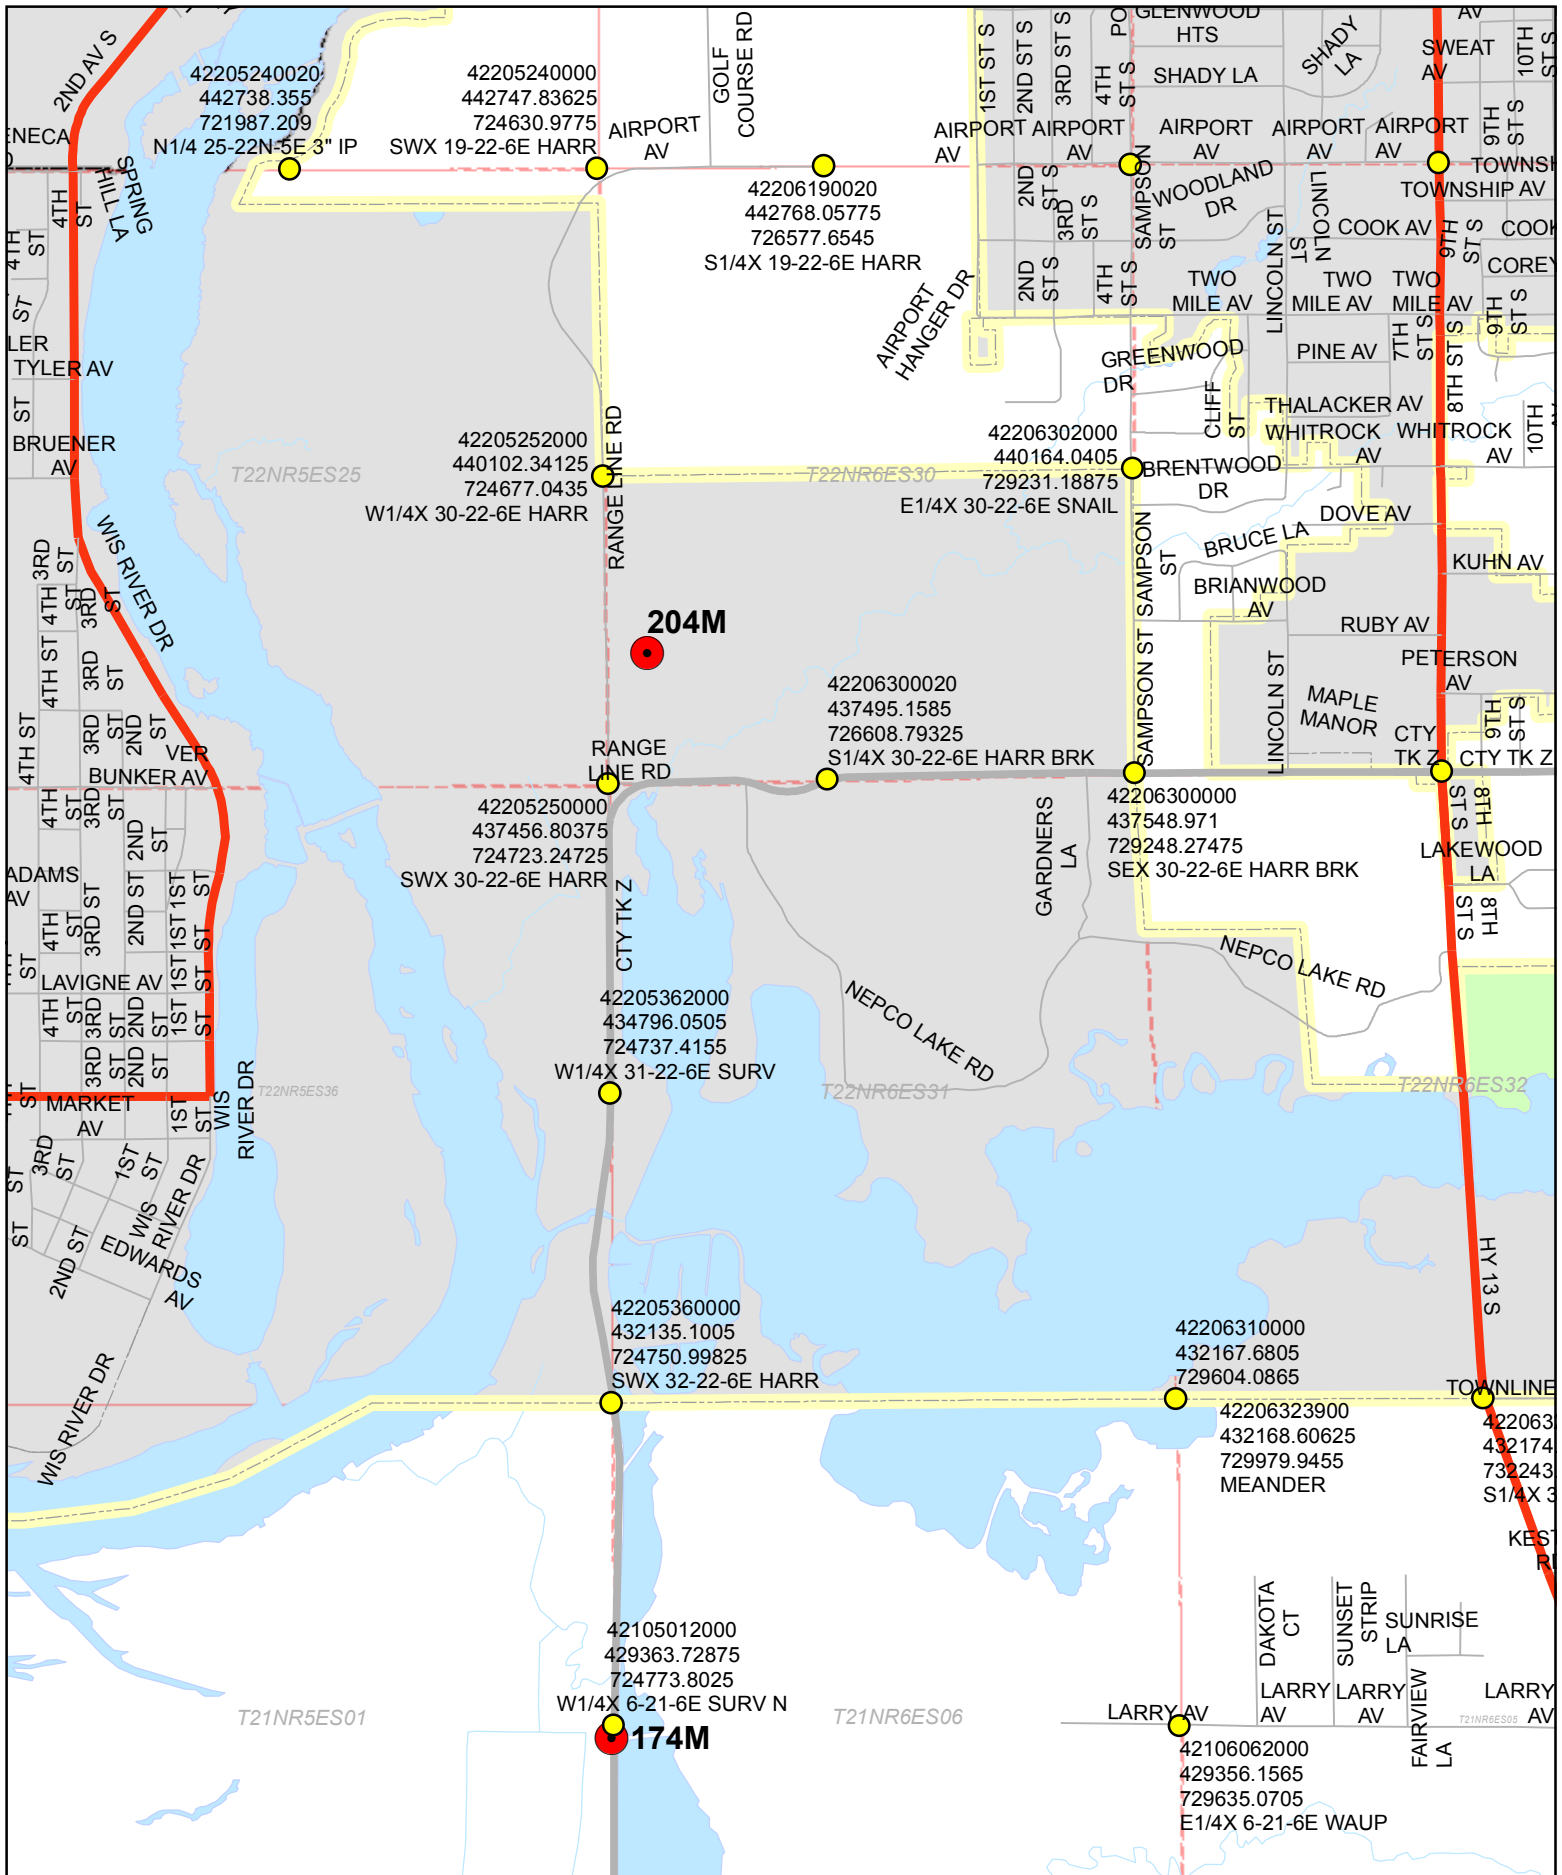

I11

**PLSS Monuments
Wood County, Wisconsin**

Easting: 703866.125
Northing: 400296.75
Coordinates are shown as
Wood County Coordinates