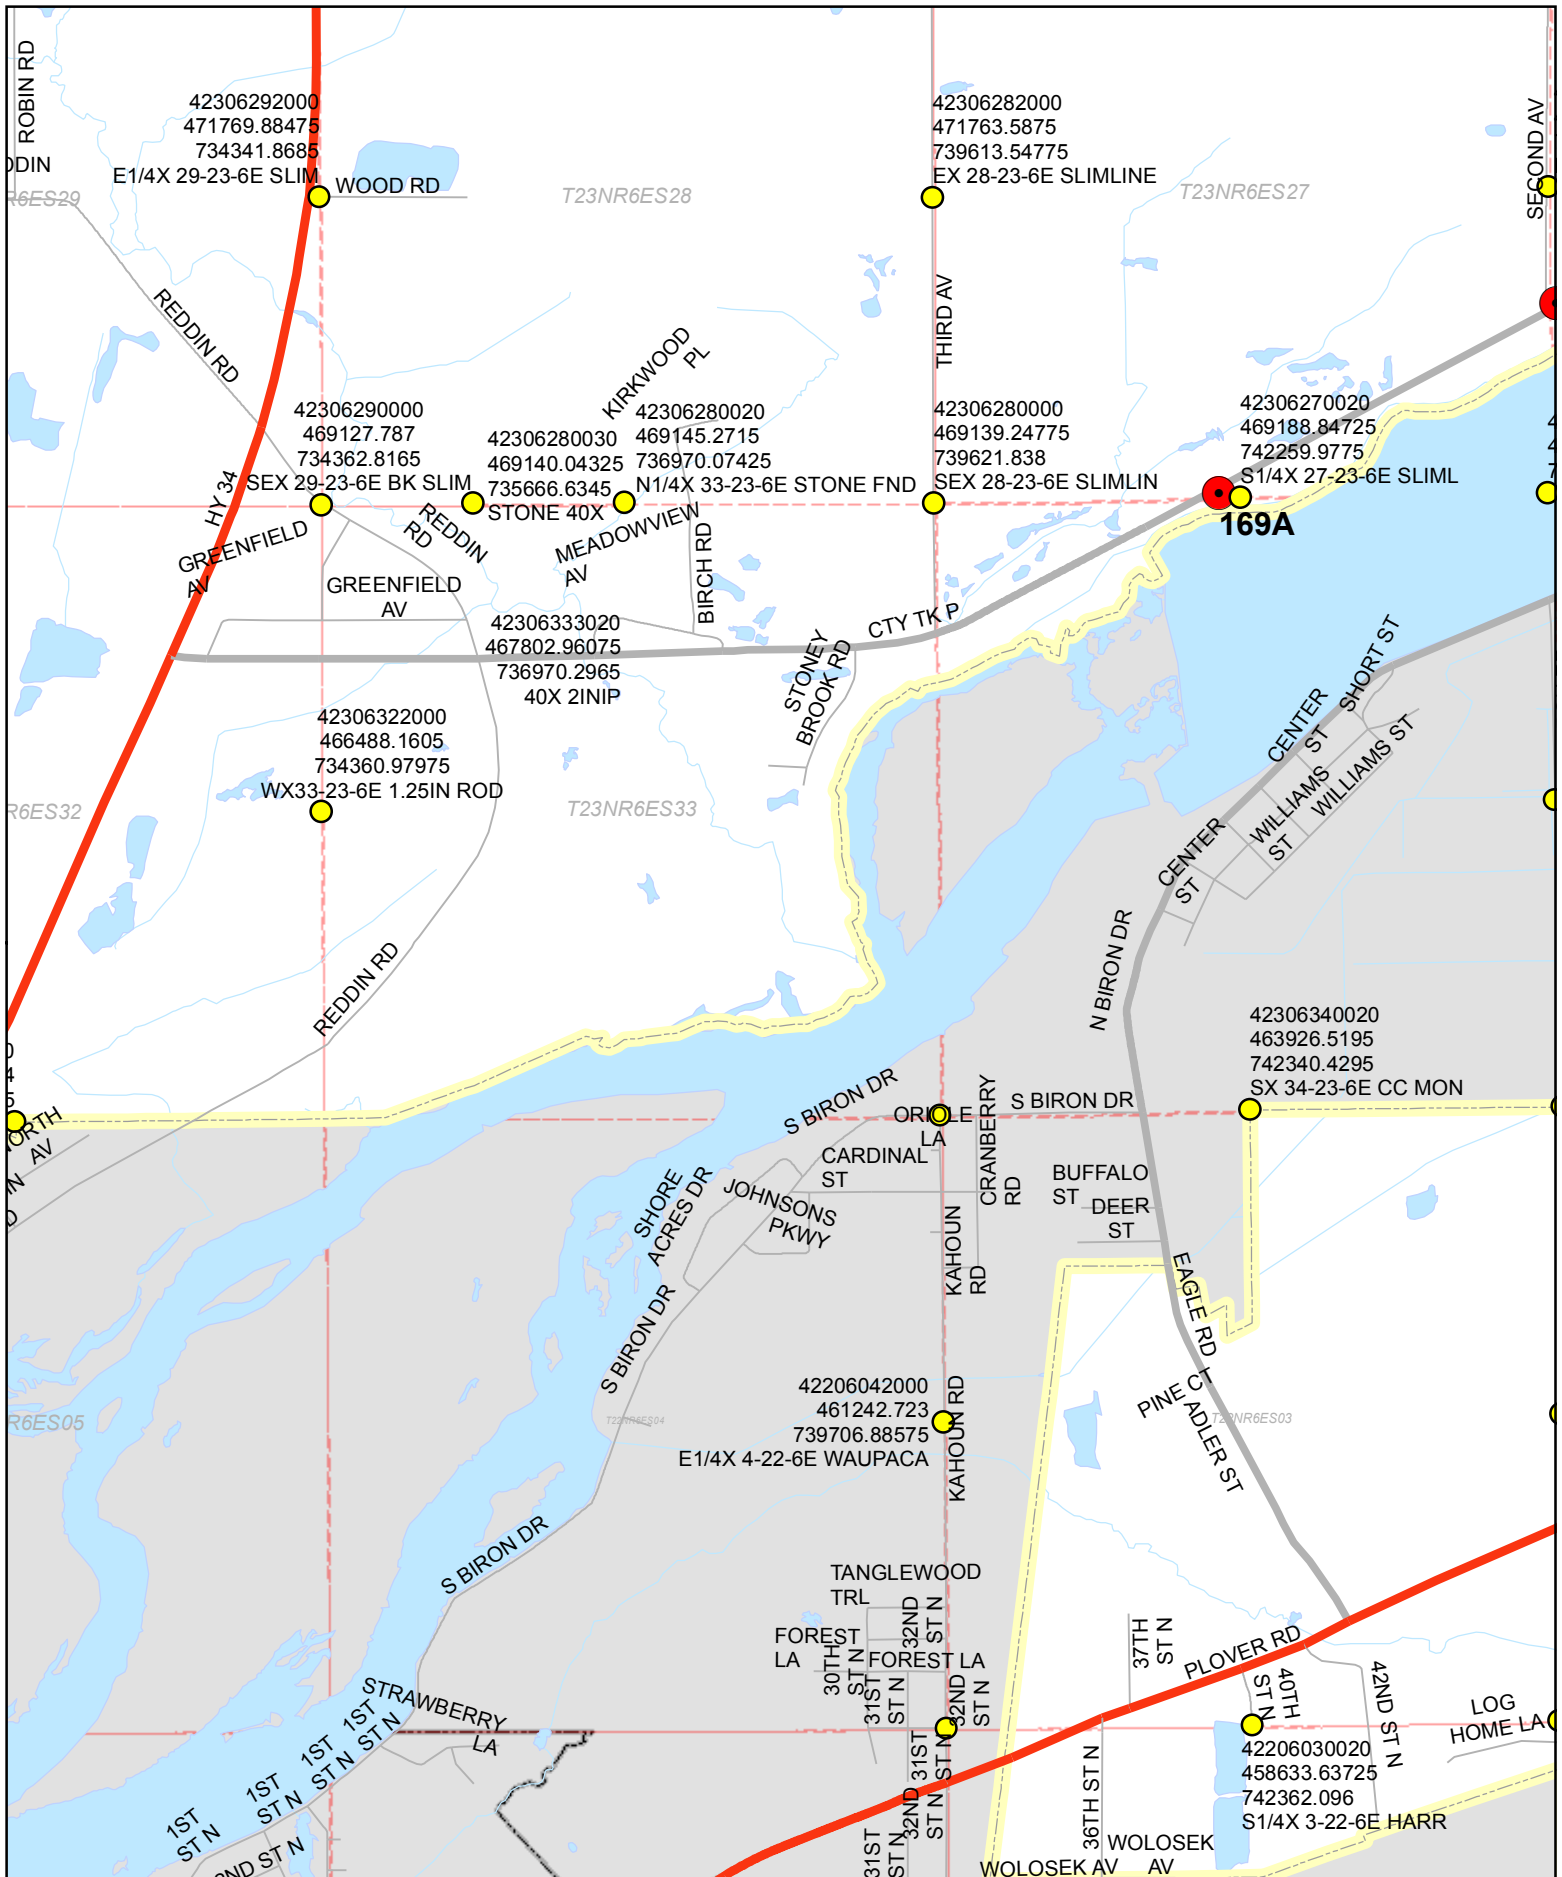

G12

**PLSS Monuments
Wood County, Wisconsin**

Easting: 703866.125
Northing: 400296.75
Coordinates are shown as
Wood County Coordinates