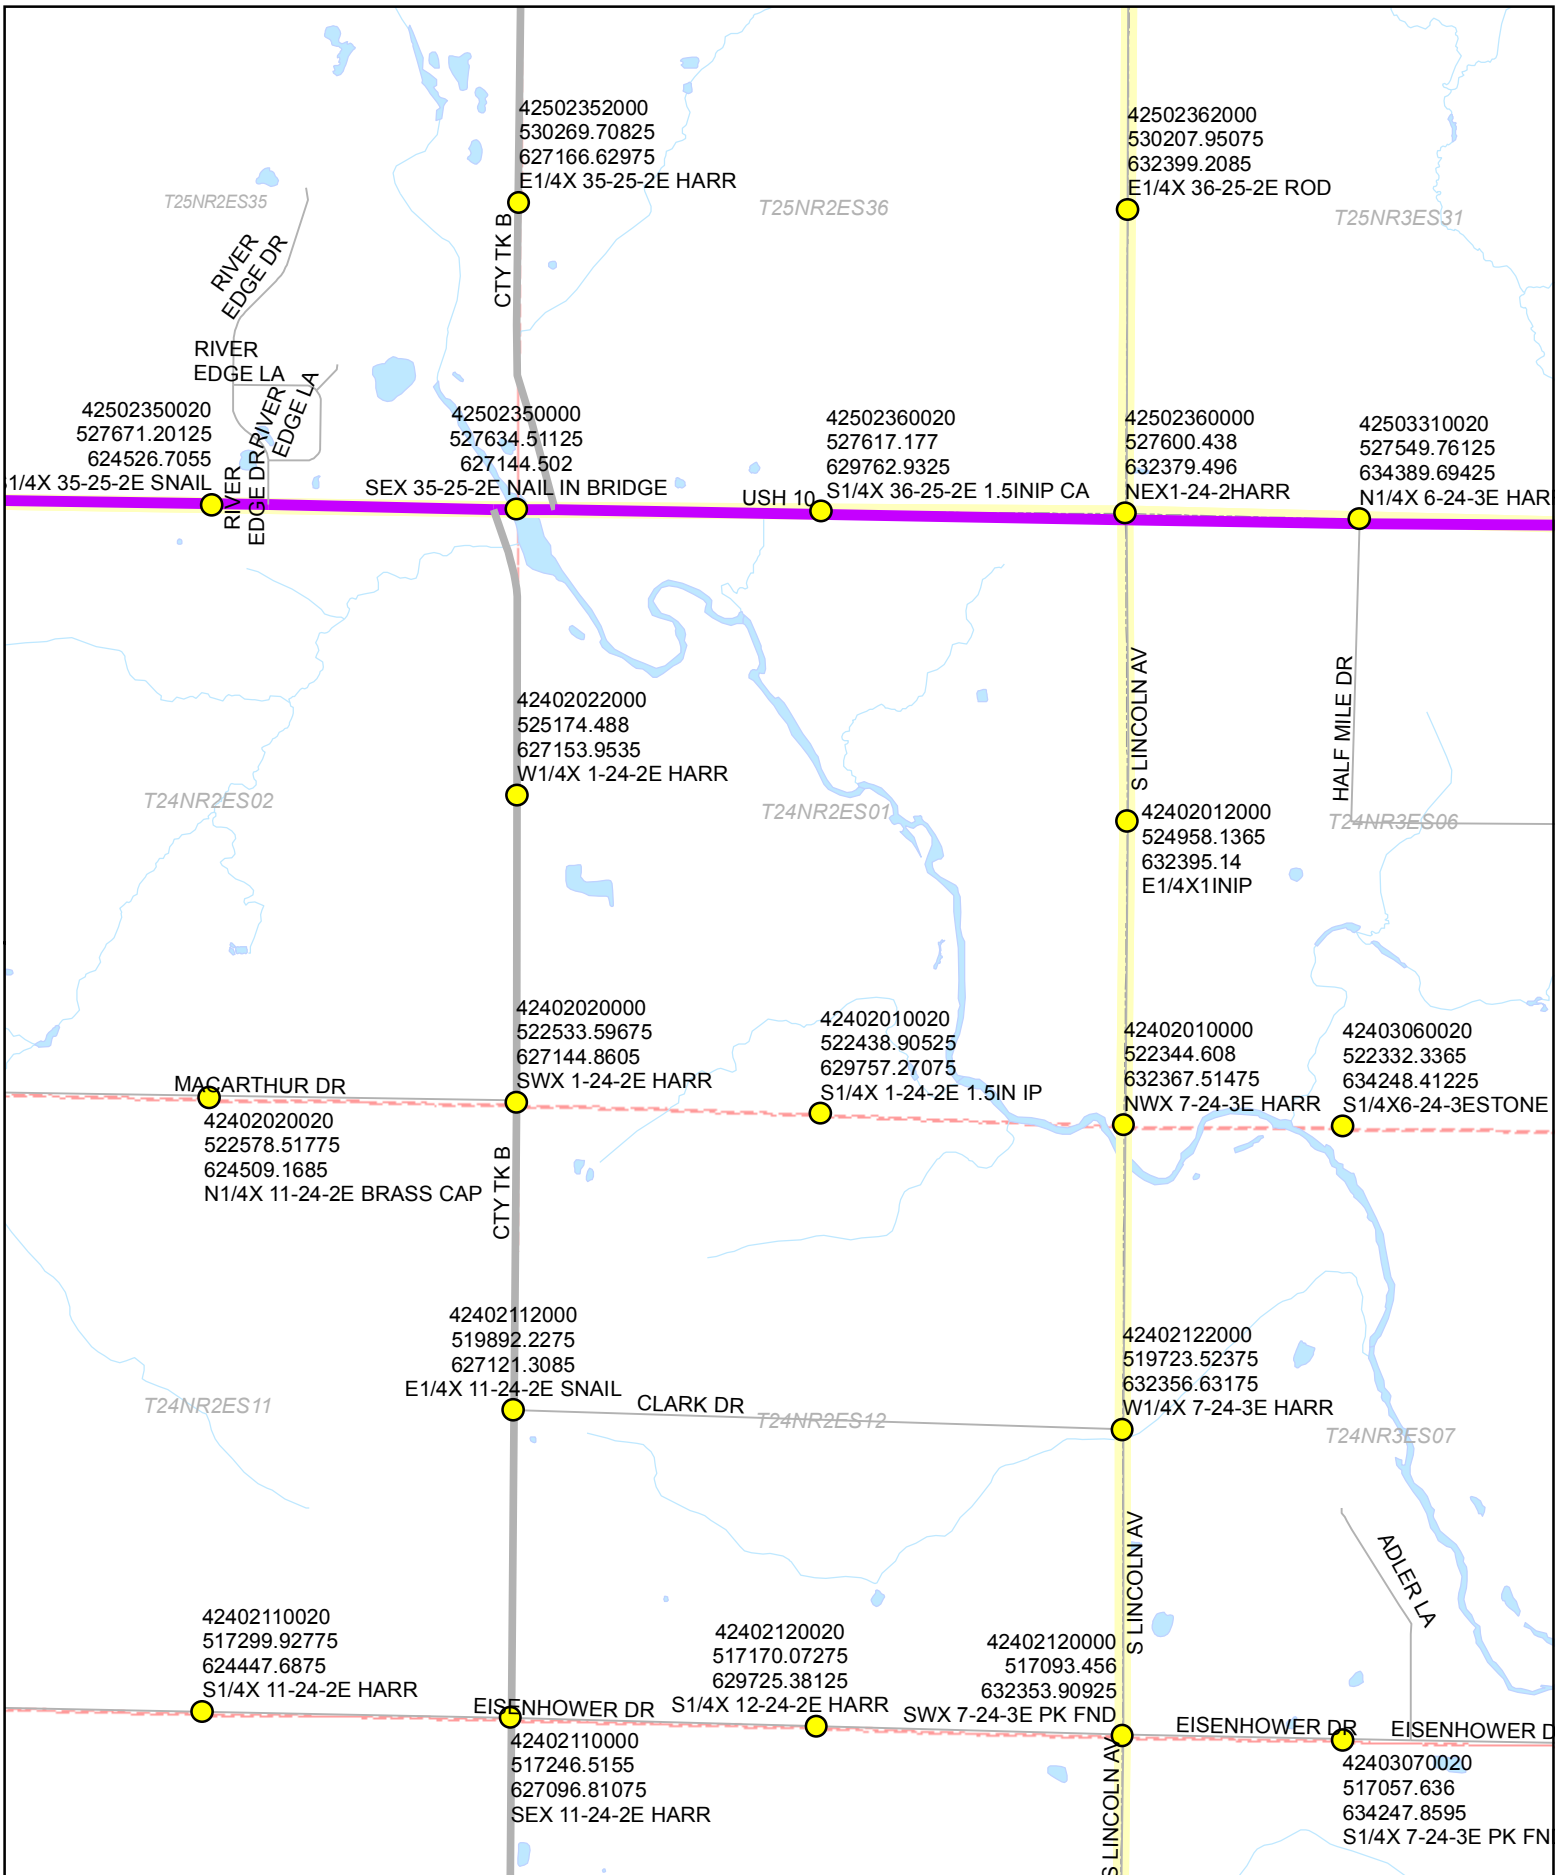

C3

**PLSS Monuments
Wood County, Wisconsin**

Easting: 703866.125
Northing: 400296.75
Coordinates are shown as
Wood County Coordinates