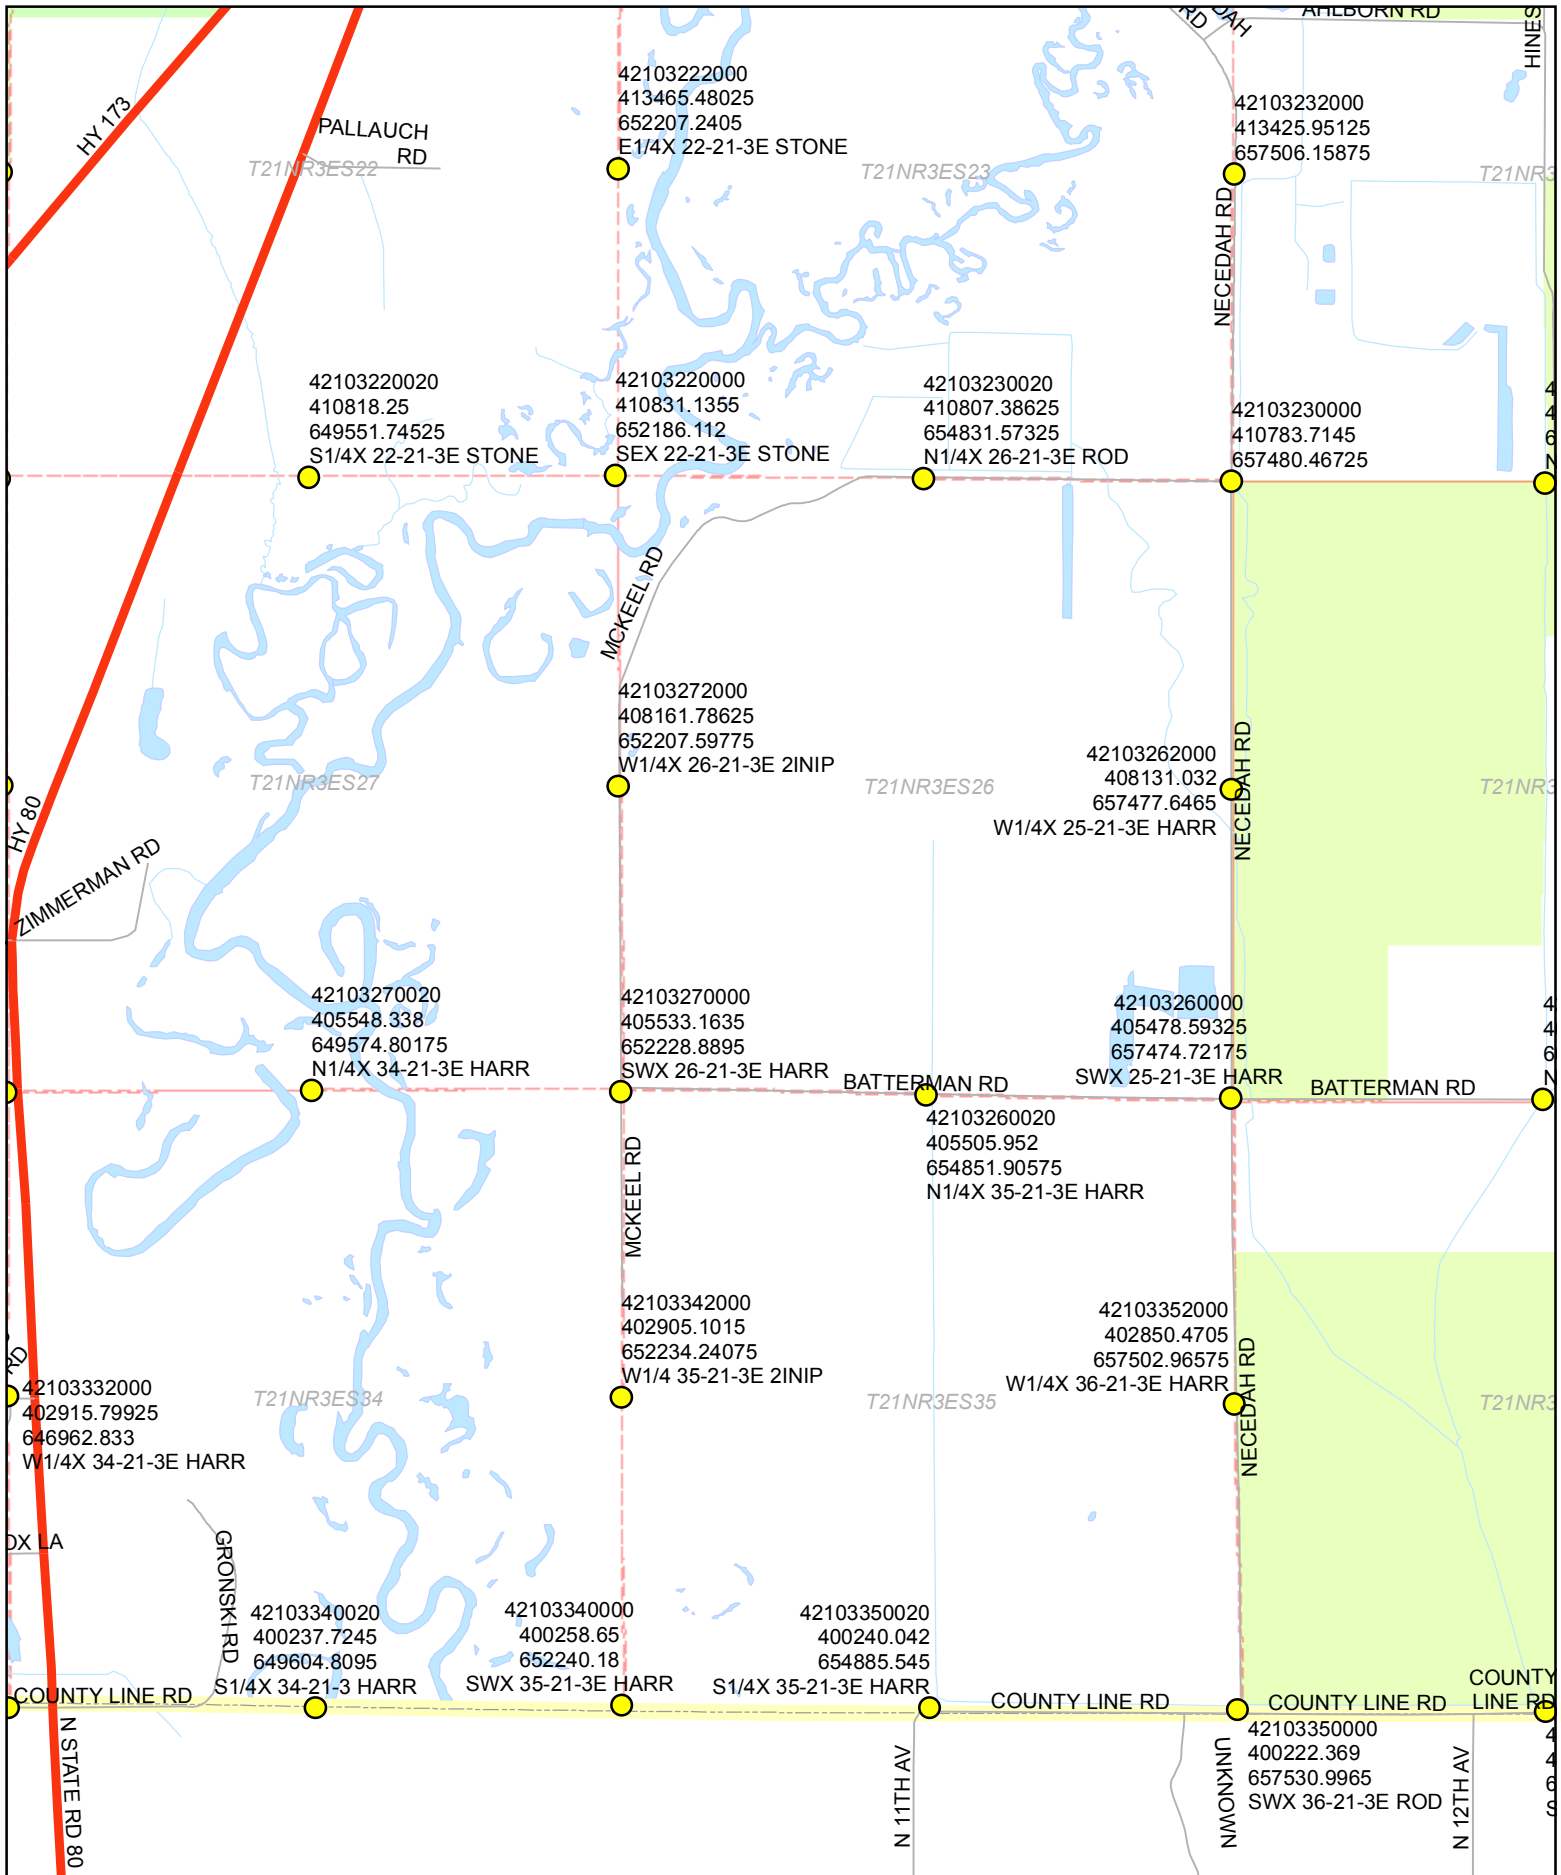

**J13**

**PLSS Monuments  
Wood County, Wisconsin**

Easting: 703866.125  
 Northing: 400296.75  
 Coordinates are shown as  
 Wood County Coordinates

**K4**

**PLSS Monuments  
Wood County, Wisconsin**

Easting: 703866.125  
 Northing: 400296.75  
 Coordinates are shown as  
 Wood County Coordinates