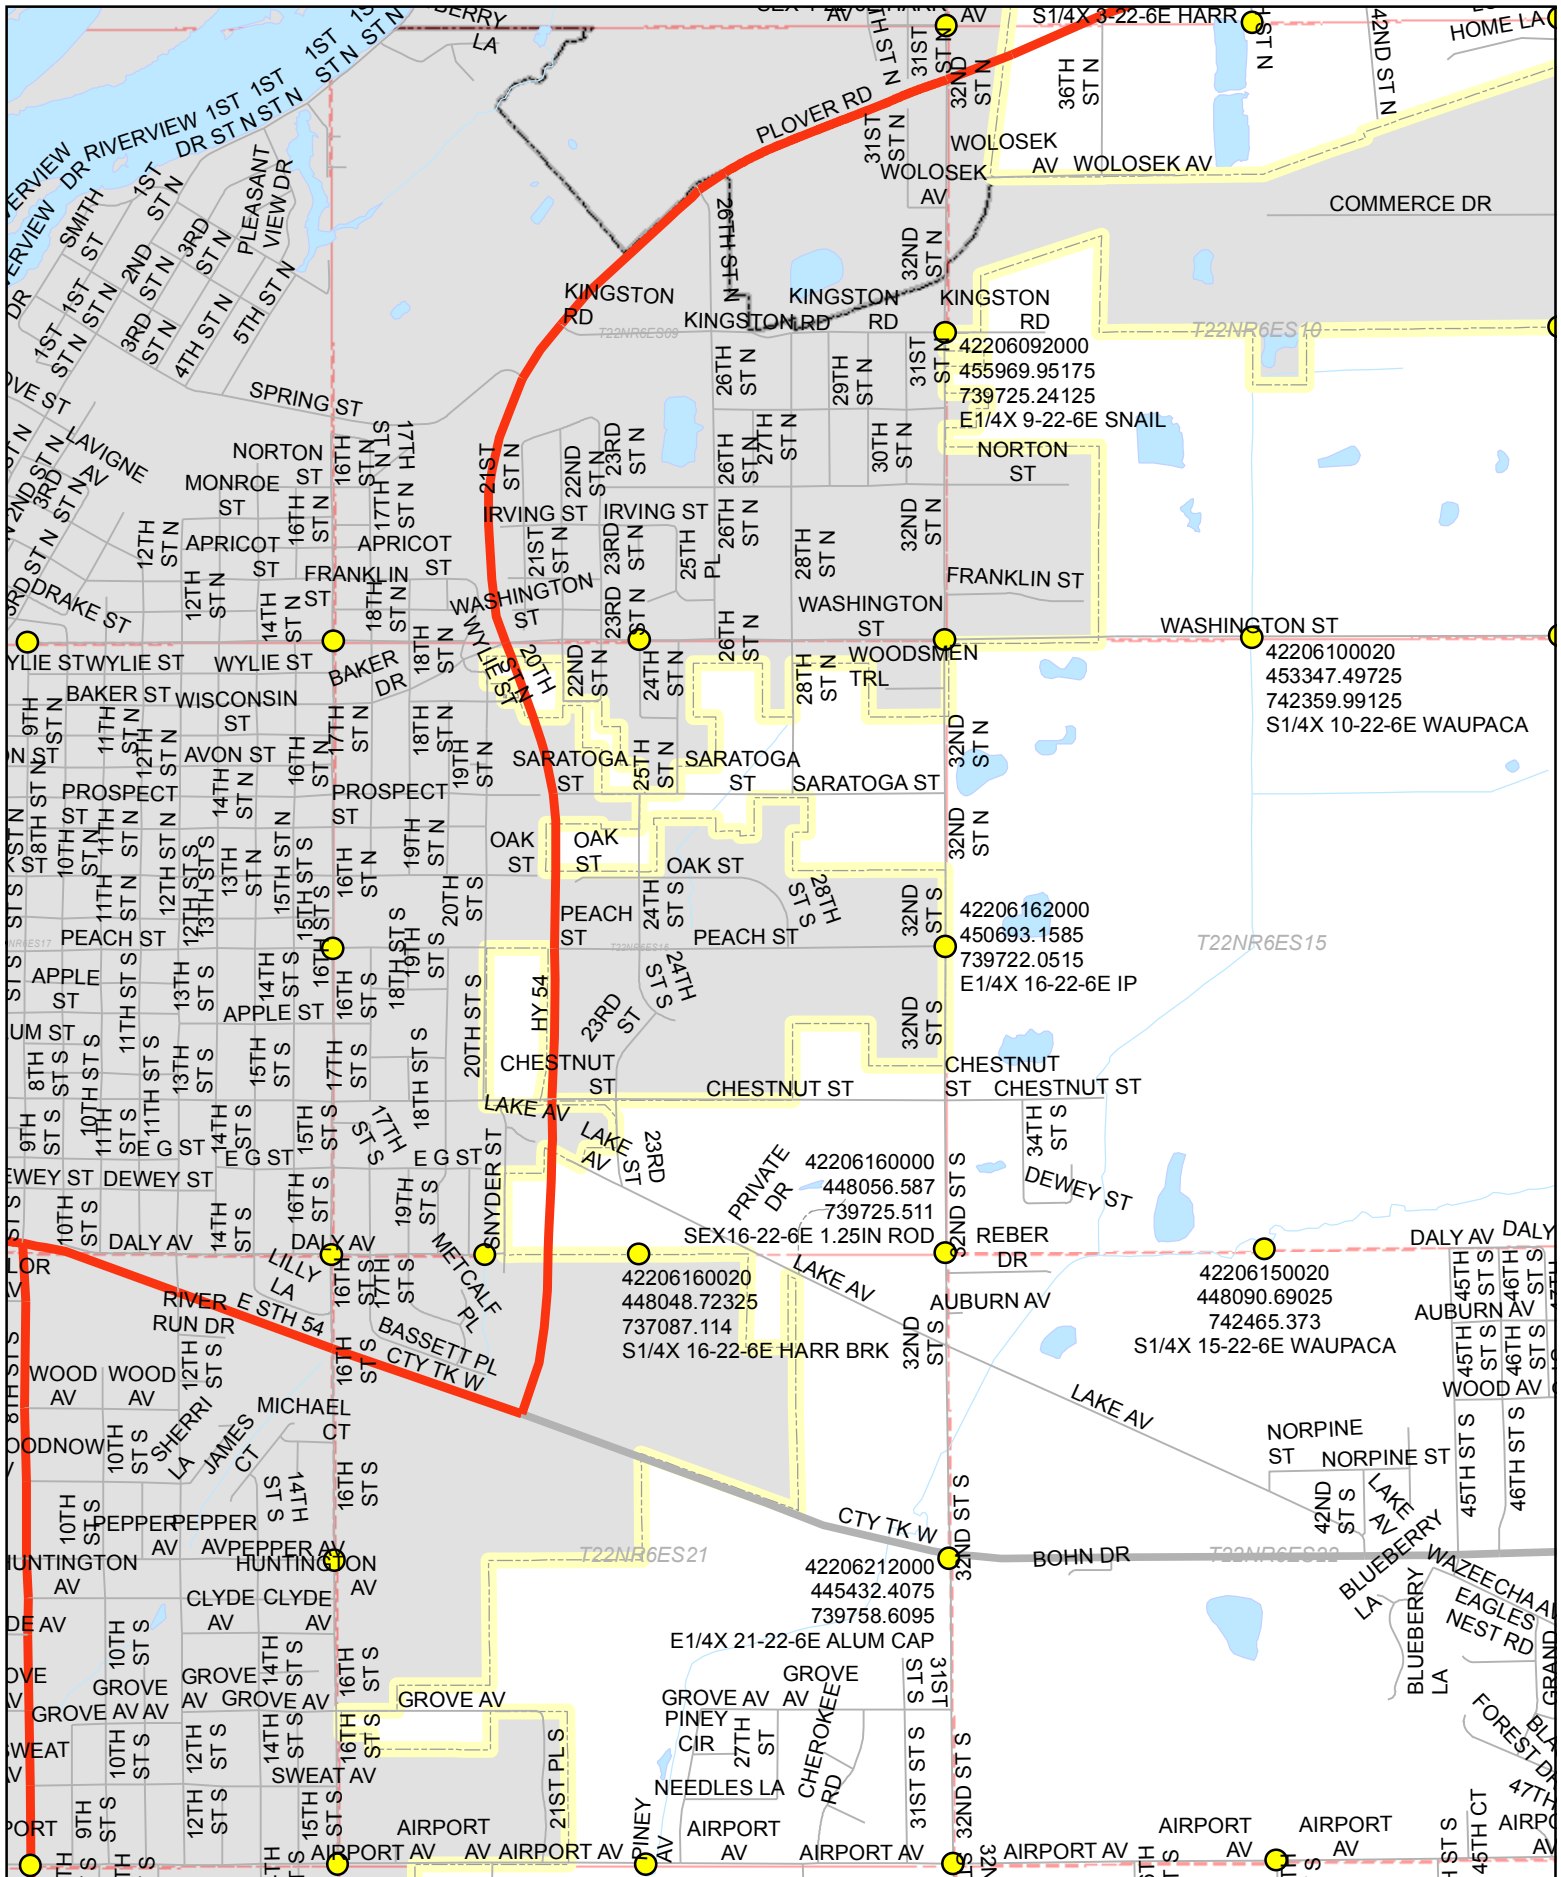

H12

**PLSS Monuments
Wood County, Wisconsin**

Easting: 703866.125
Northing: 400296.75
Coordinates are shown as
Wood County Coordinates

NOT TO SCALE