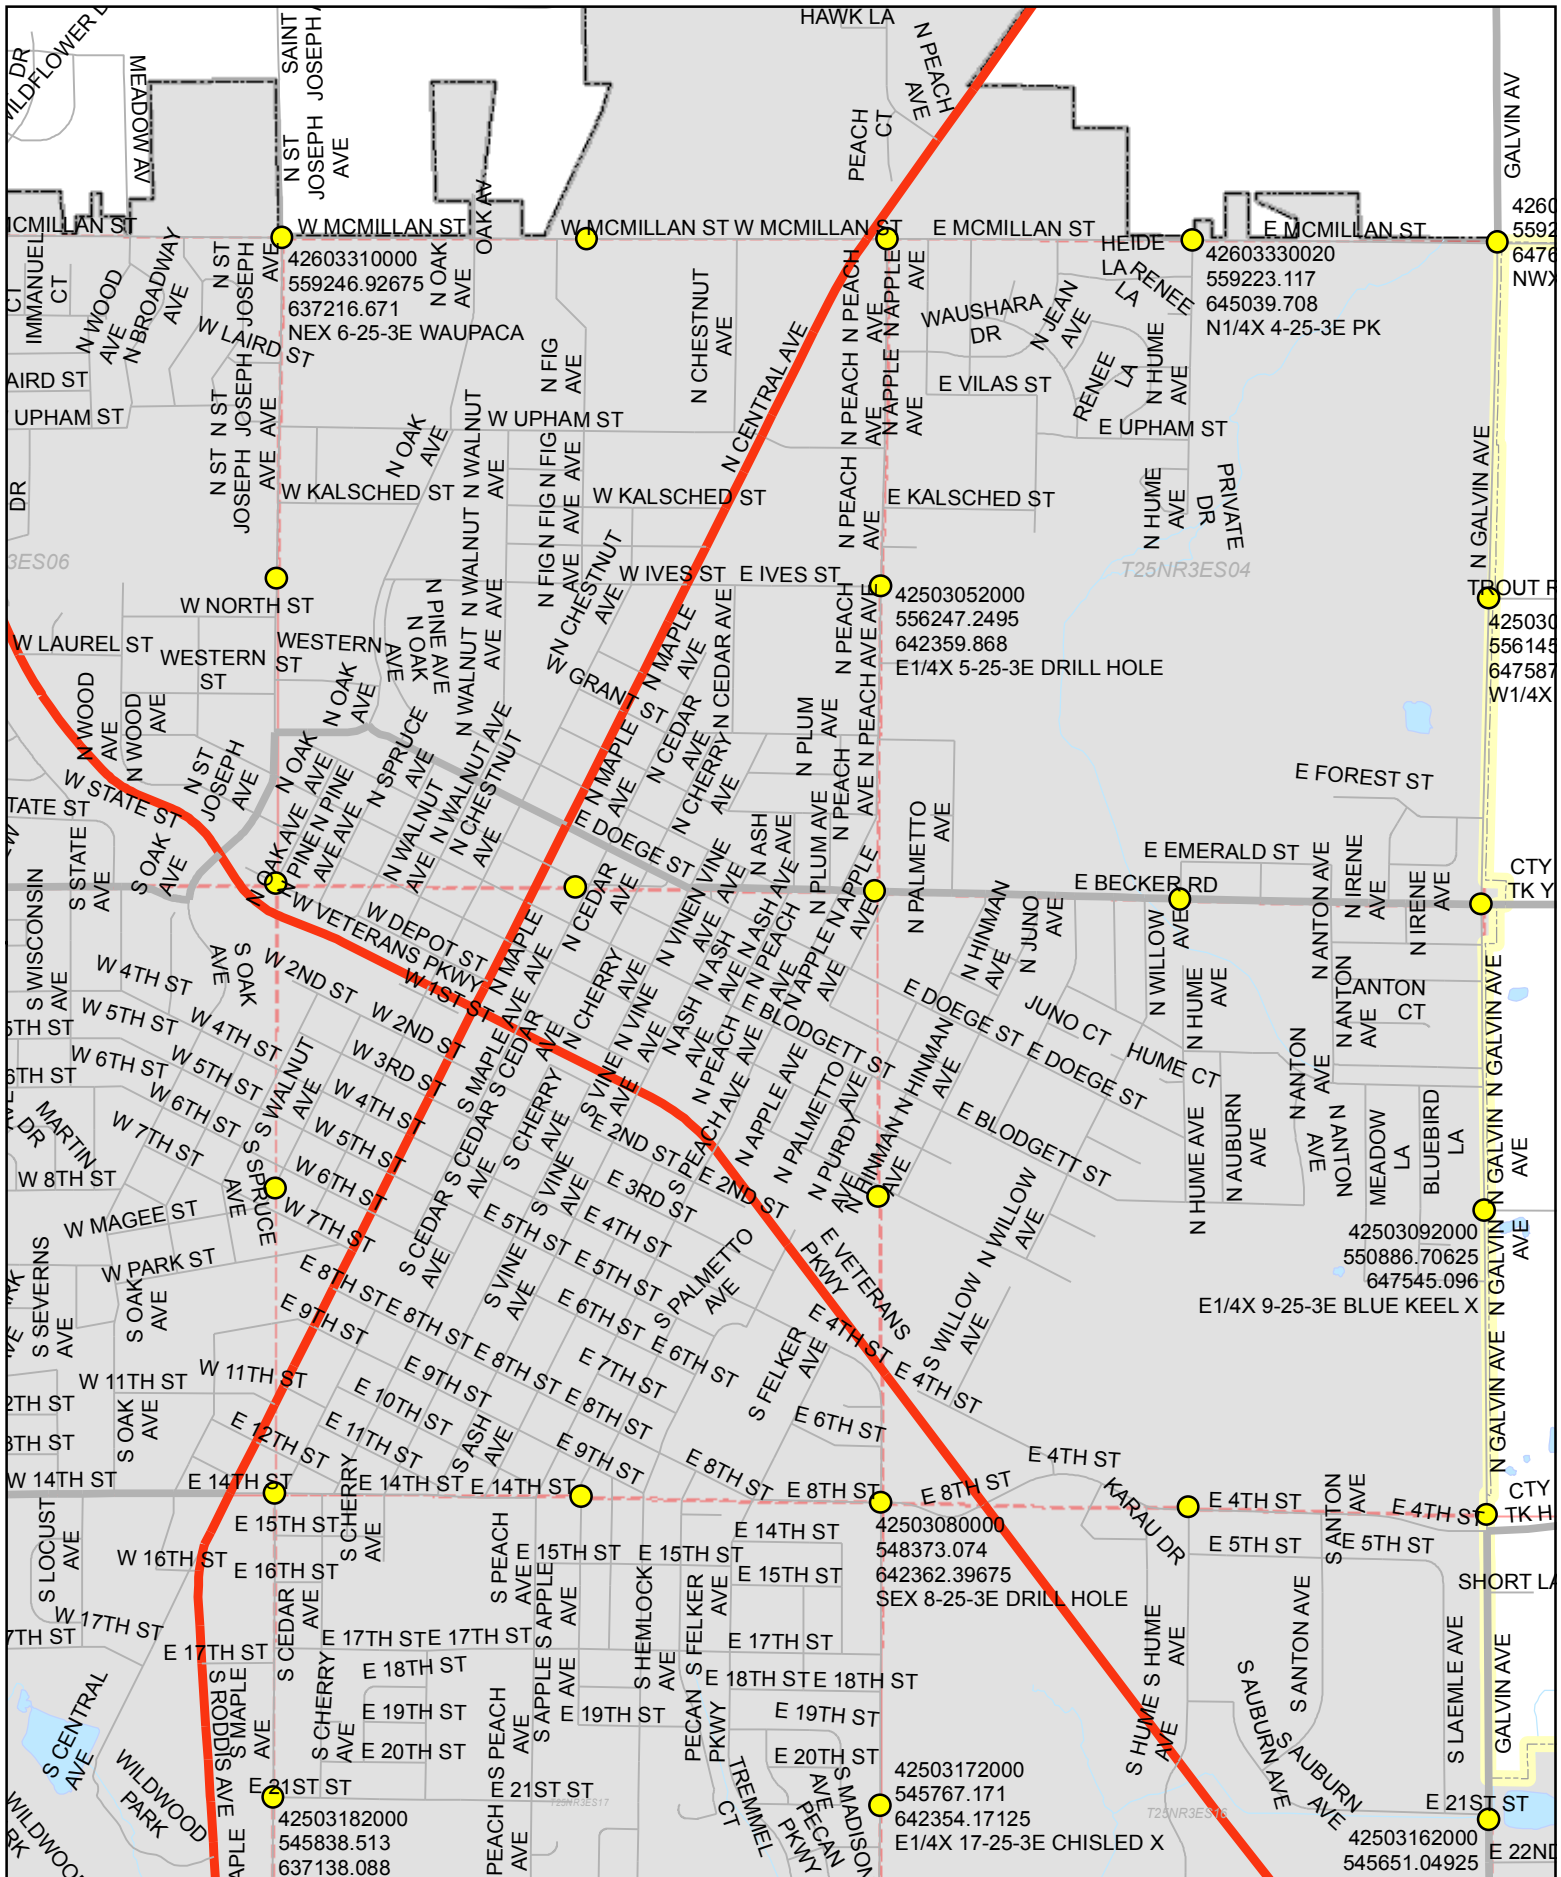

A4

**PLSS Monuments
Wood County, Wisconsin**

Easting: 703866.125
Northing: 400296.75
Coordinates are shown as
Wood County Coordinates