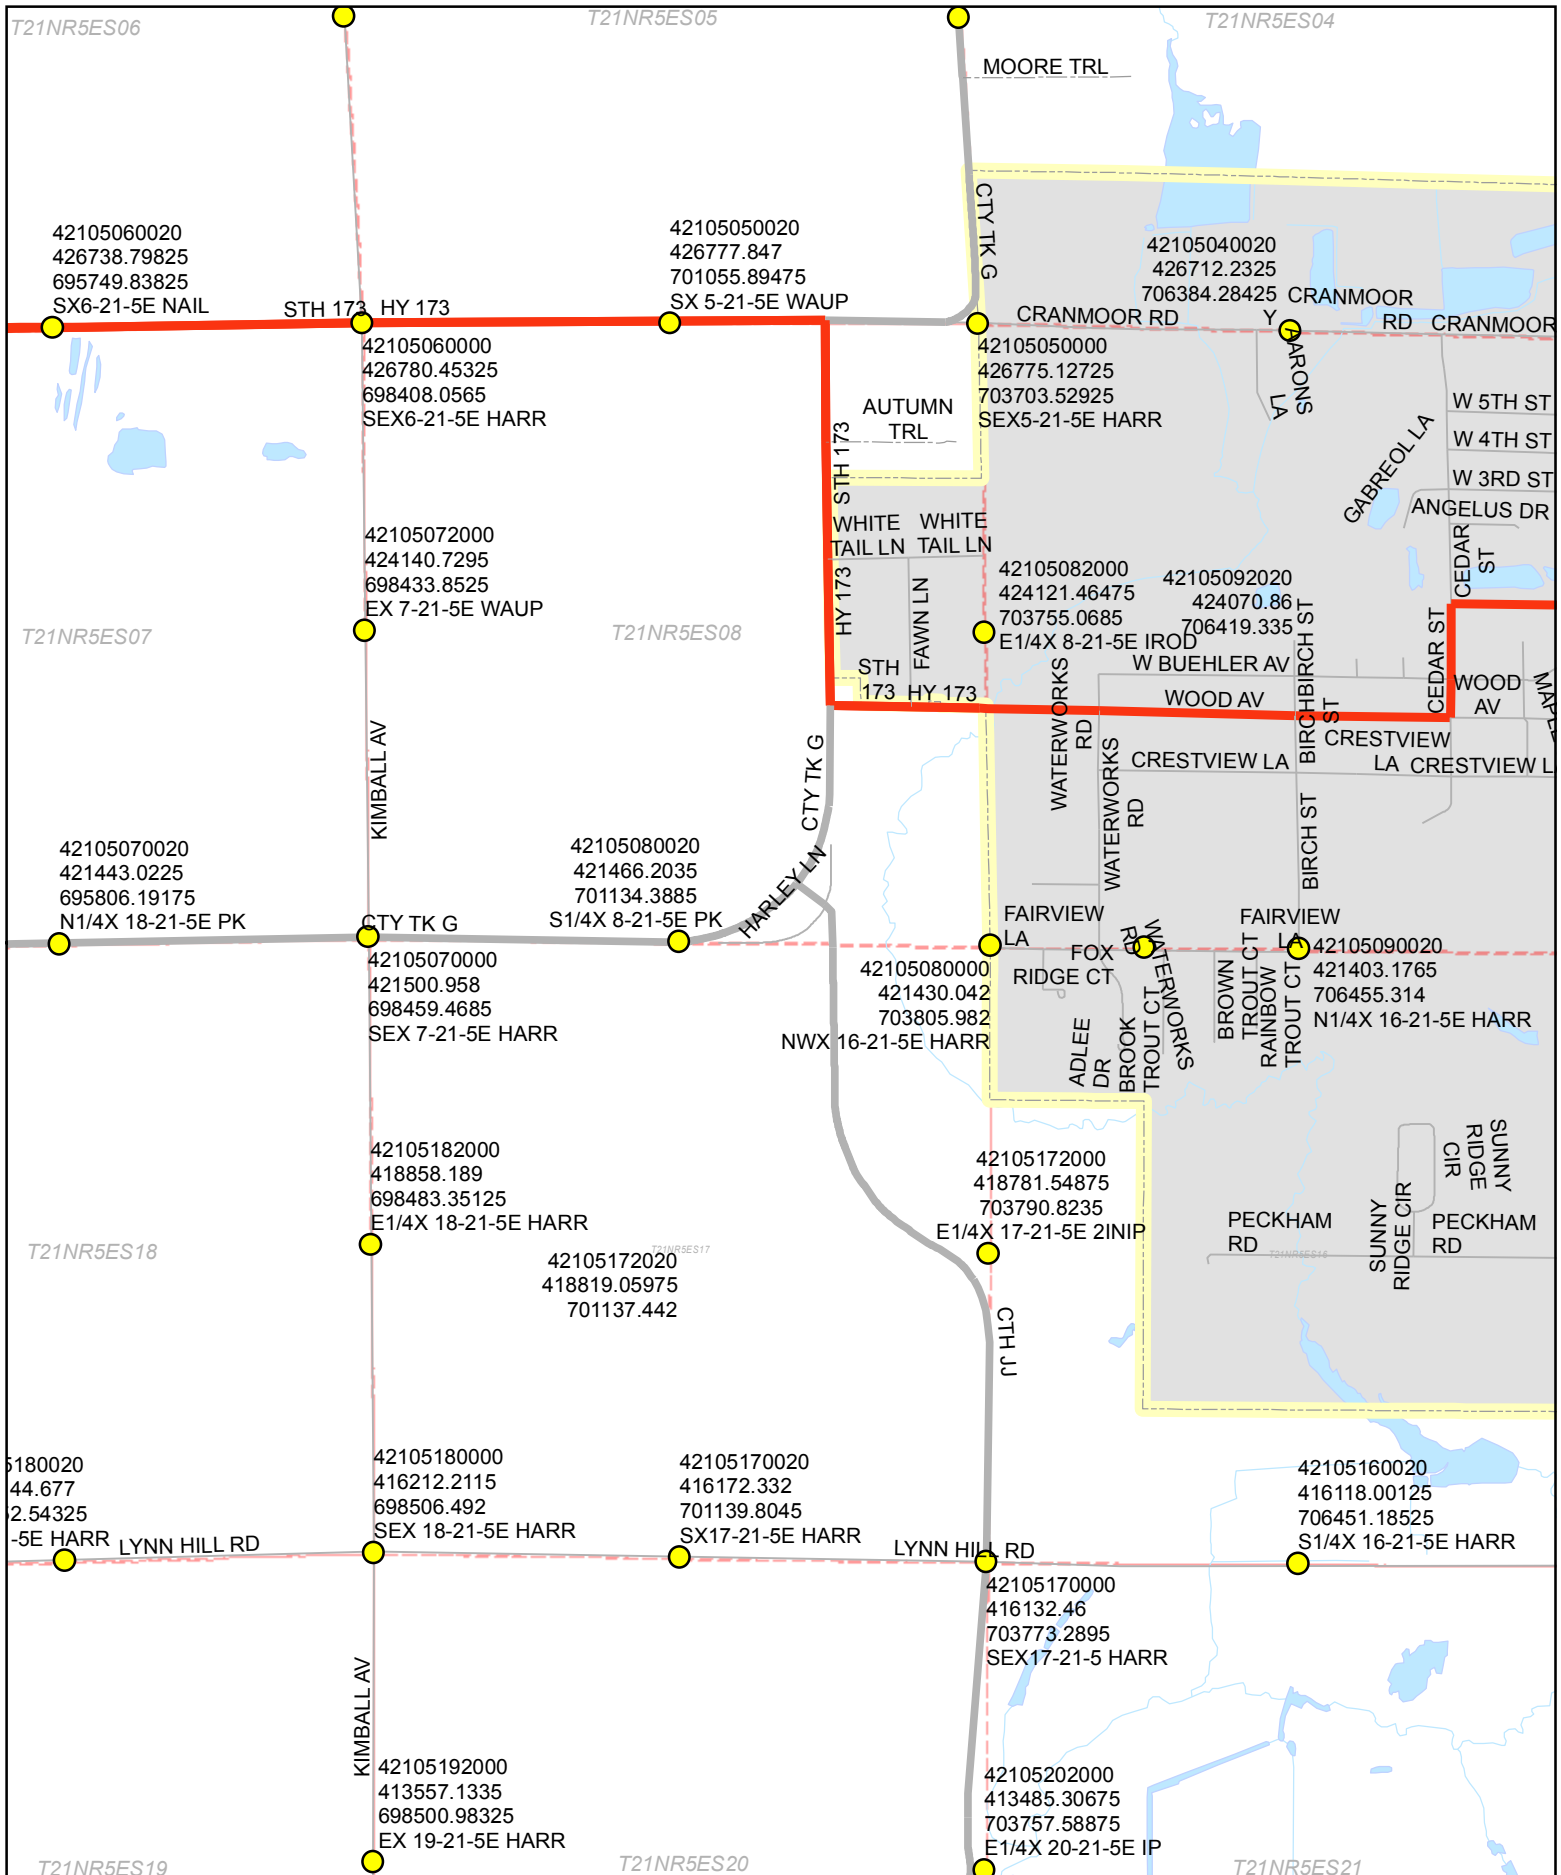

J9

**PLSS Monuments
Wood County, Wisconsin**

Easting: 703866.125
Northing: 400296.75
Coordinates are shown as
Wood County Coordinates