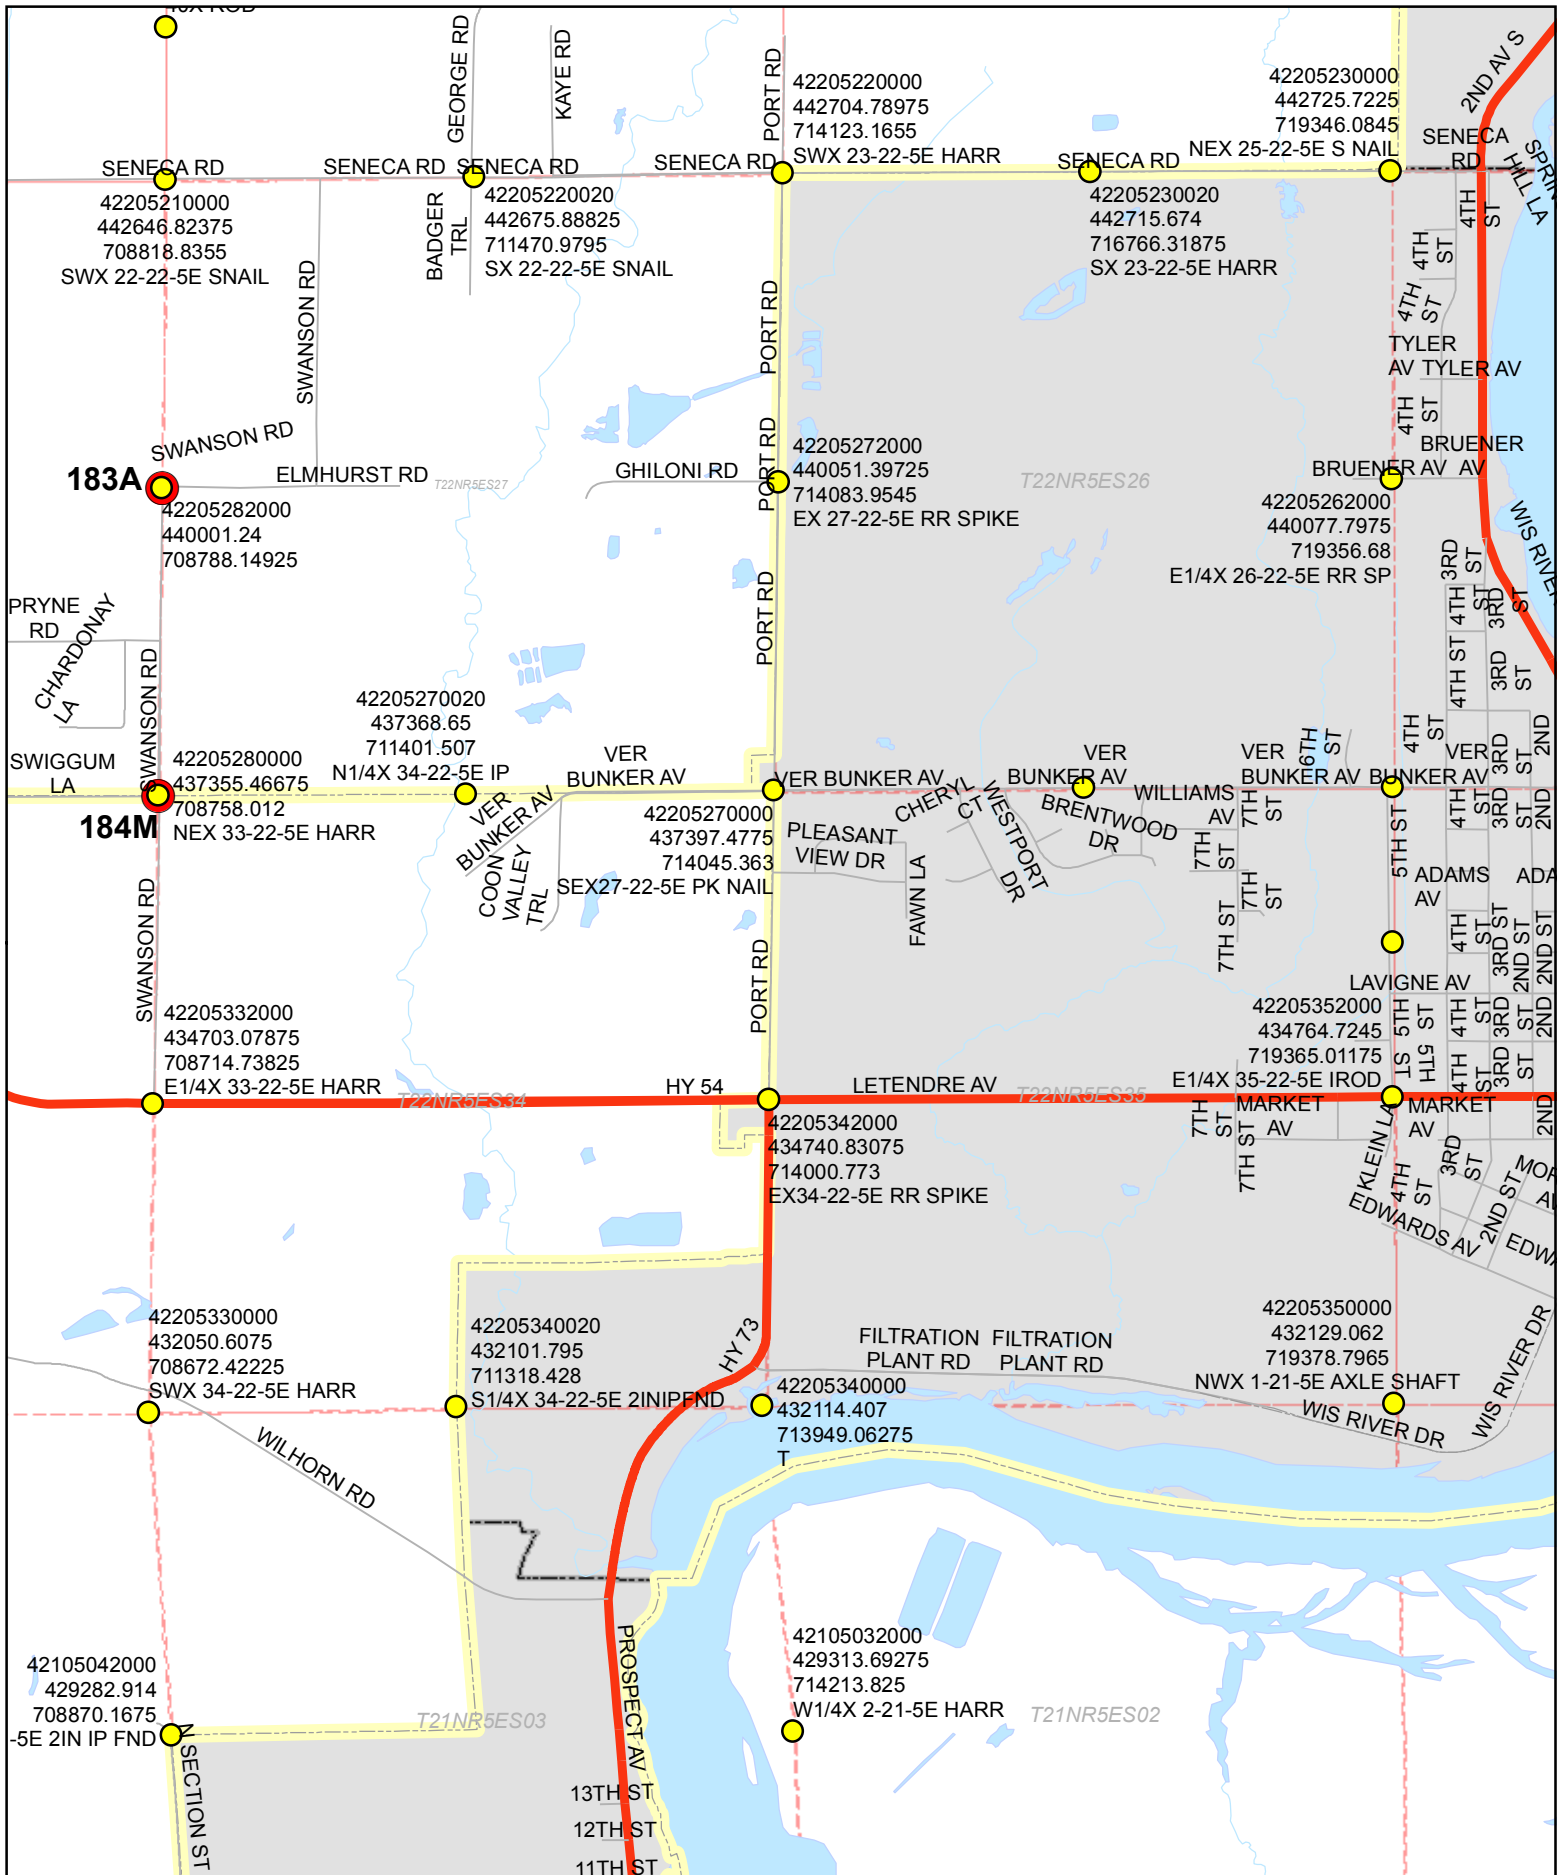

NOT TO SCALE

**H13**

**PLSS Monuments  
Wood County, Wisconsin**

Easting: 703866.125  
 Northing: 400296.75  
 Coordinates are shown as  
 Wood County Coordinates

NOT TO SCALE

**I10**

**PLSS Monuments  
Wood County, Wisconsin**