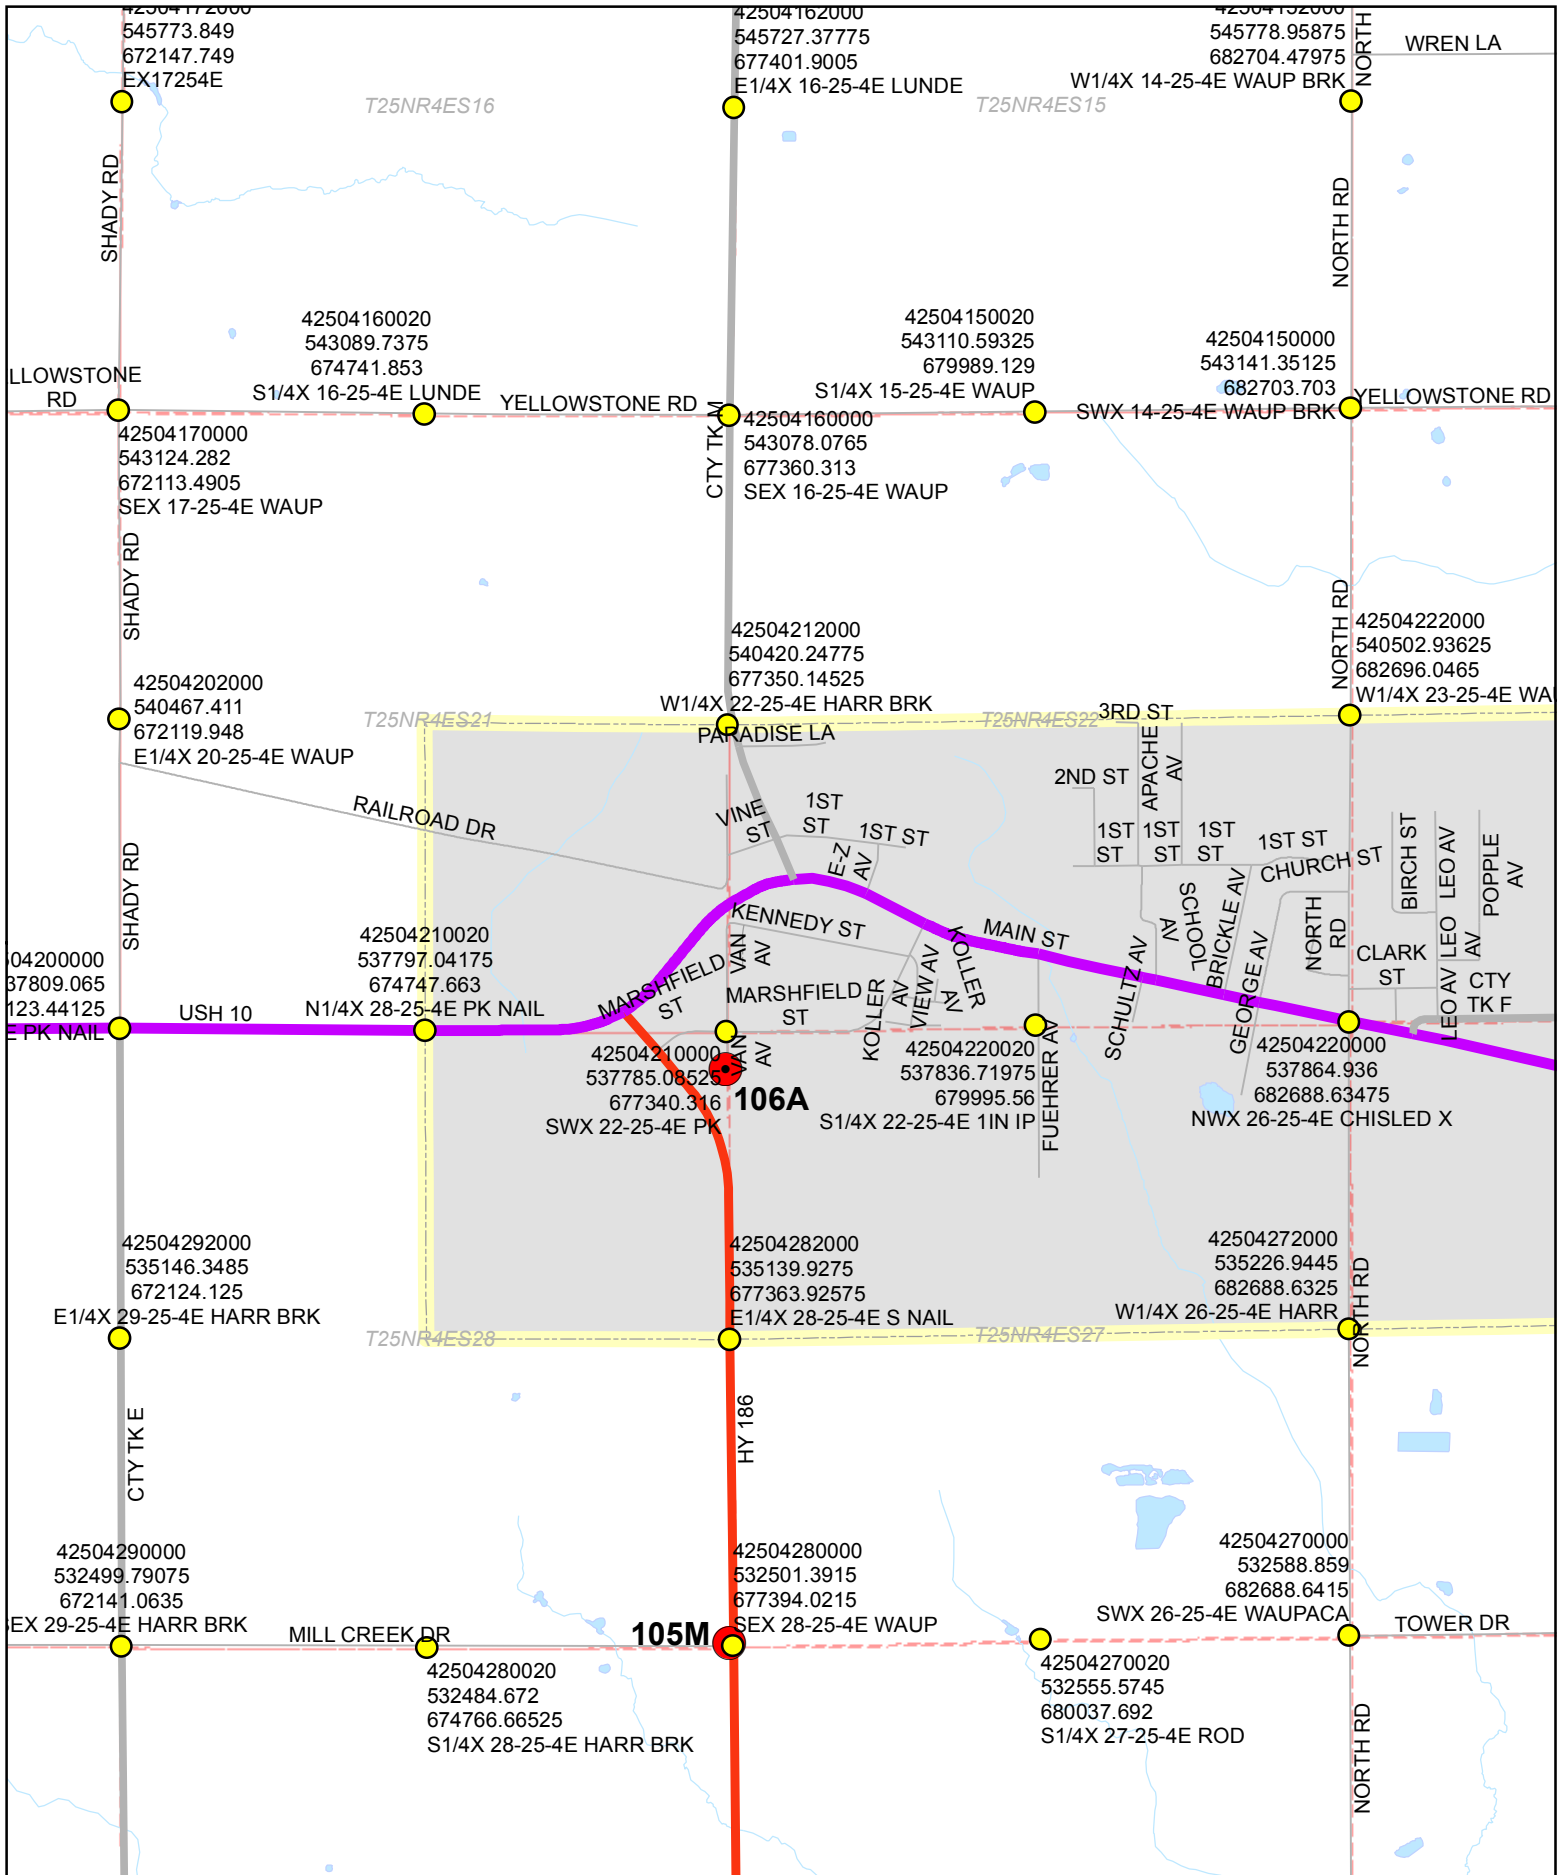

B7

**PLSS Monuments
Wood County, Wisconsin**

Easting: 703866.125
Northing: 400296.75
Coordinates are shown as
Wood County Coordinates