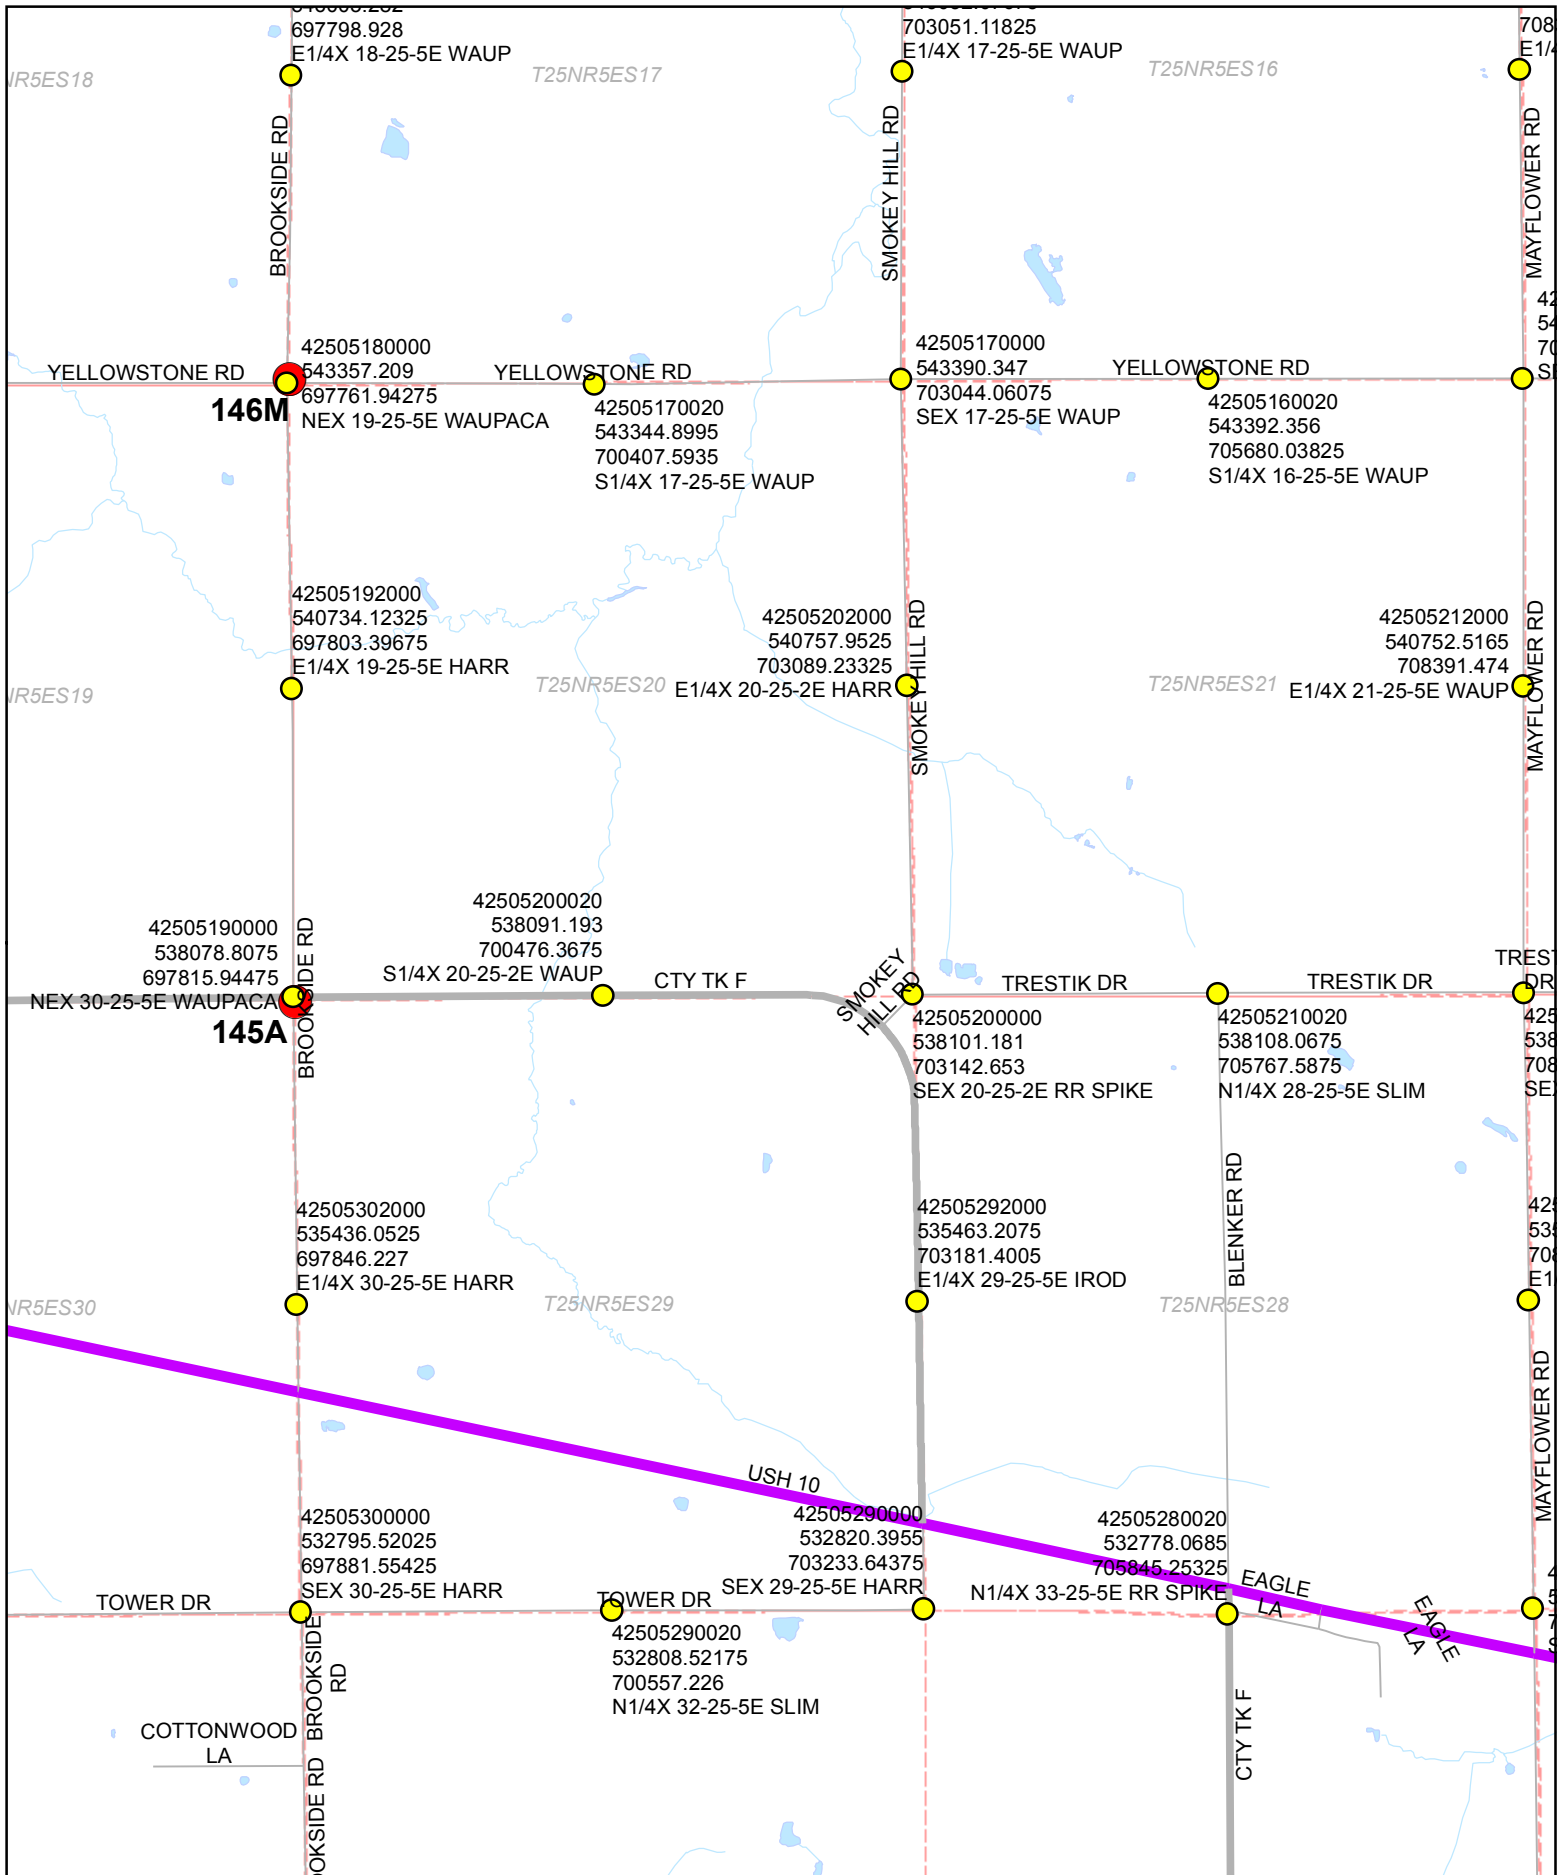

B9

**PLSS Monuments
Wood County, Wisconsin**

Easting: 703866.125
Northing: 400296.75
Coordinates are shown as
Wood County Coordinates

NOT TO SCALE