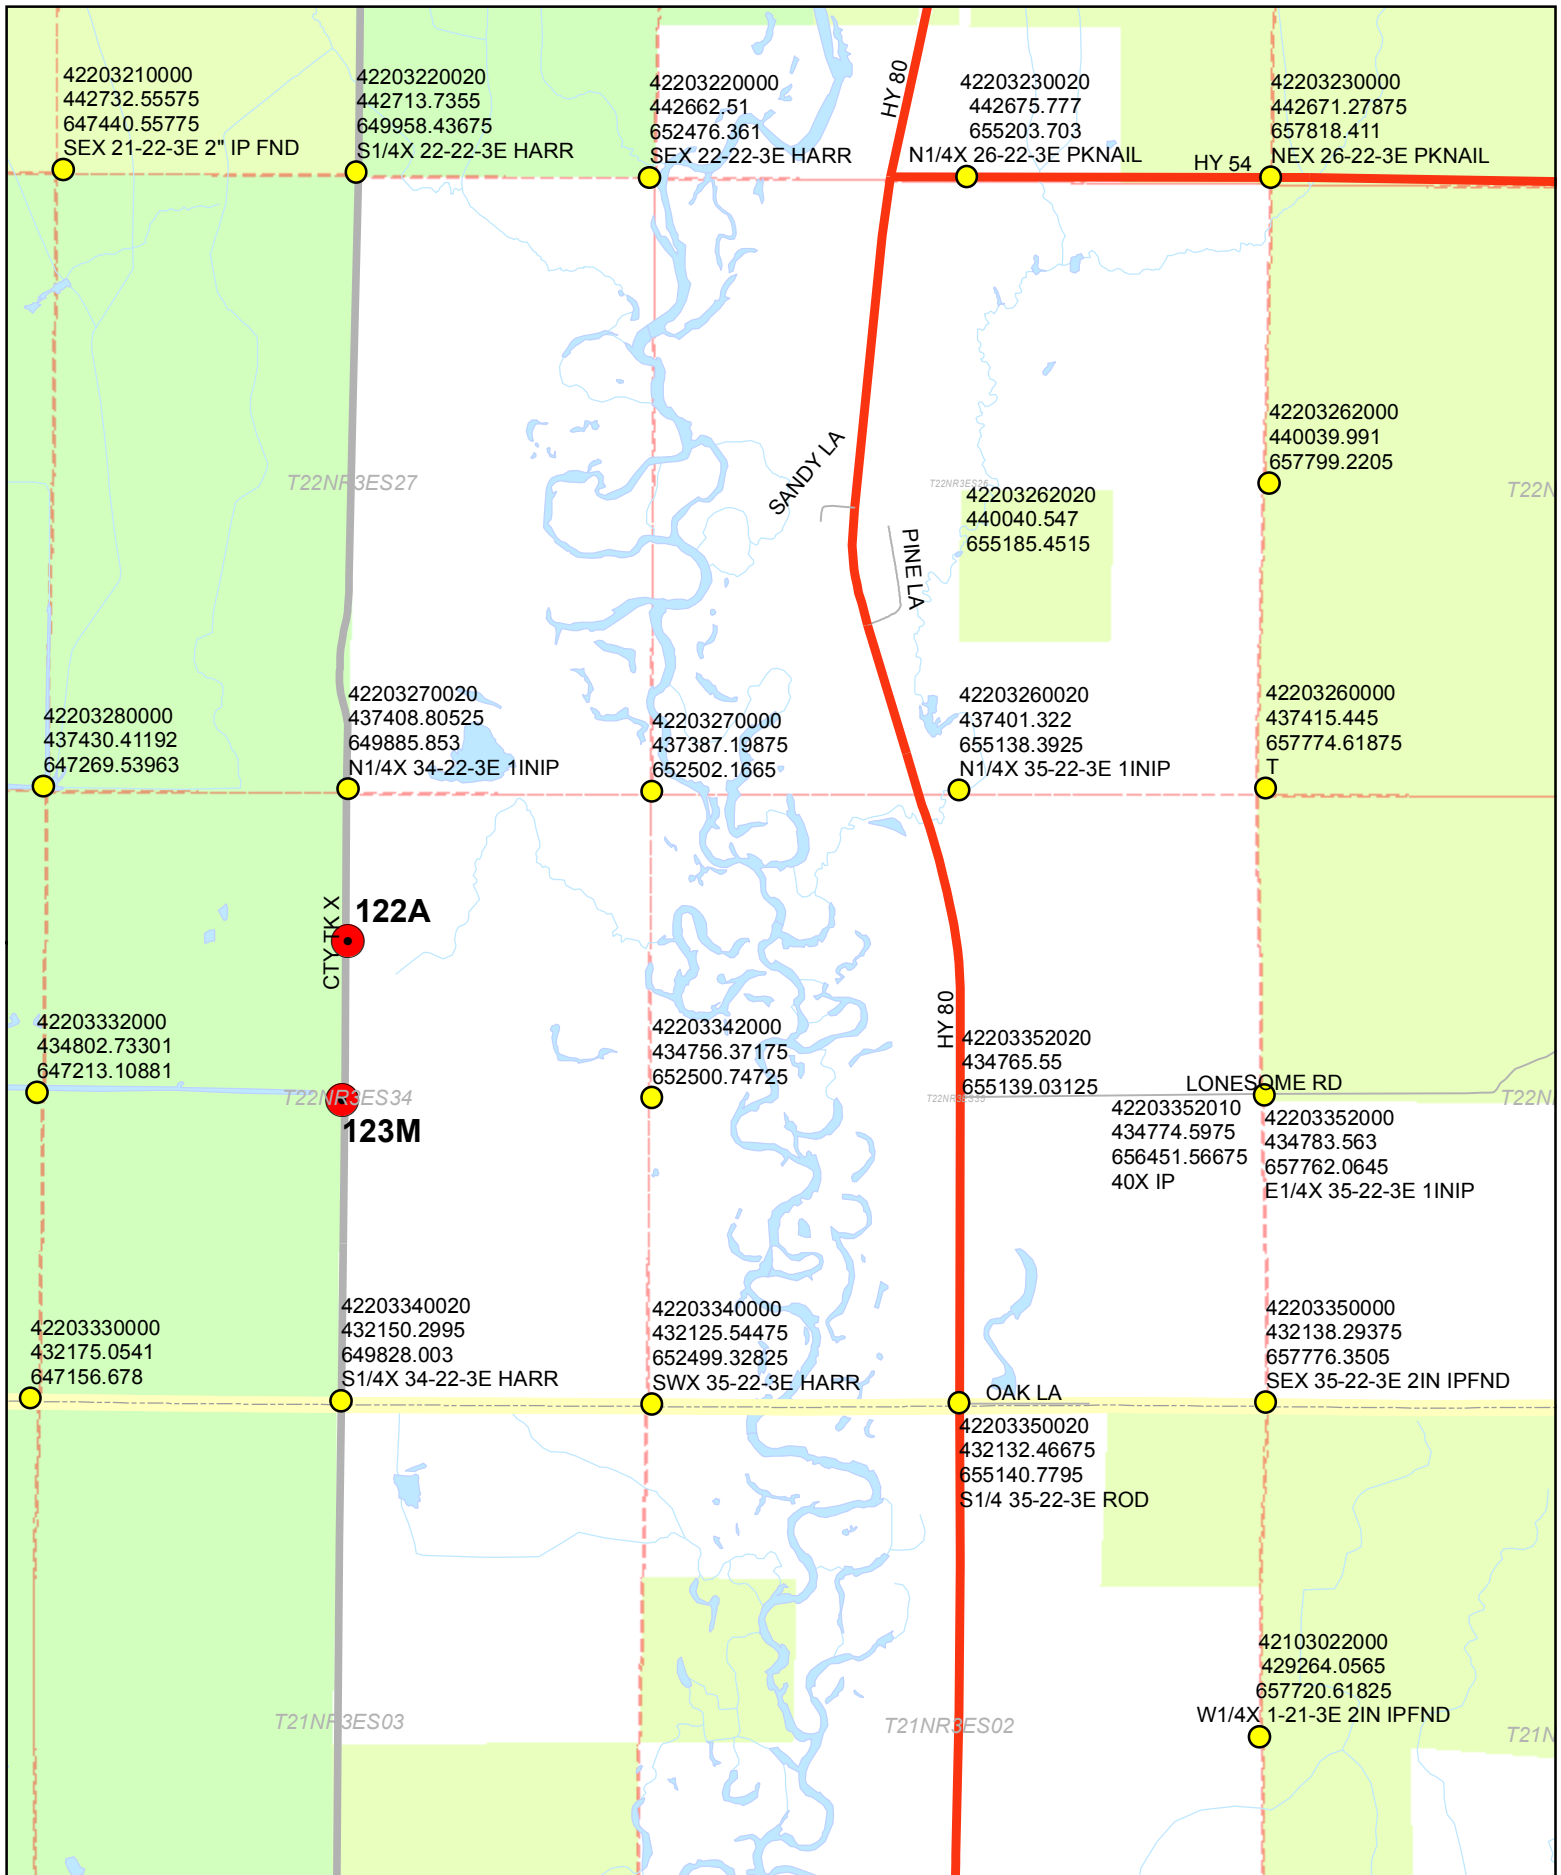

NOT TO SCALE

**H13**

**PLSS Monuments  
Wood County, Wisconsin**

Easting: 703866.125  
 Northing: 400296.75  
 Coordinates are shown as  
 Wood County Coordinates

NOT TO SCALE

**I10**

**PLSS Monuments  
Wood County, Wisconsin**