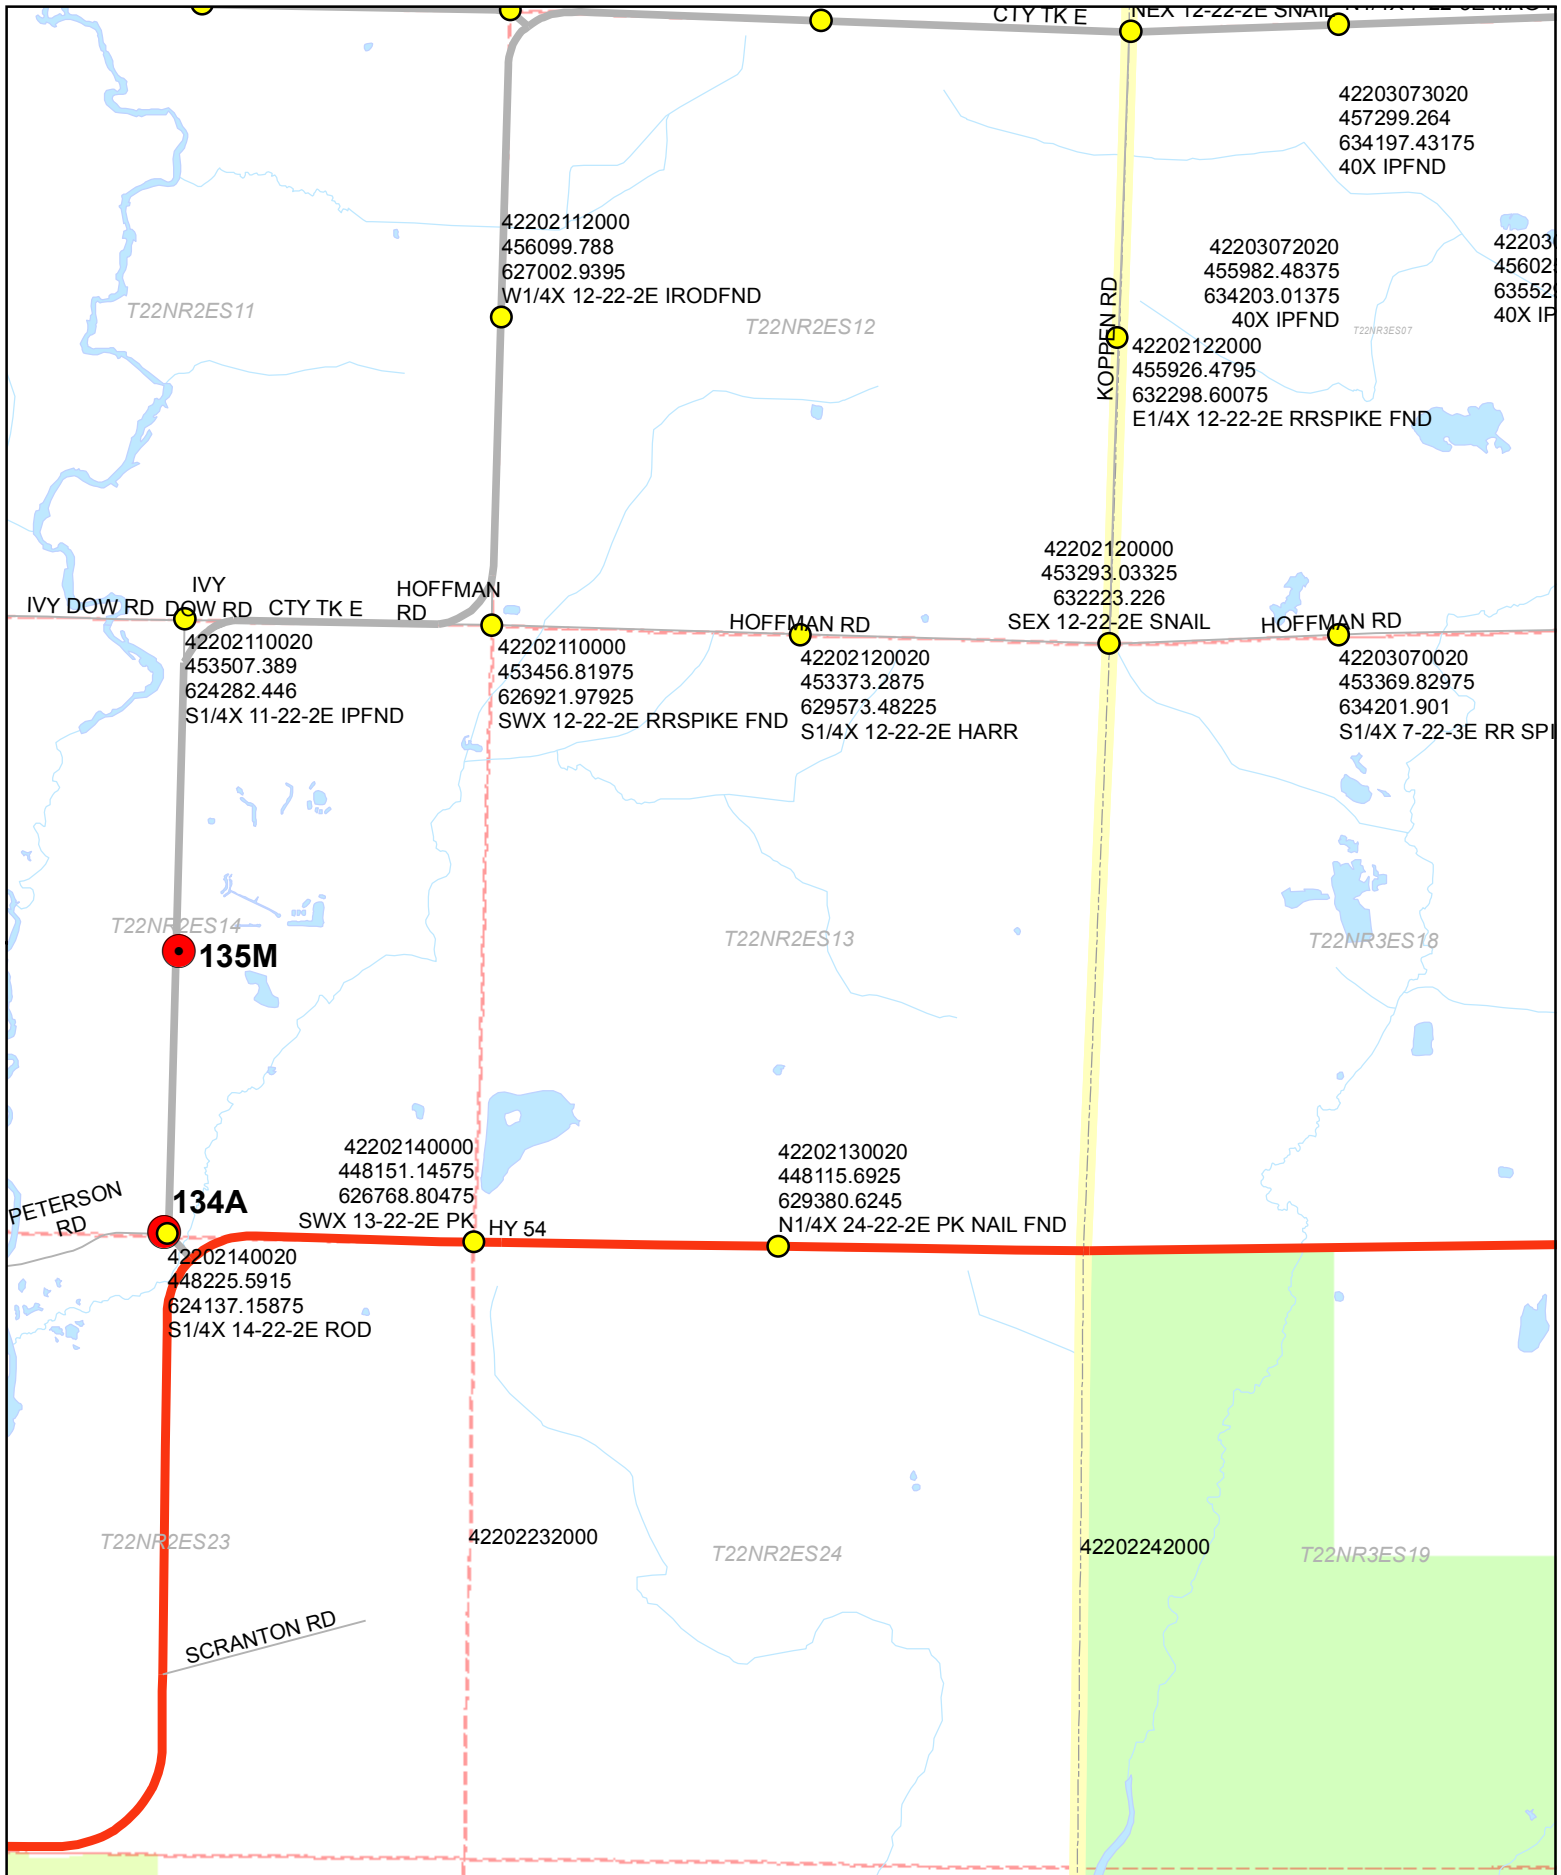

**G13**

**PLSS Monuments  
Wood County, Wisconsin**

Easting: 703866.125  
 Northing: 400296.75  
 Coordinates are shown as  
 Wood County Coordinates

**H2**

**PLSS Monuments  
Wood County, Wisconsin**

Easting: 703866.125  
 Northing: 400296.75  
 Coordinates are shown as  
 Wood County Coordinates