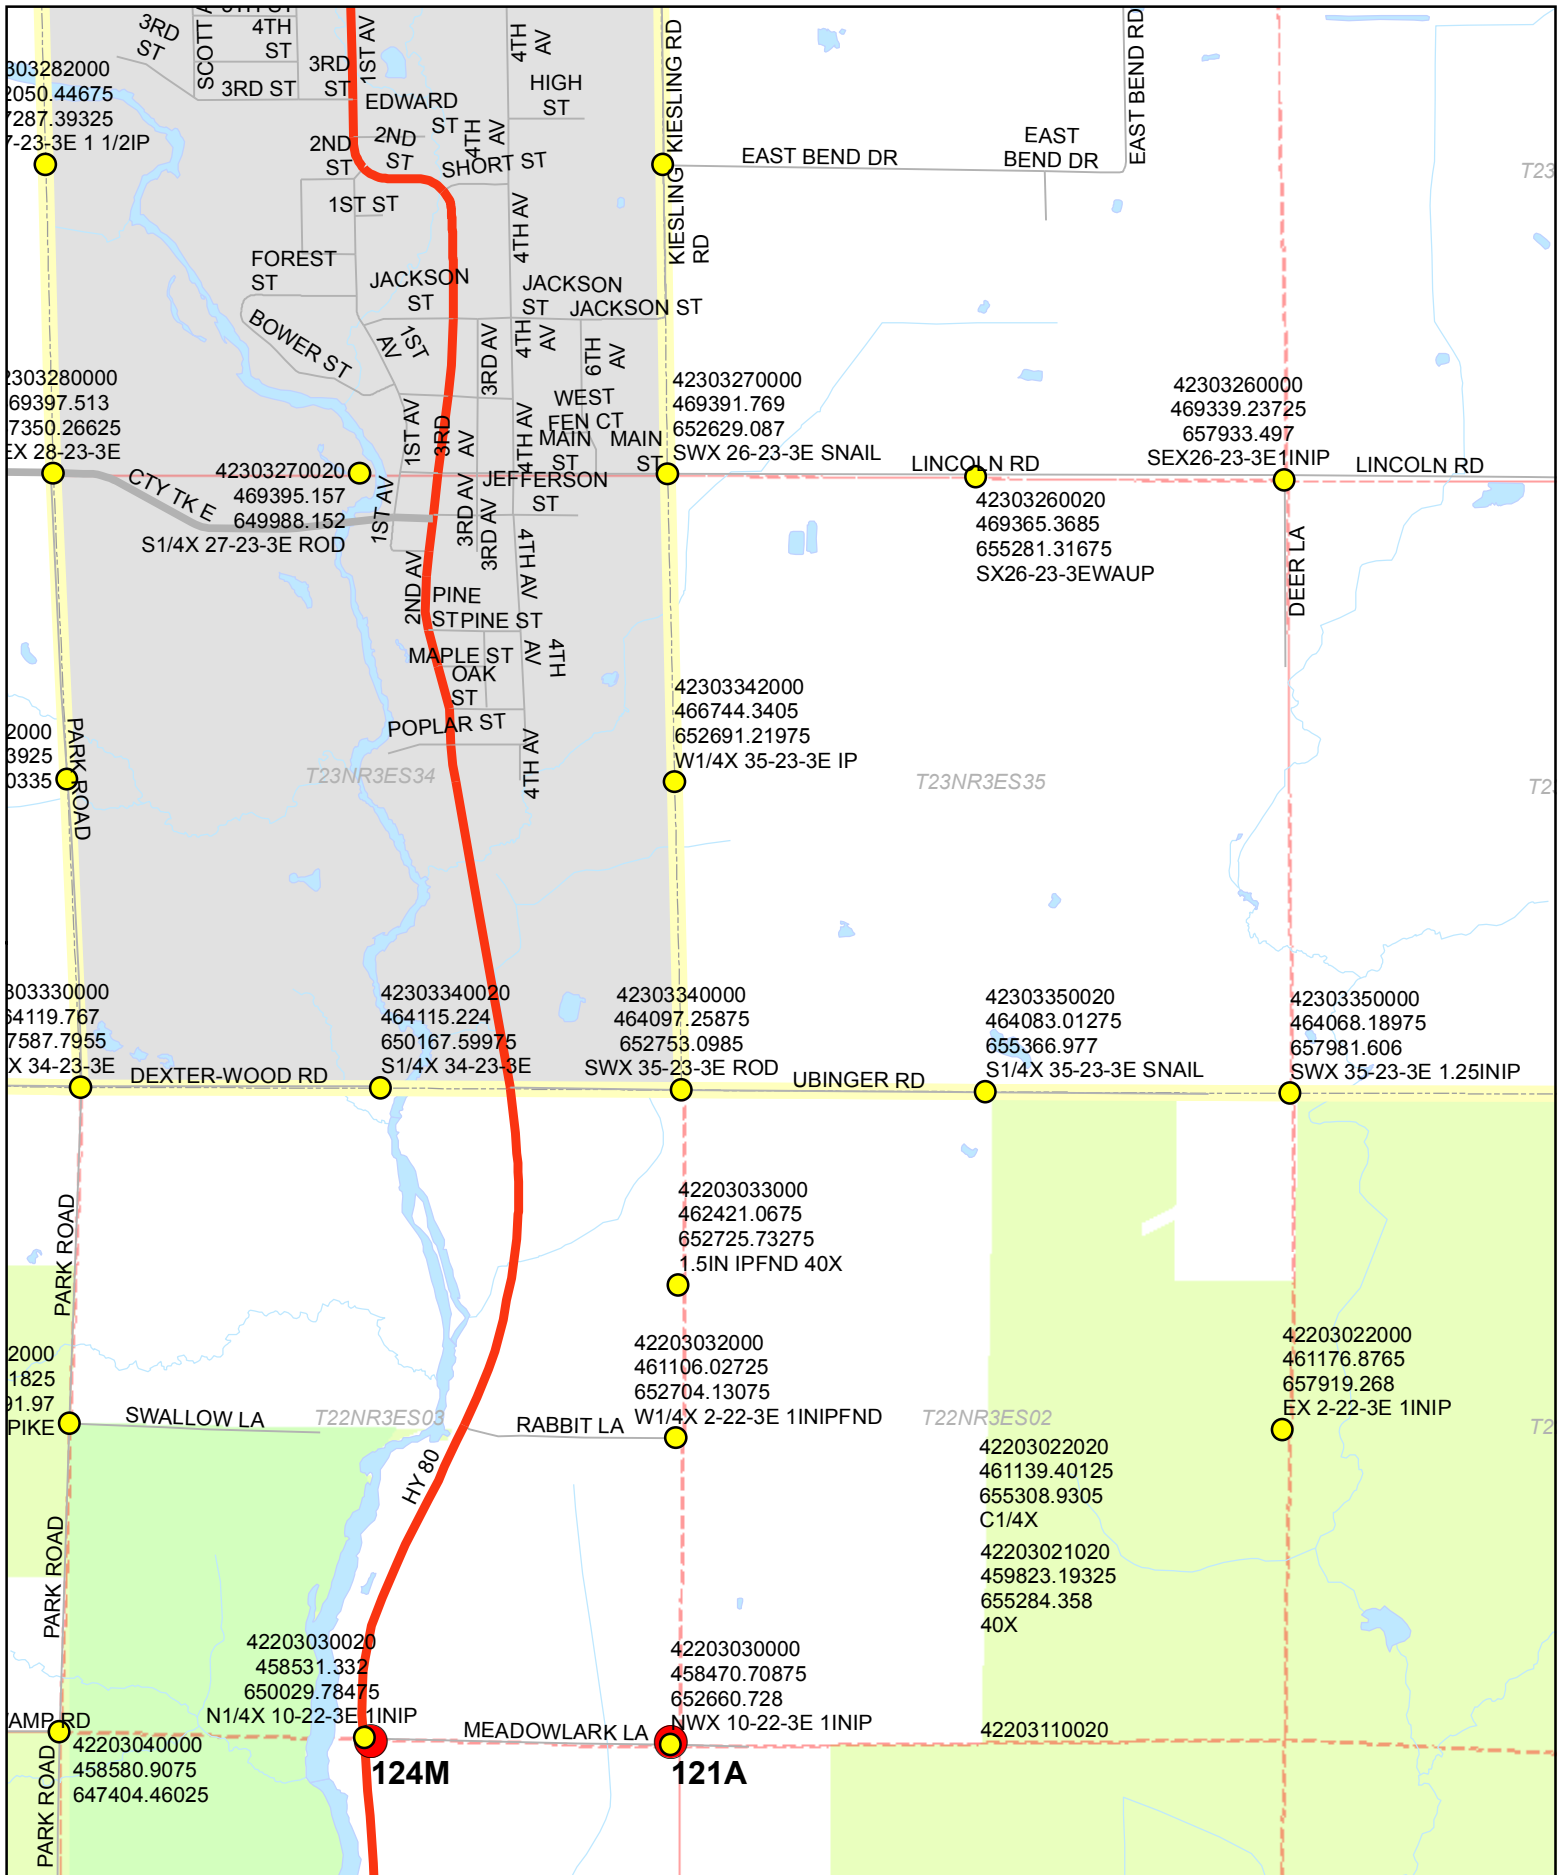

G5

**PLSS Monuments
Wood County, Wisconsin**

Easting: 703866.125
Northing: 400296.75
Coordinates are shown as
Wood County Coordinates