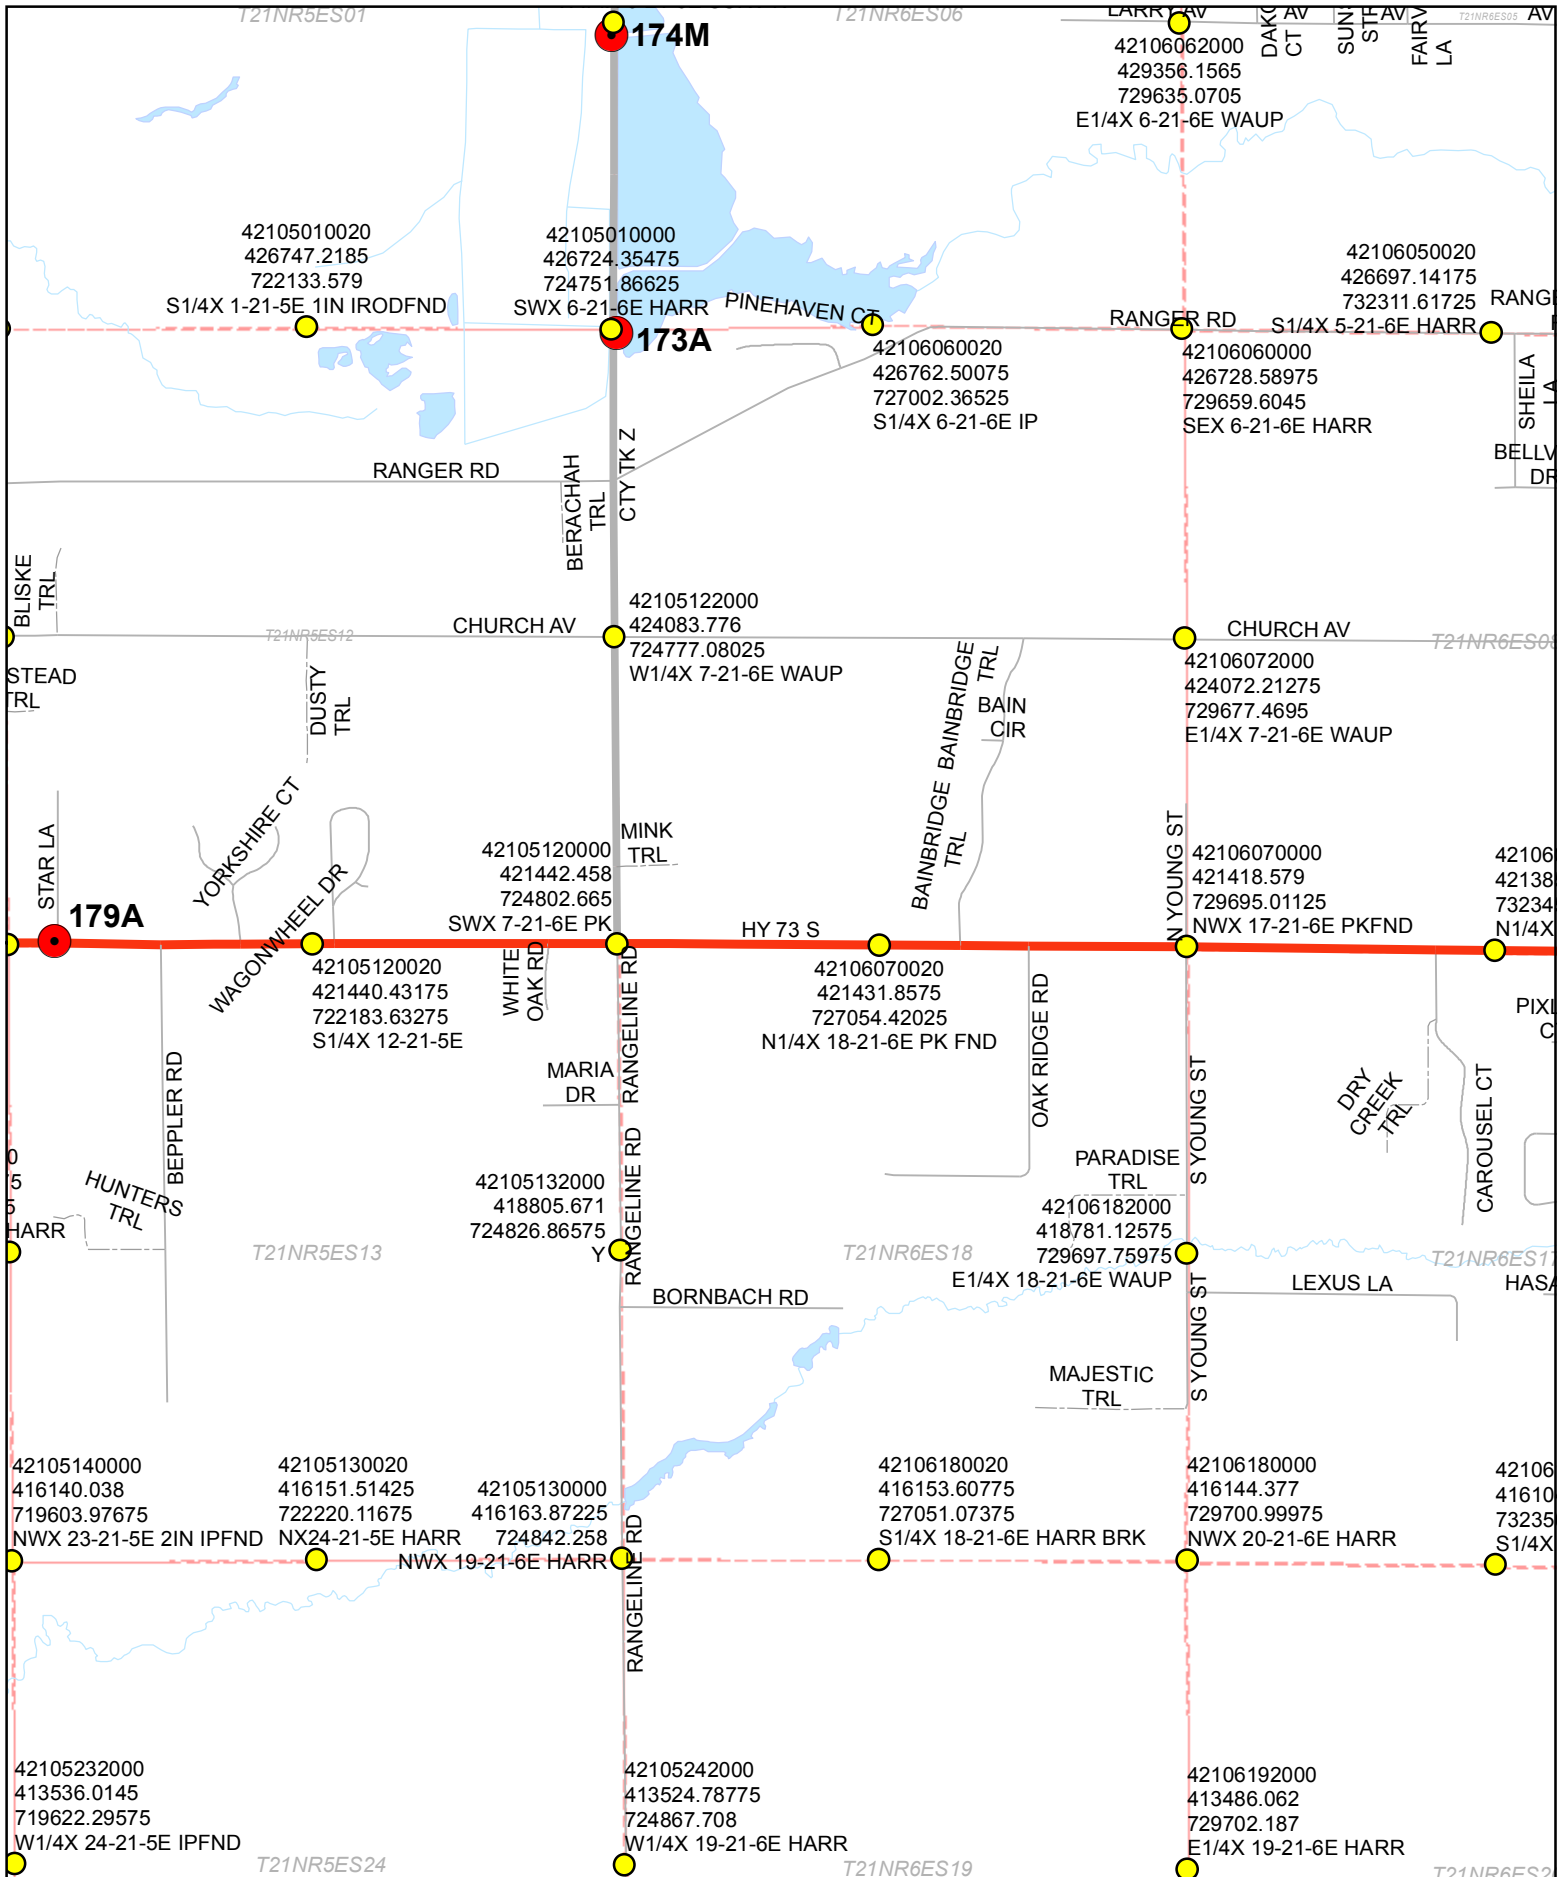

Easting: 703866.125  
 Northing: 400296.75  
 Coordinates are shown as  
 Wood County Coordinates

**J10**

**PLSS Monuments  
Wood County, Wisconsin**

Easting: 703866.125  
 Northing: 400296.75  
 Coordinates are shown as  
 Wood County Coordinates