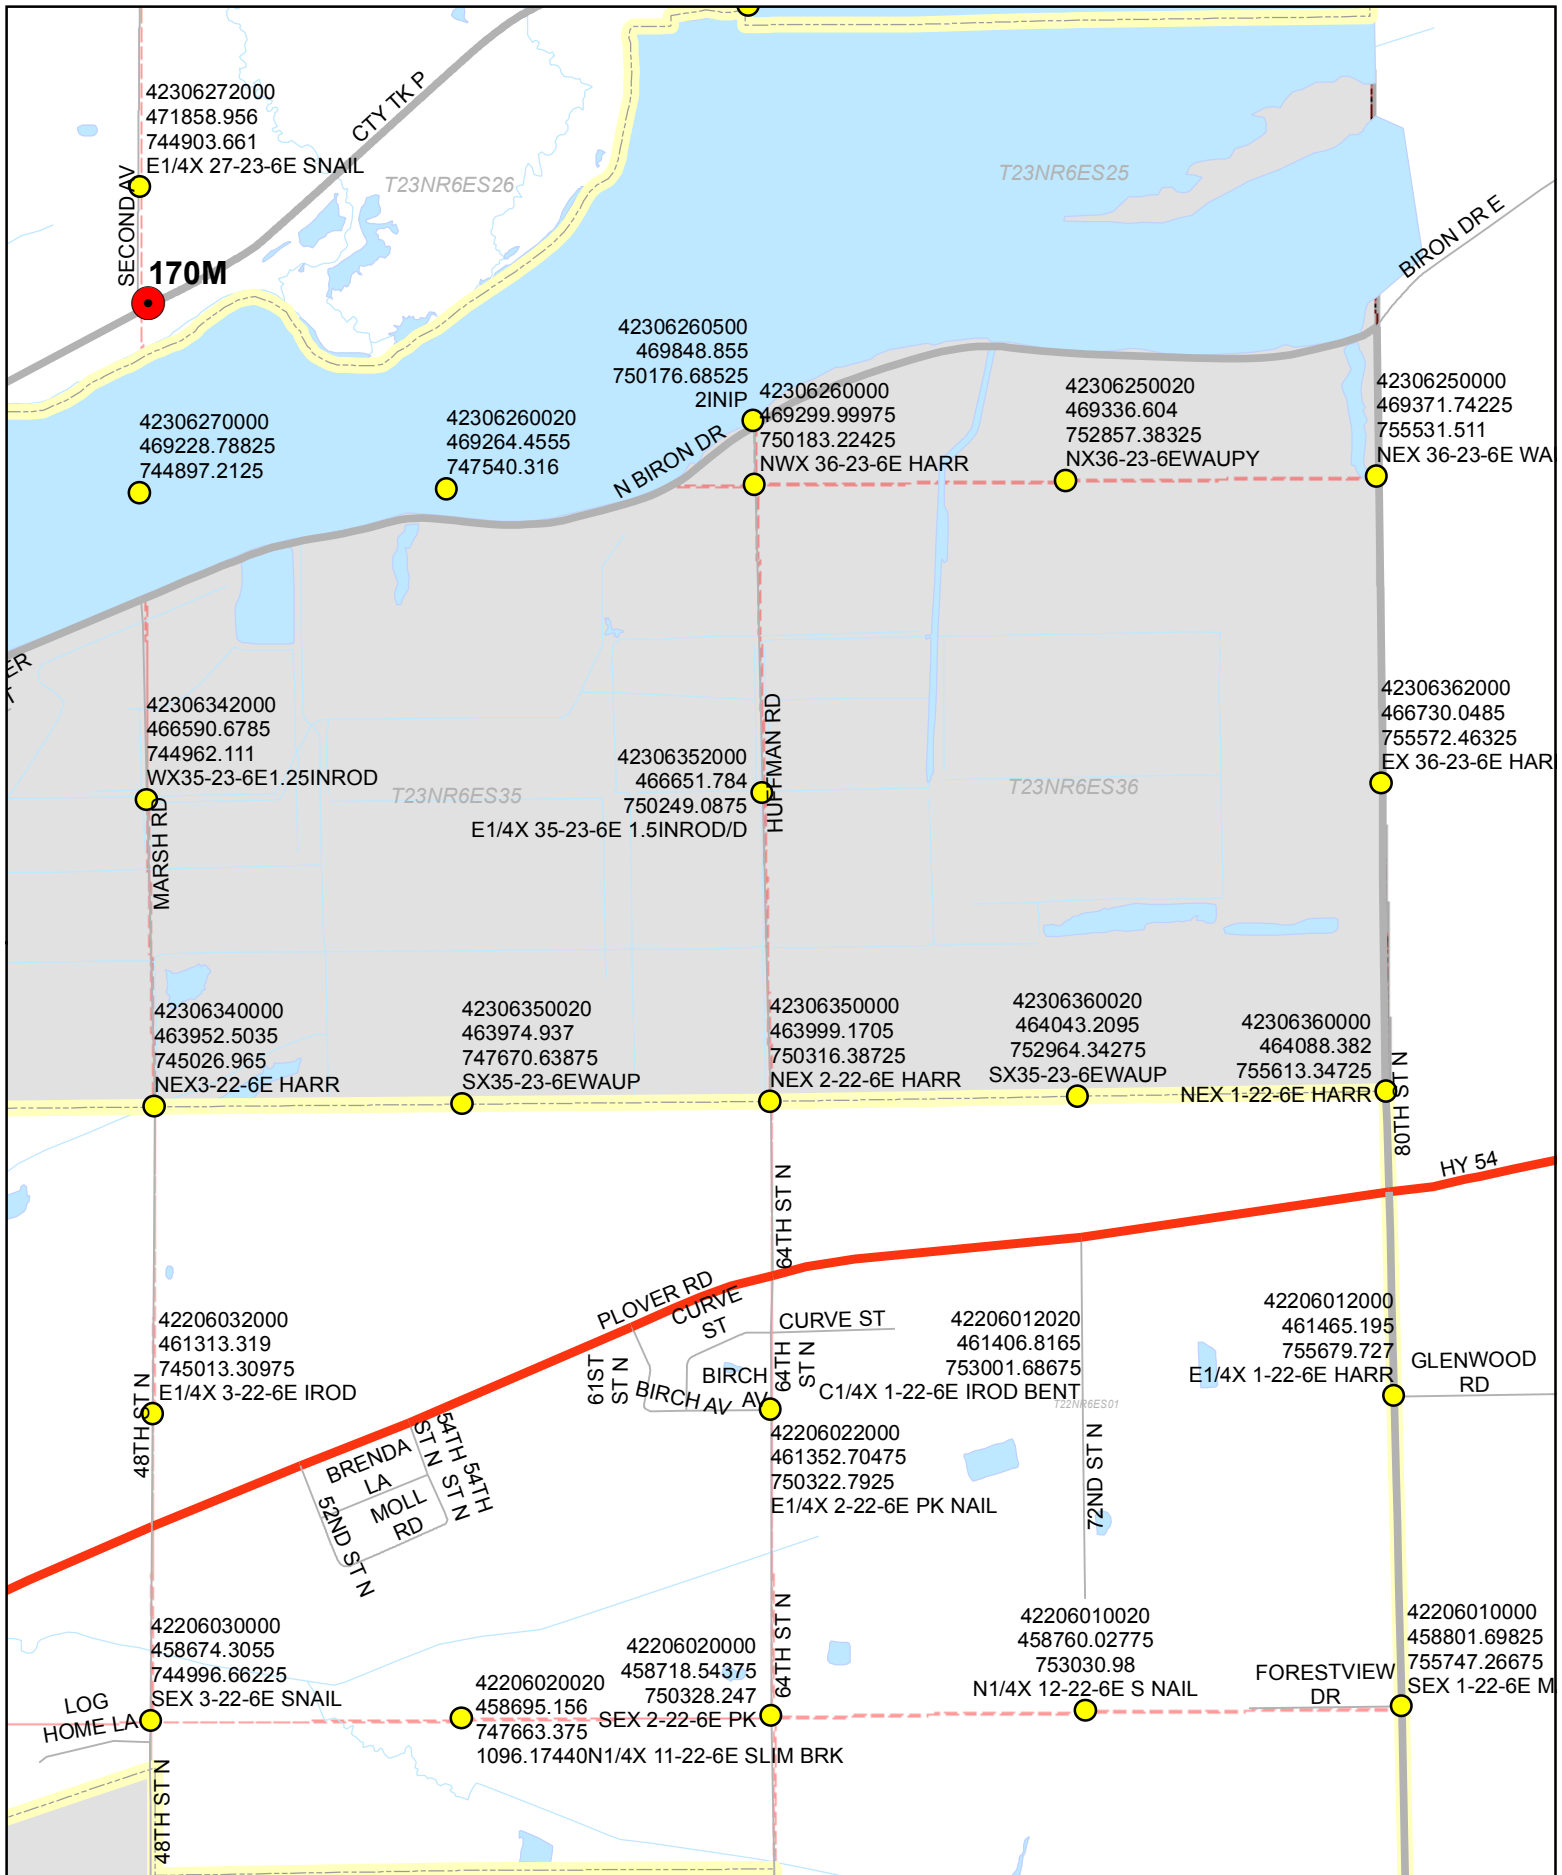

**G11**

**PLSS Monuments  
Wood County, Wisconsin**

Easting: 703866.125  
 Northing: 400296.75  
 Coordinates are shown as  
 Wood County Coordinates

**G12**

**PLSS Monuments  
Wood County, Wisconsin**

Easting: 703866.125  
 Northing: 400296.75  
 Coordinates are shown as  
 Wood County Coordinates