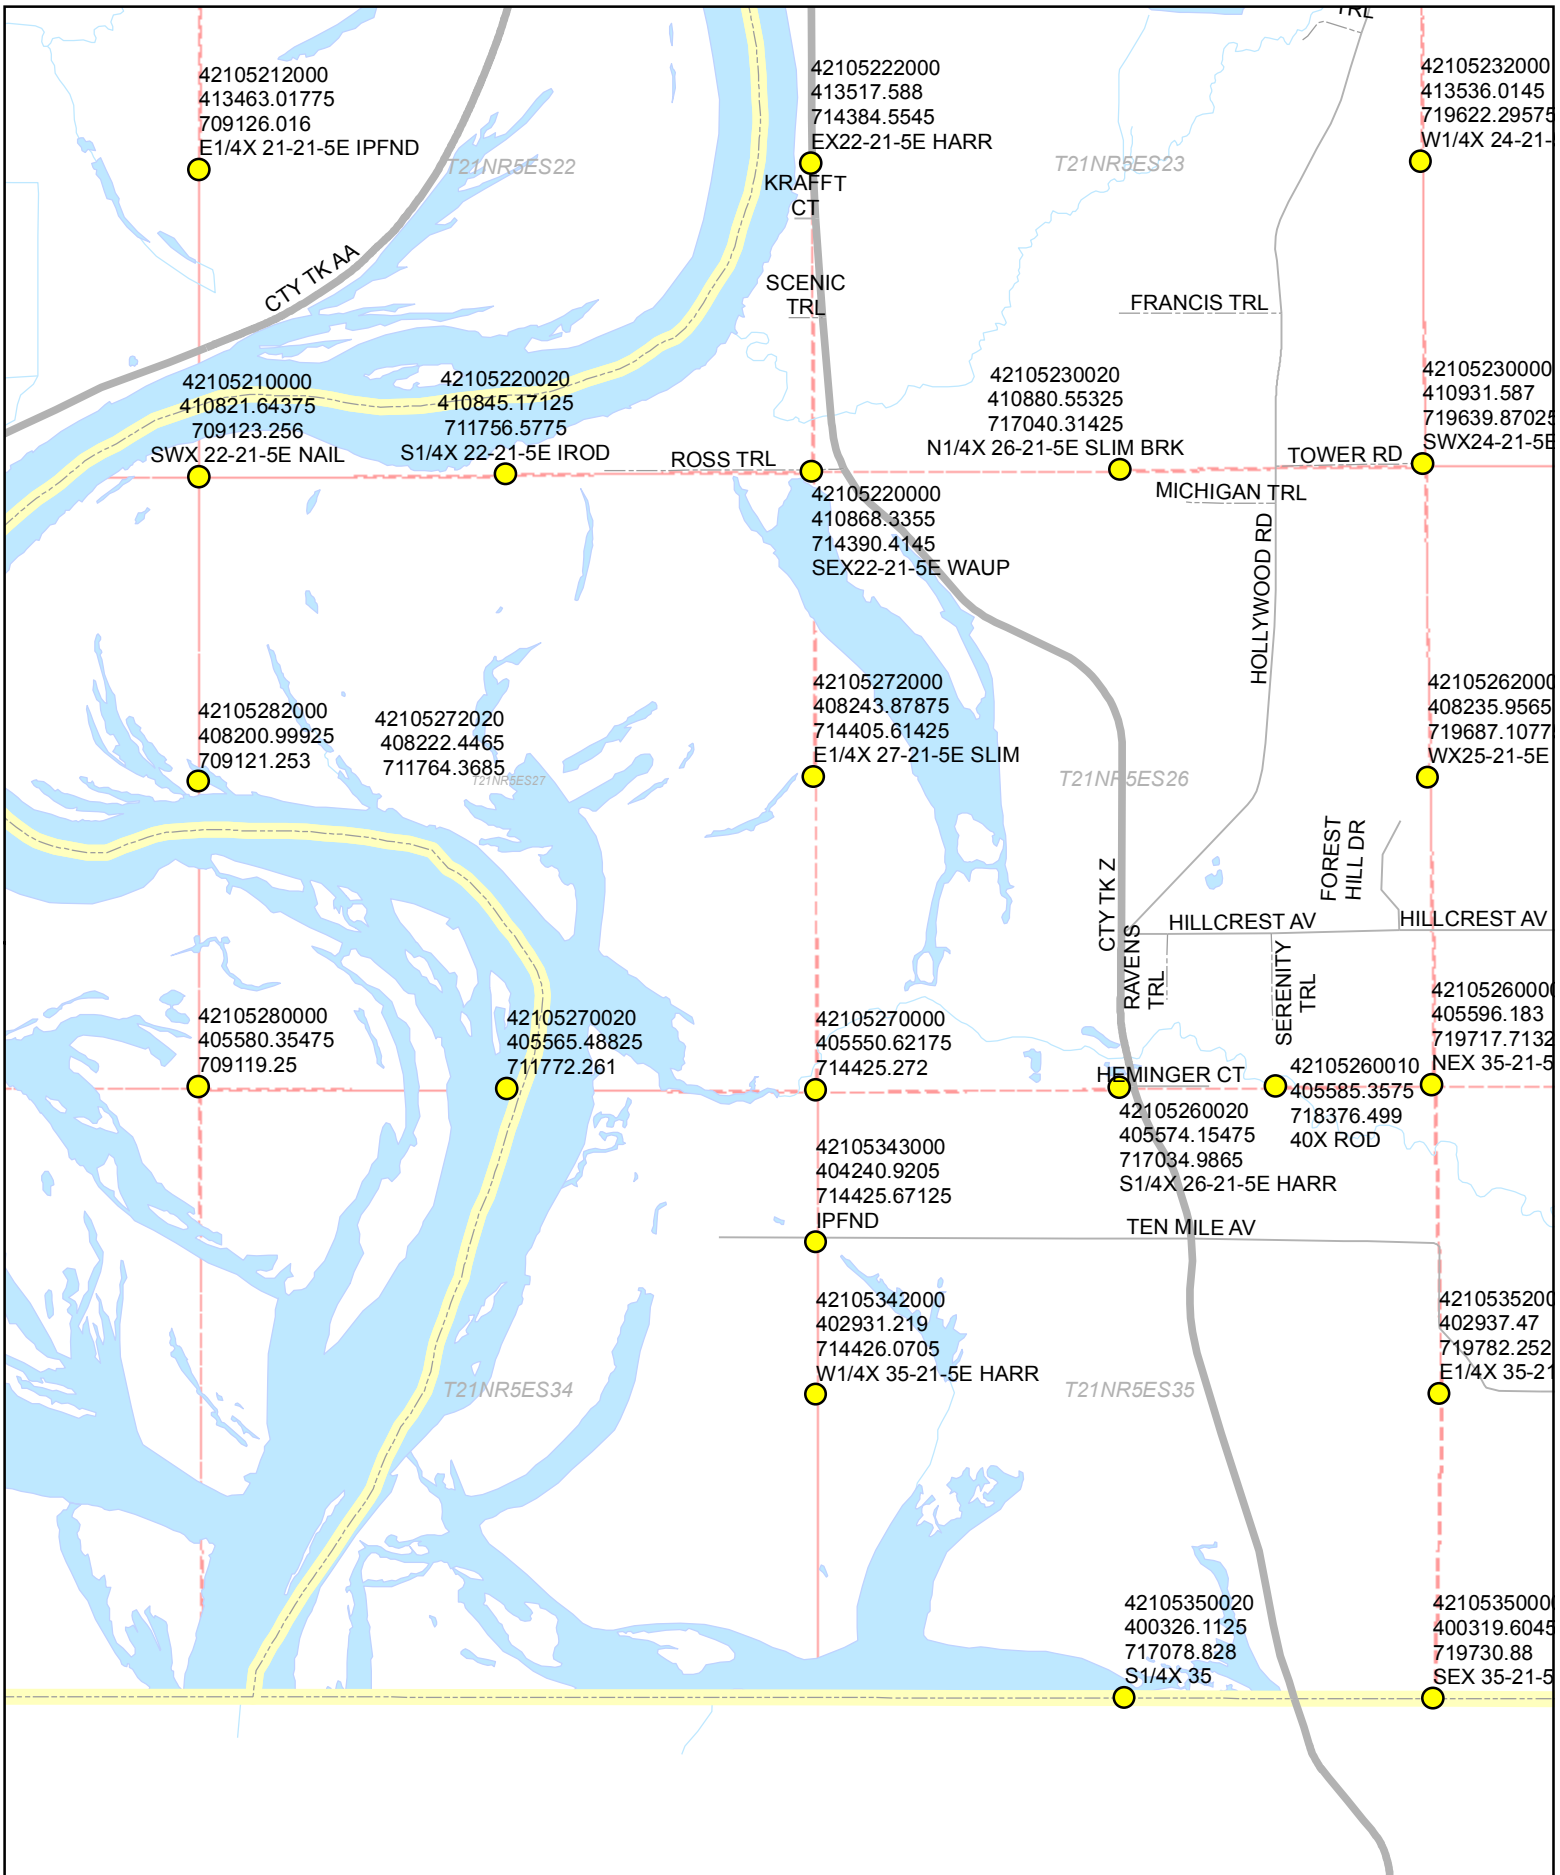

K10

**PLSS Monuments
Wood County, Wisconsin**

Easting: 703866.125
Northing: 400296.75
Coordinates are shown as
Wood County Coordinates