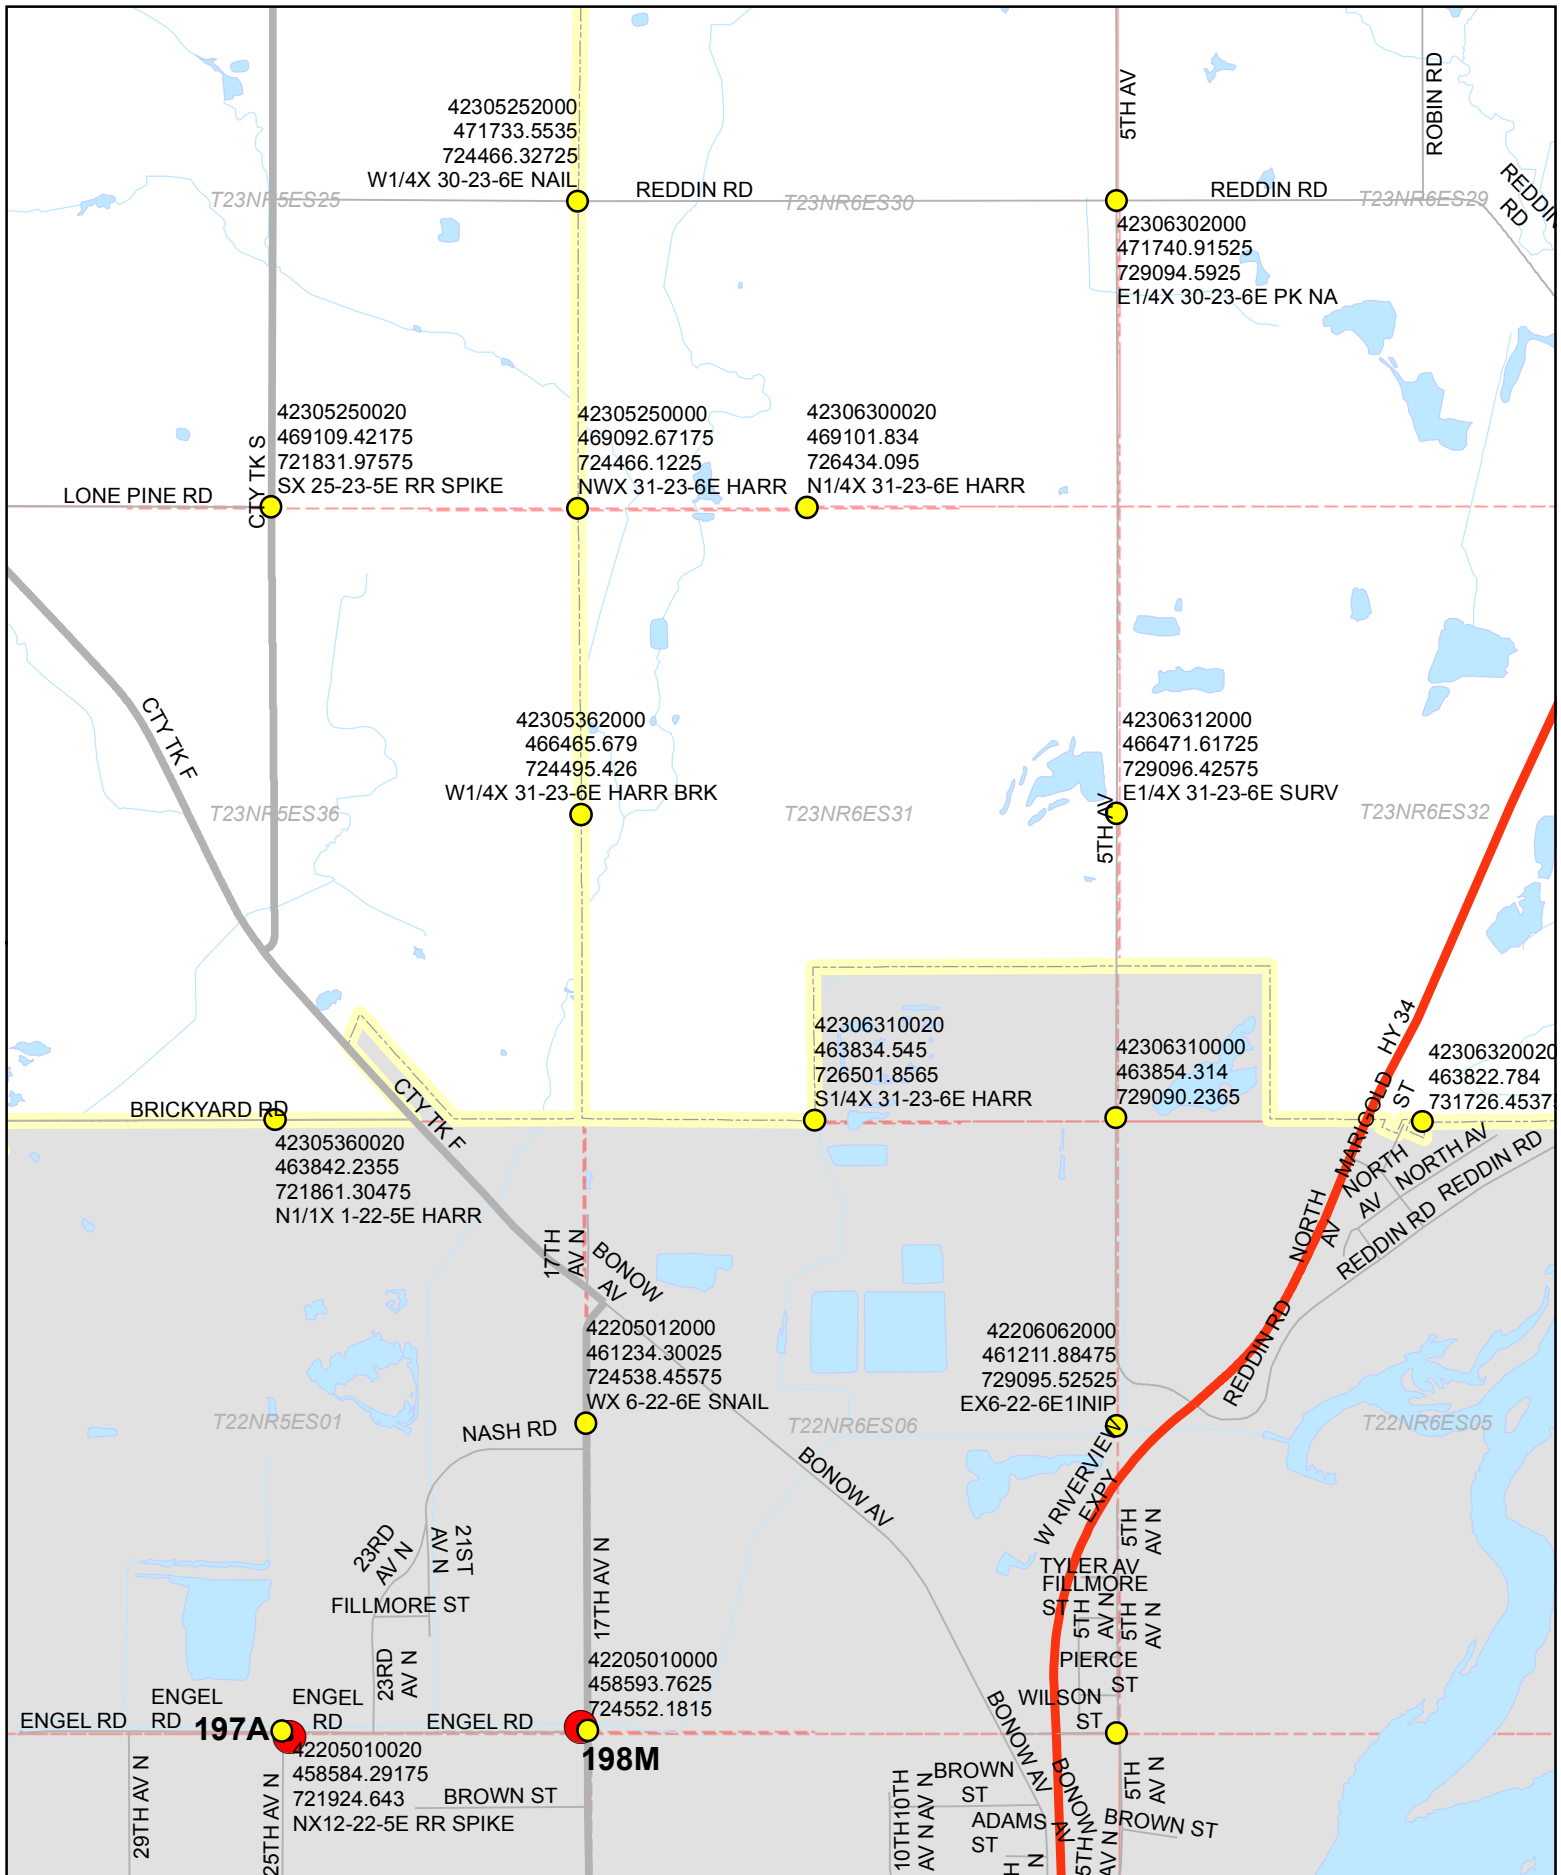

Easting: 703866.125  
 Northing: 400296.75  
 Coordinates are shown as  
 Wood County Coordinates

**G10**

**PLSS Monuments  
Wood County, Wisconsin**

Easting: 703866.125  
 Northing: 400296.75  
 Coordinates are shown as  
 Wood County Coordinates