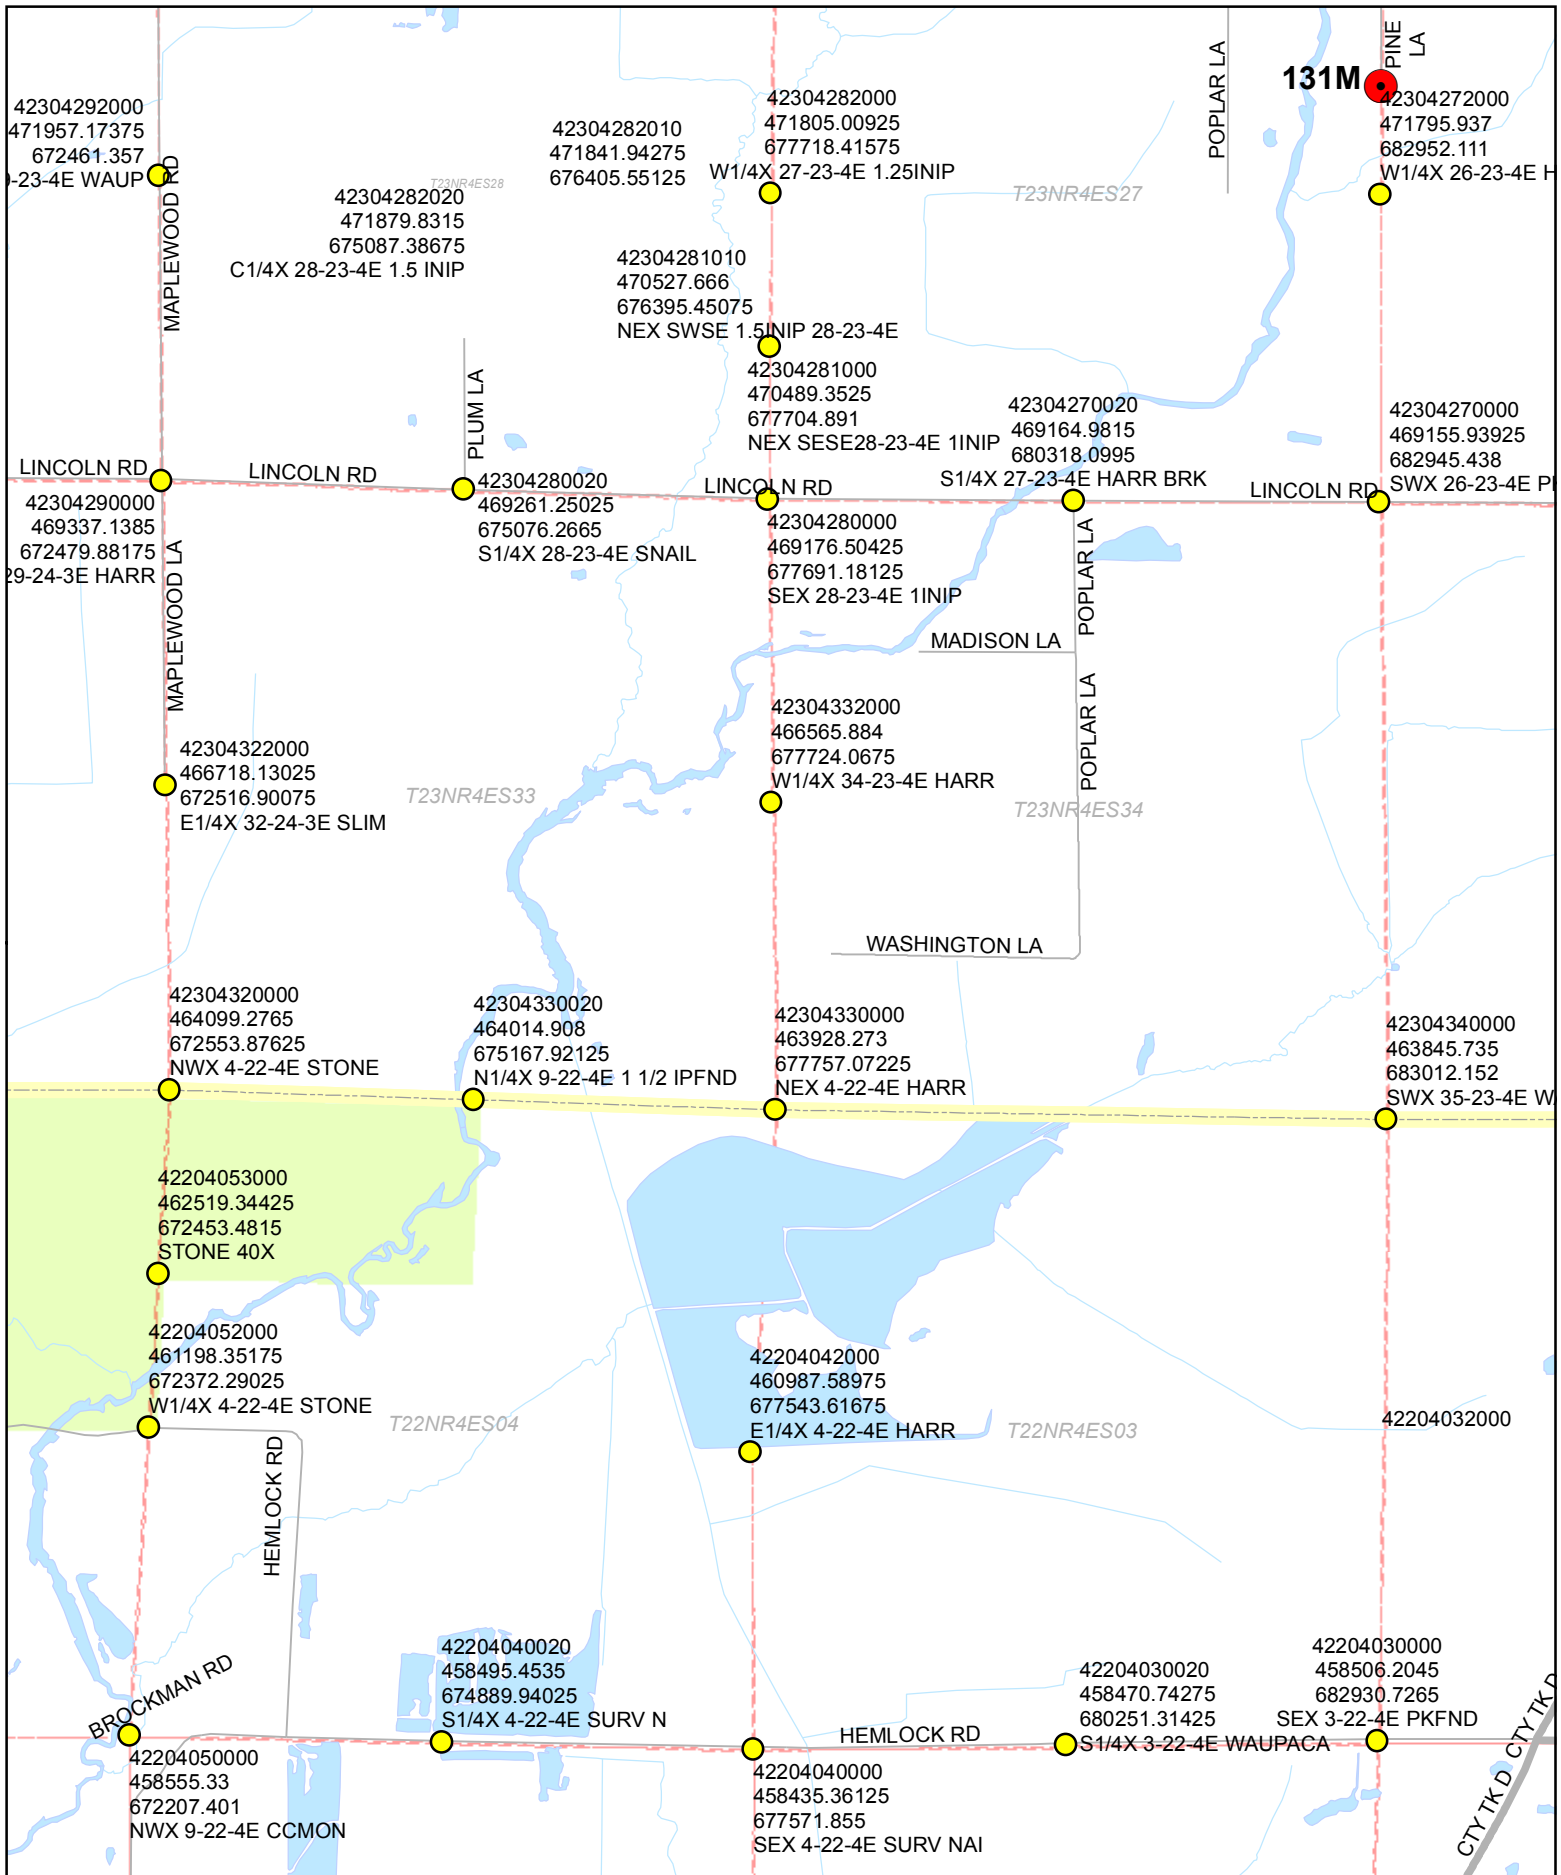

G7

**PLSS Monuments
Wood County, Wisconsin**

Easting: 703866.125
Northing: 400296.75
Coordinates are shown as
Wood County Coordinates