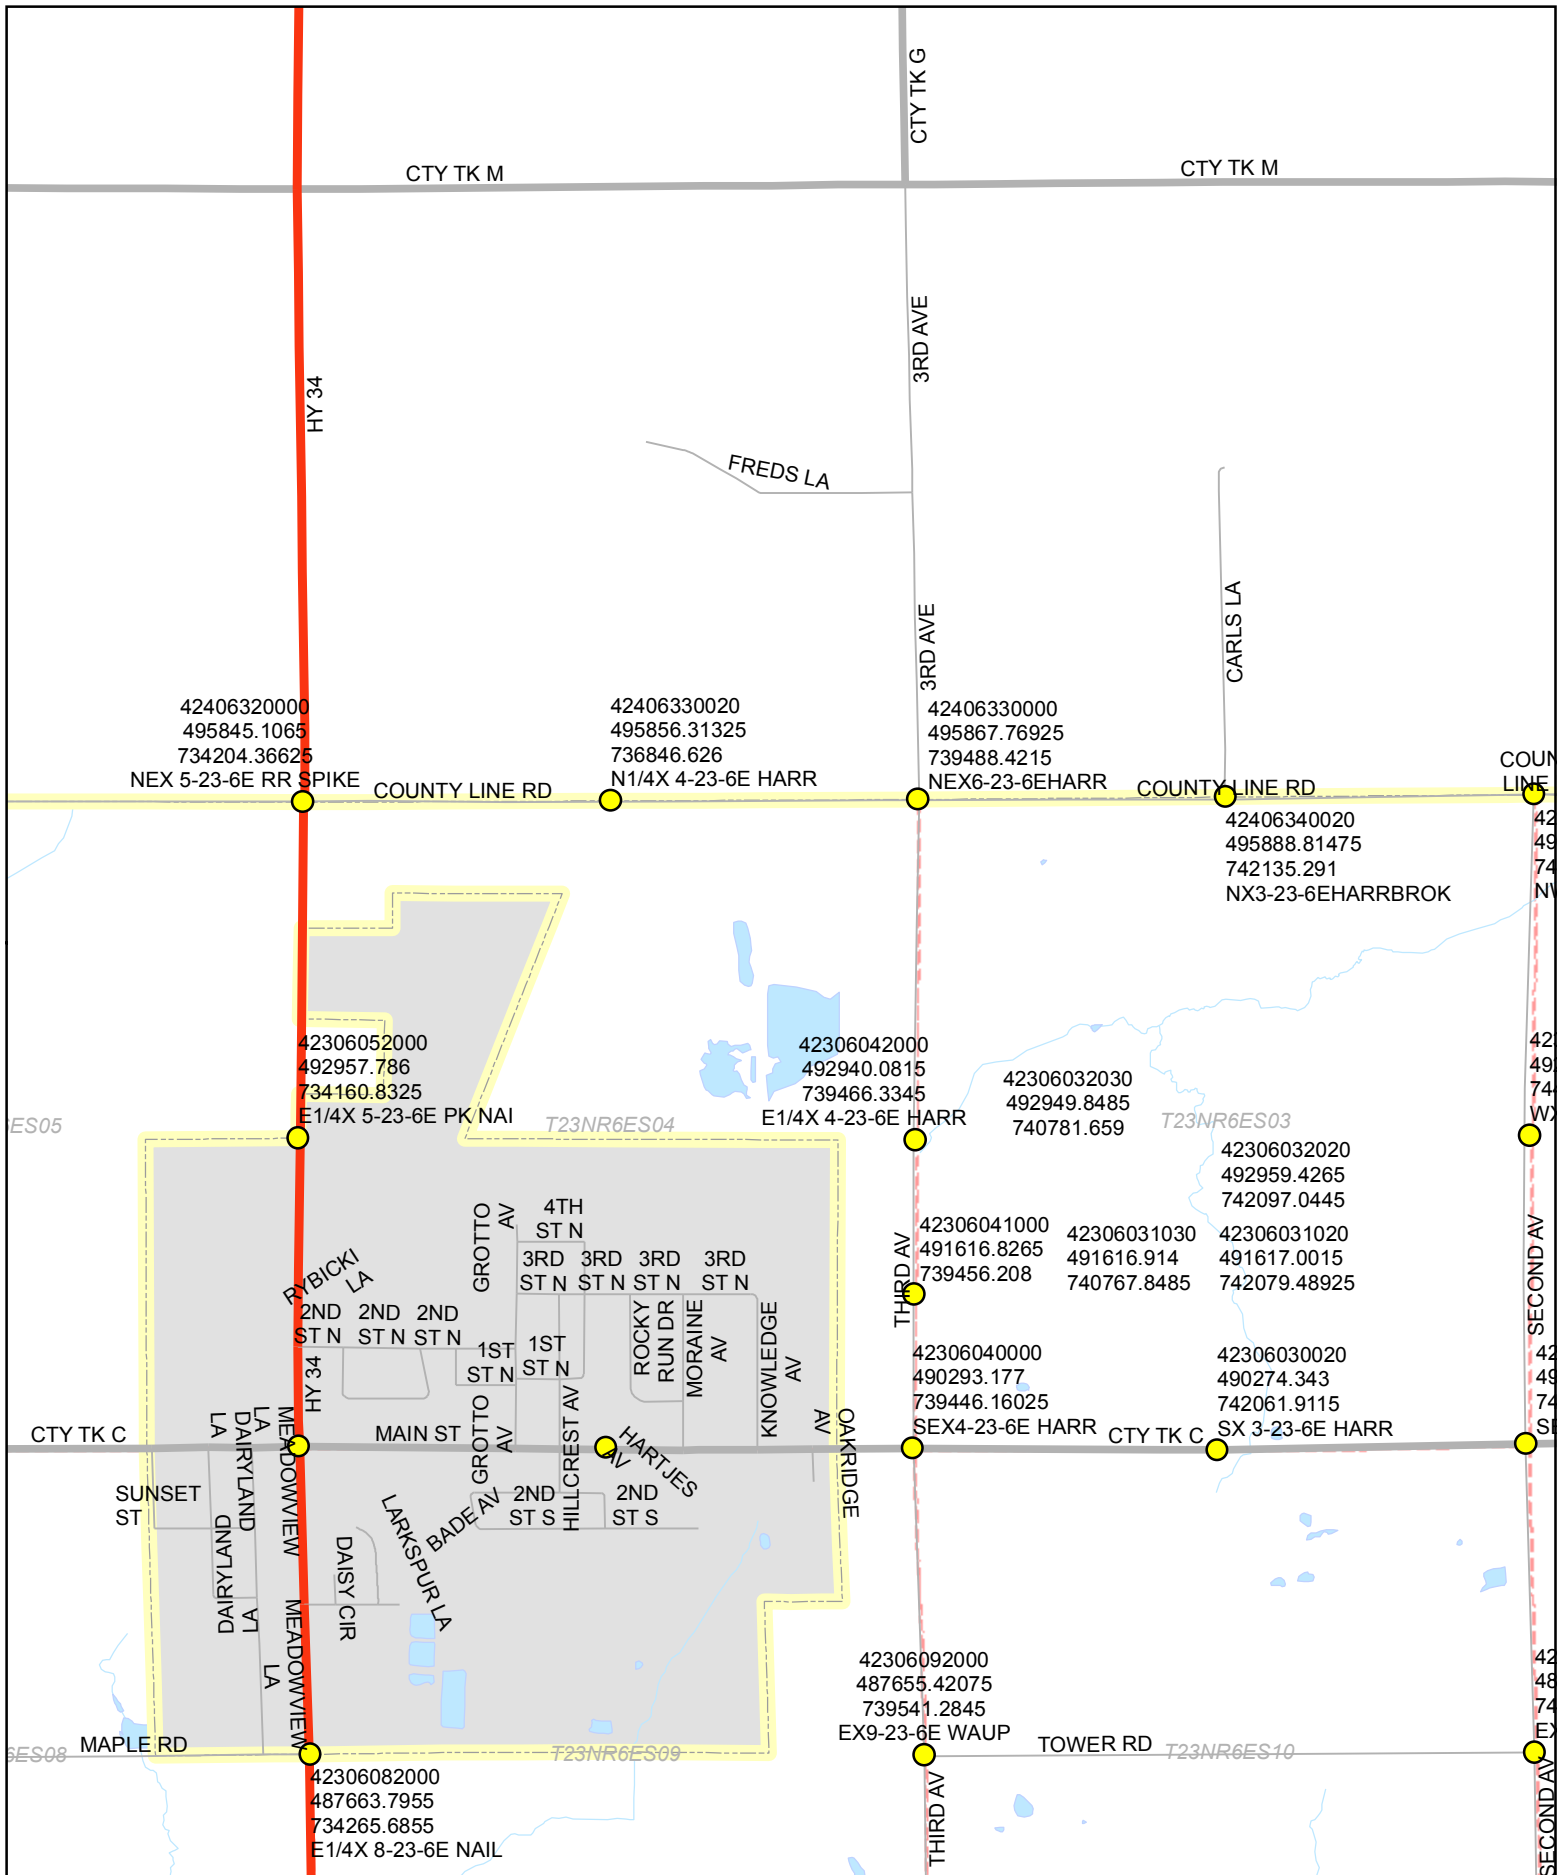

## PLSS Monuments Wood County, Wisconsin

Easting: 703866.125  
 Northing: 400296.75  
 Coordinates are shown as  
 Wood County Coordinates

**E11**

**PLSS Monuments  
Wood County, Wisconsin**

Easting: 703866.125  
 Northing: 400296.75  
 Coordinates are shown as  
 Wood County Coordinates