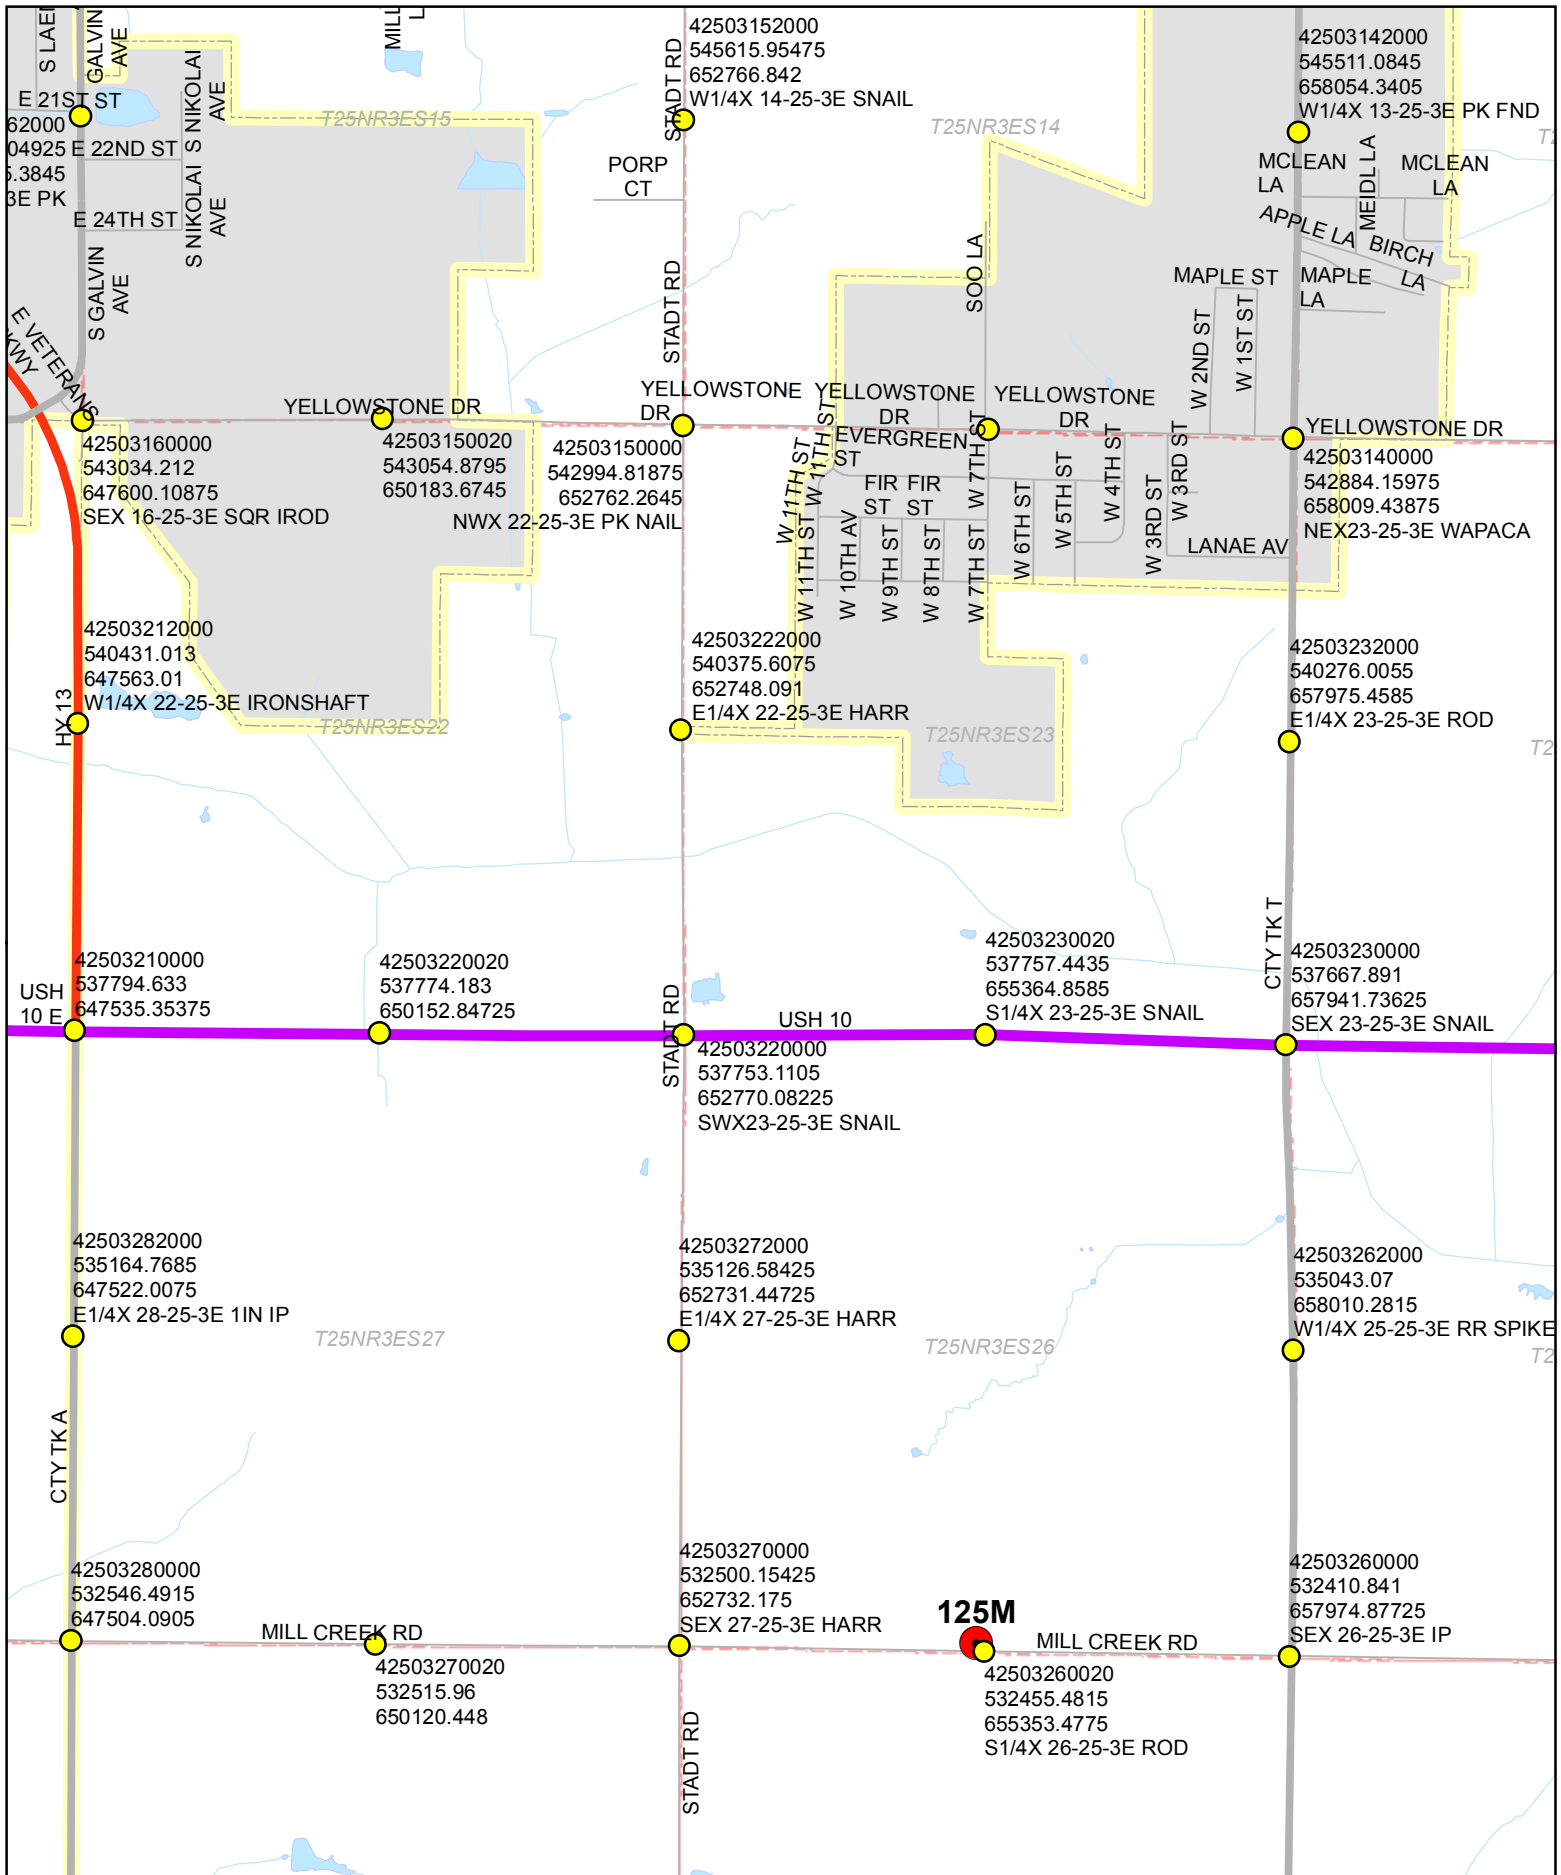

B5

**PLSS Monuments
Wood County, Wisconsin**

Easting: 703866.125
Northing: 400296.75
Coordinates are shown as
Wood County Coordinates