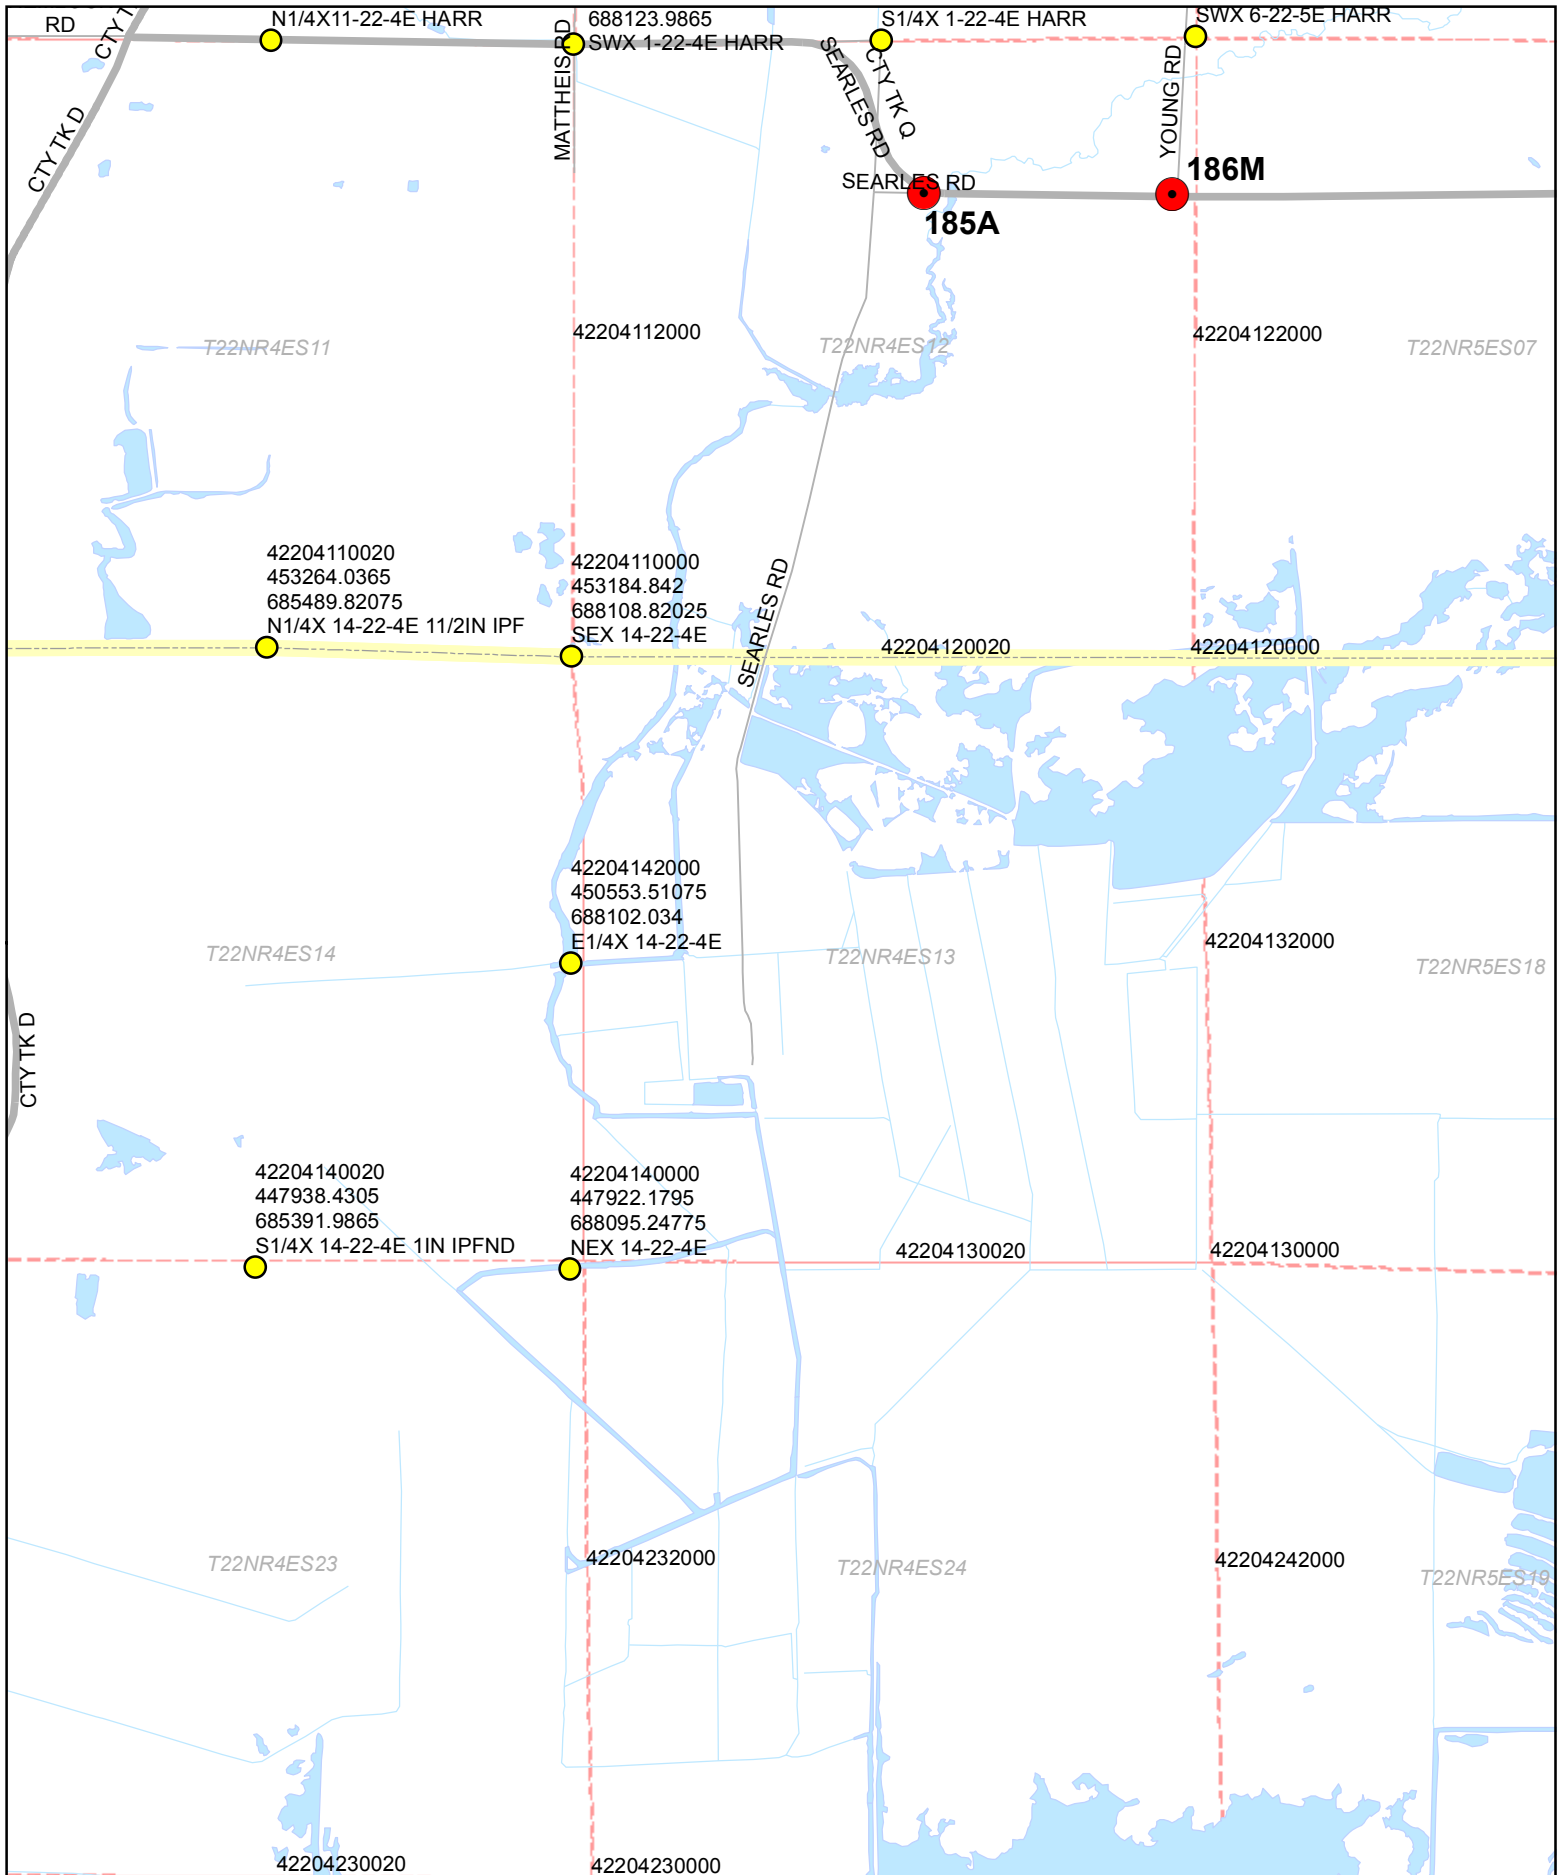

**H6**

**PLSS Monuments  
Wood County, Wisconsin**

Easting: 703866.125  
 Northing: 400296.75  
 Coordinates are shown as  
 Wood County Coordinates

**H7**

**PLSS Monuments  
Wood County, Wisconsin**

Easting: 703866.125  
 Northing: 400296.75  
 Coordinates are shown as  
 Wood County Coordinates