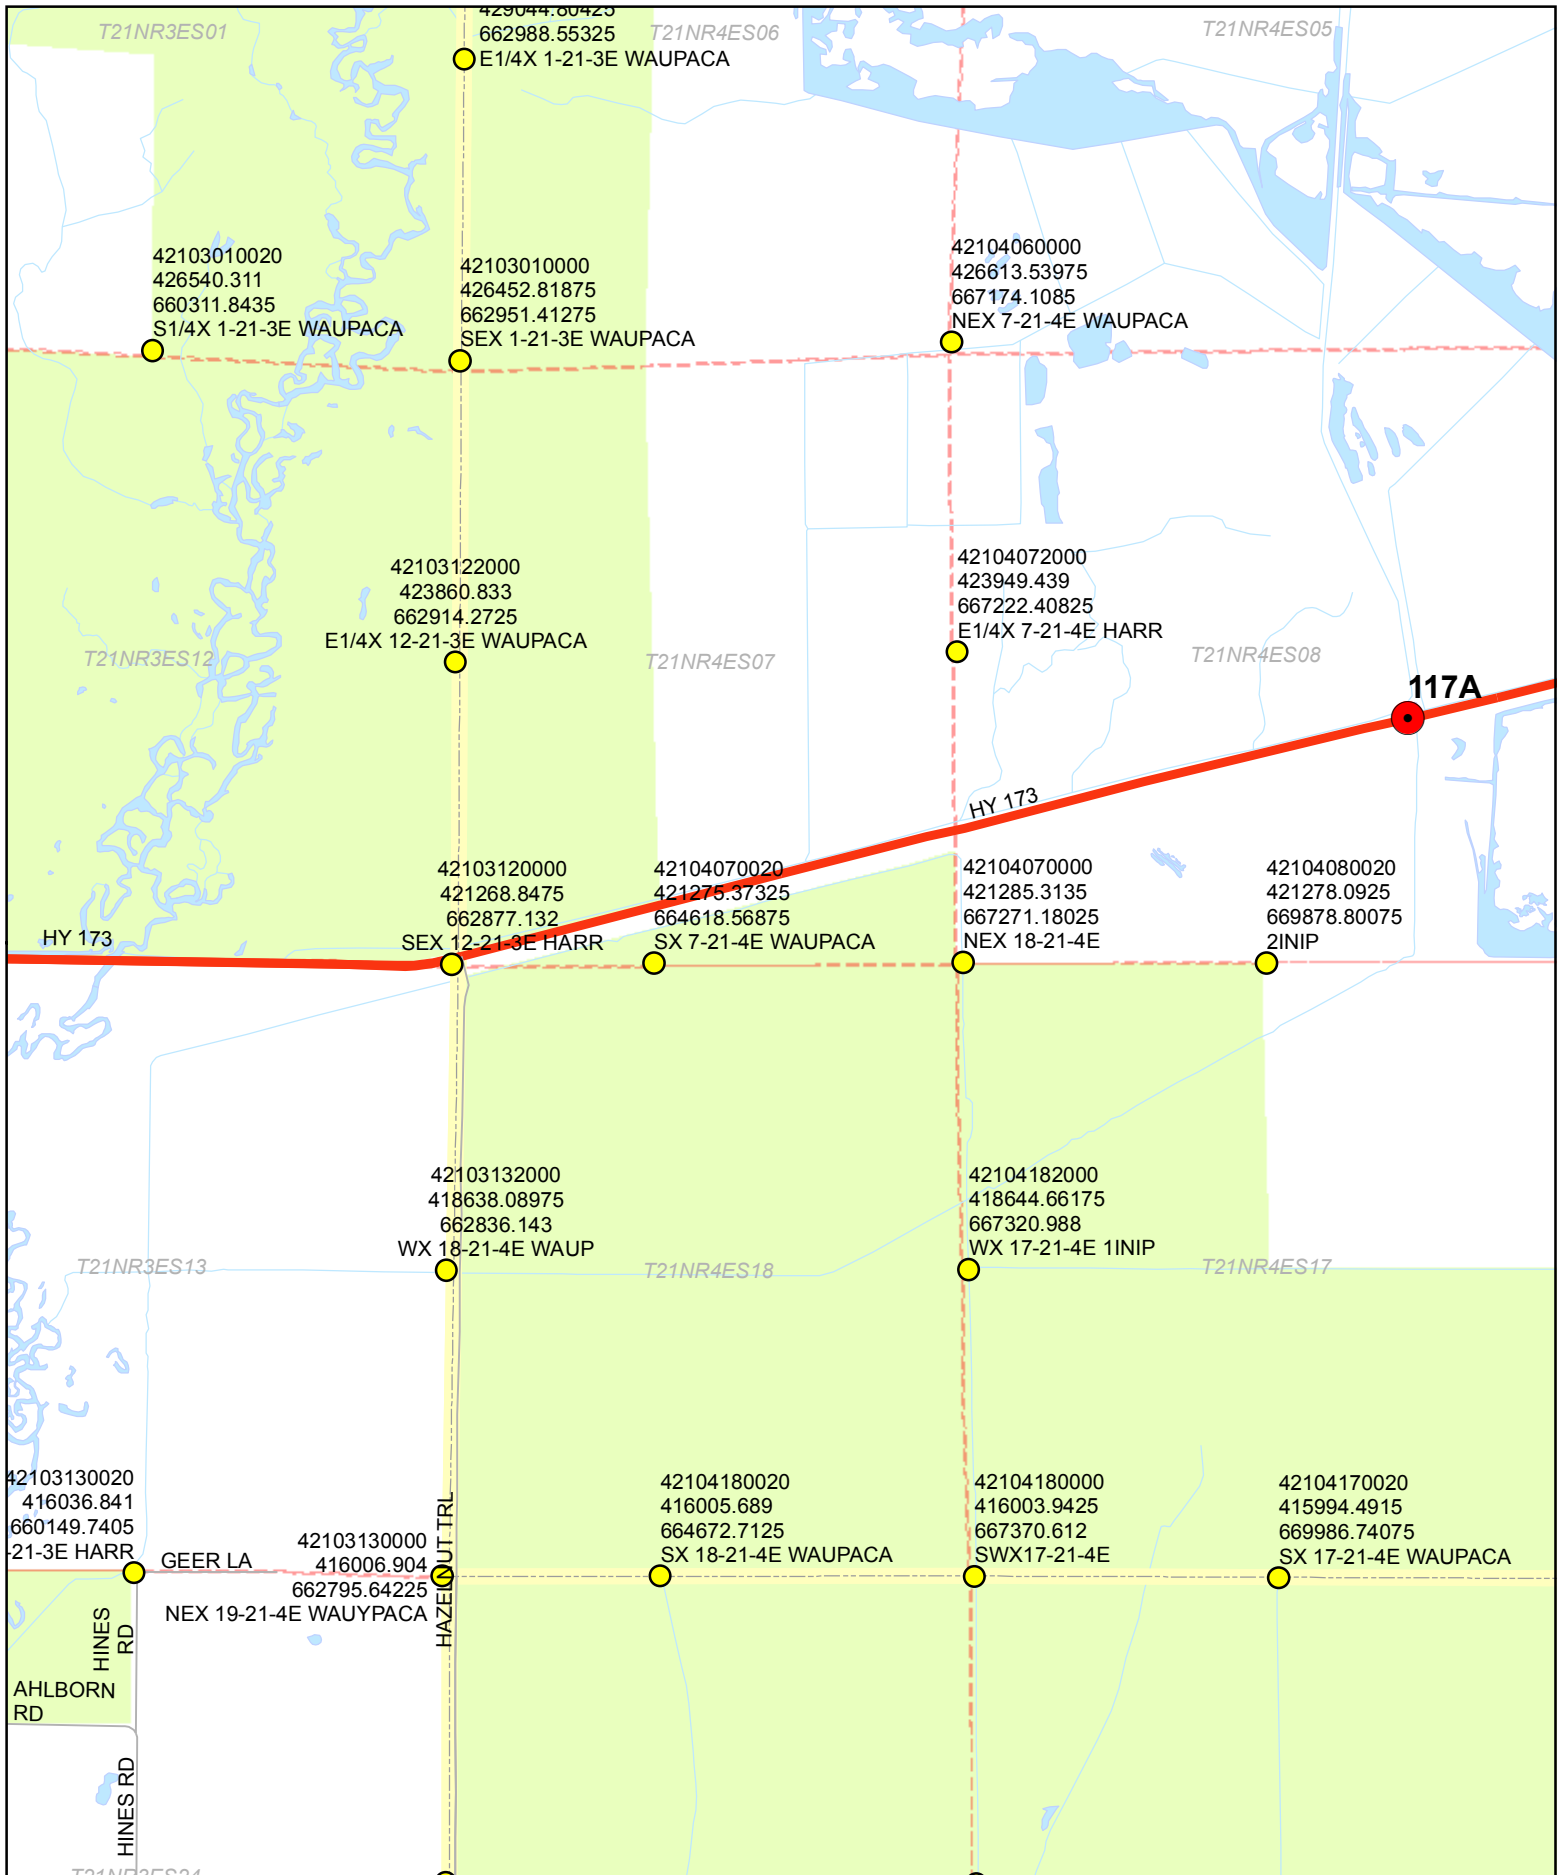

NOT TO SCALE

**J5**

**PLSS Monuments  
Wood County, Wisconsin**

Easting: 703866.125  
 Northing: 400296.75  
 Coordinates are shown as  
 Wood County Coordinates

**J6**

**PLSS Monuments  
Wood County, Wisconsin**