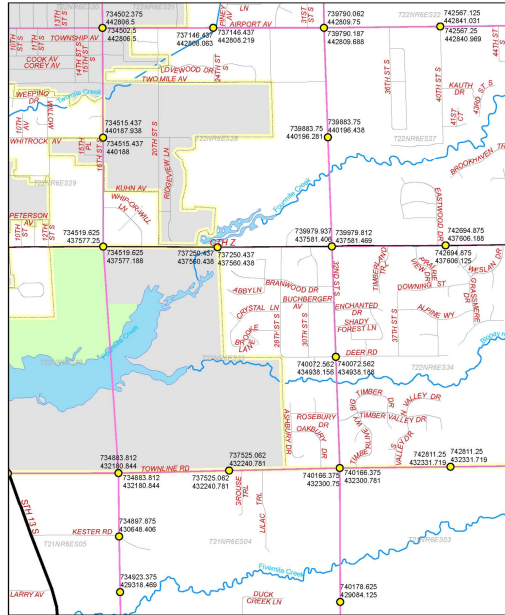

# County of Wood PLSS Section Control Information

112 PLSS Monuments  
Wood County, Wisconsin

**PLEASE  
DO NOT  
DISTURB  
NEARBY**

**S  
M  
A  
R  
K  
E  
E  
R**

**IF THE LOCATION  
OF THIS MARK  
IS ENDANGERED  
PLEASE CONTACT  
COUNTY  
SURVEYOR'S  
OFFICE.**

This map book contains Wood County section control information for all corners or quarter corners that have GPS coordinate values.

Digital copies of this information are available on compact disk in the County Surveyor's Office.