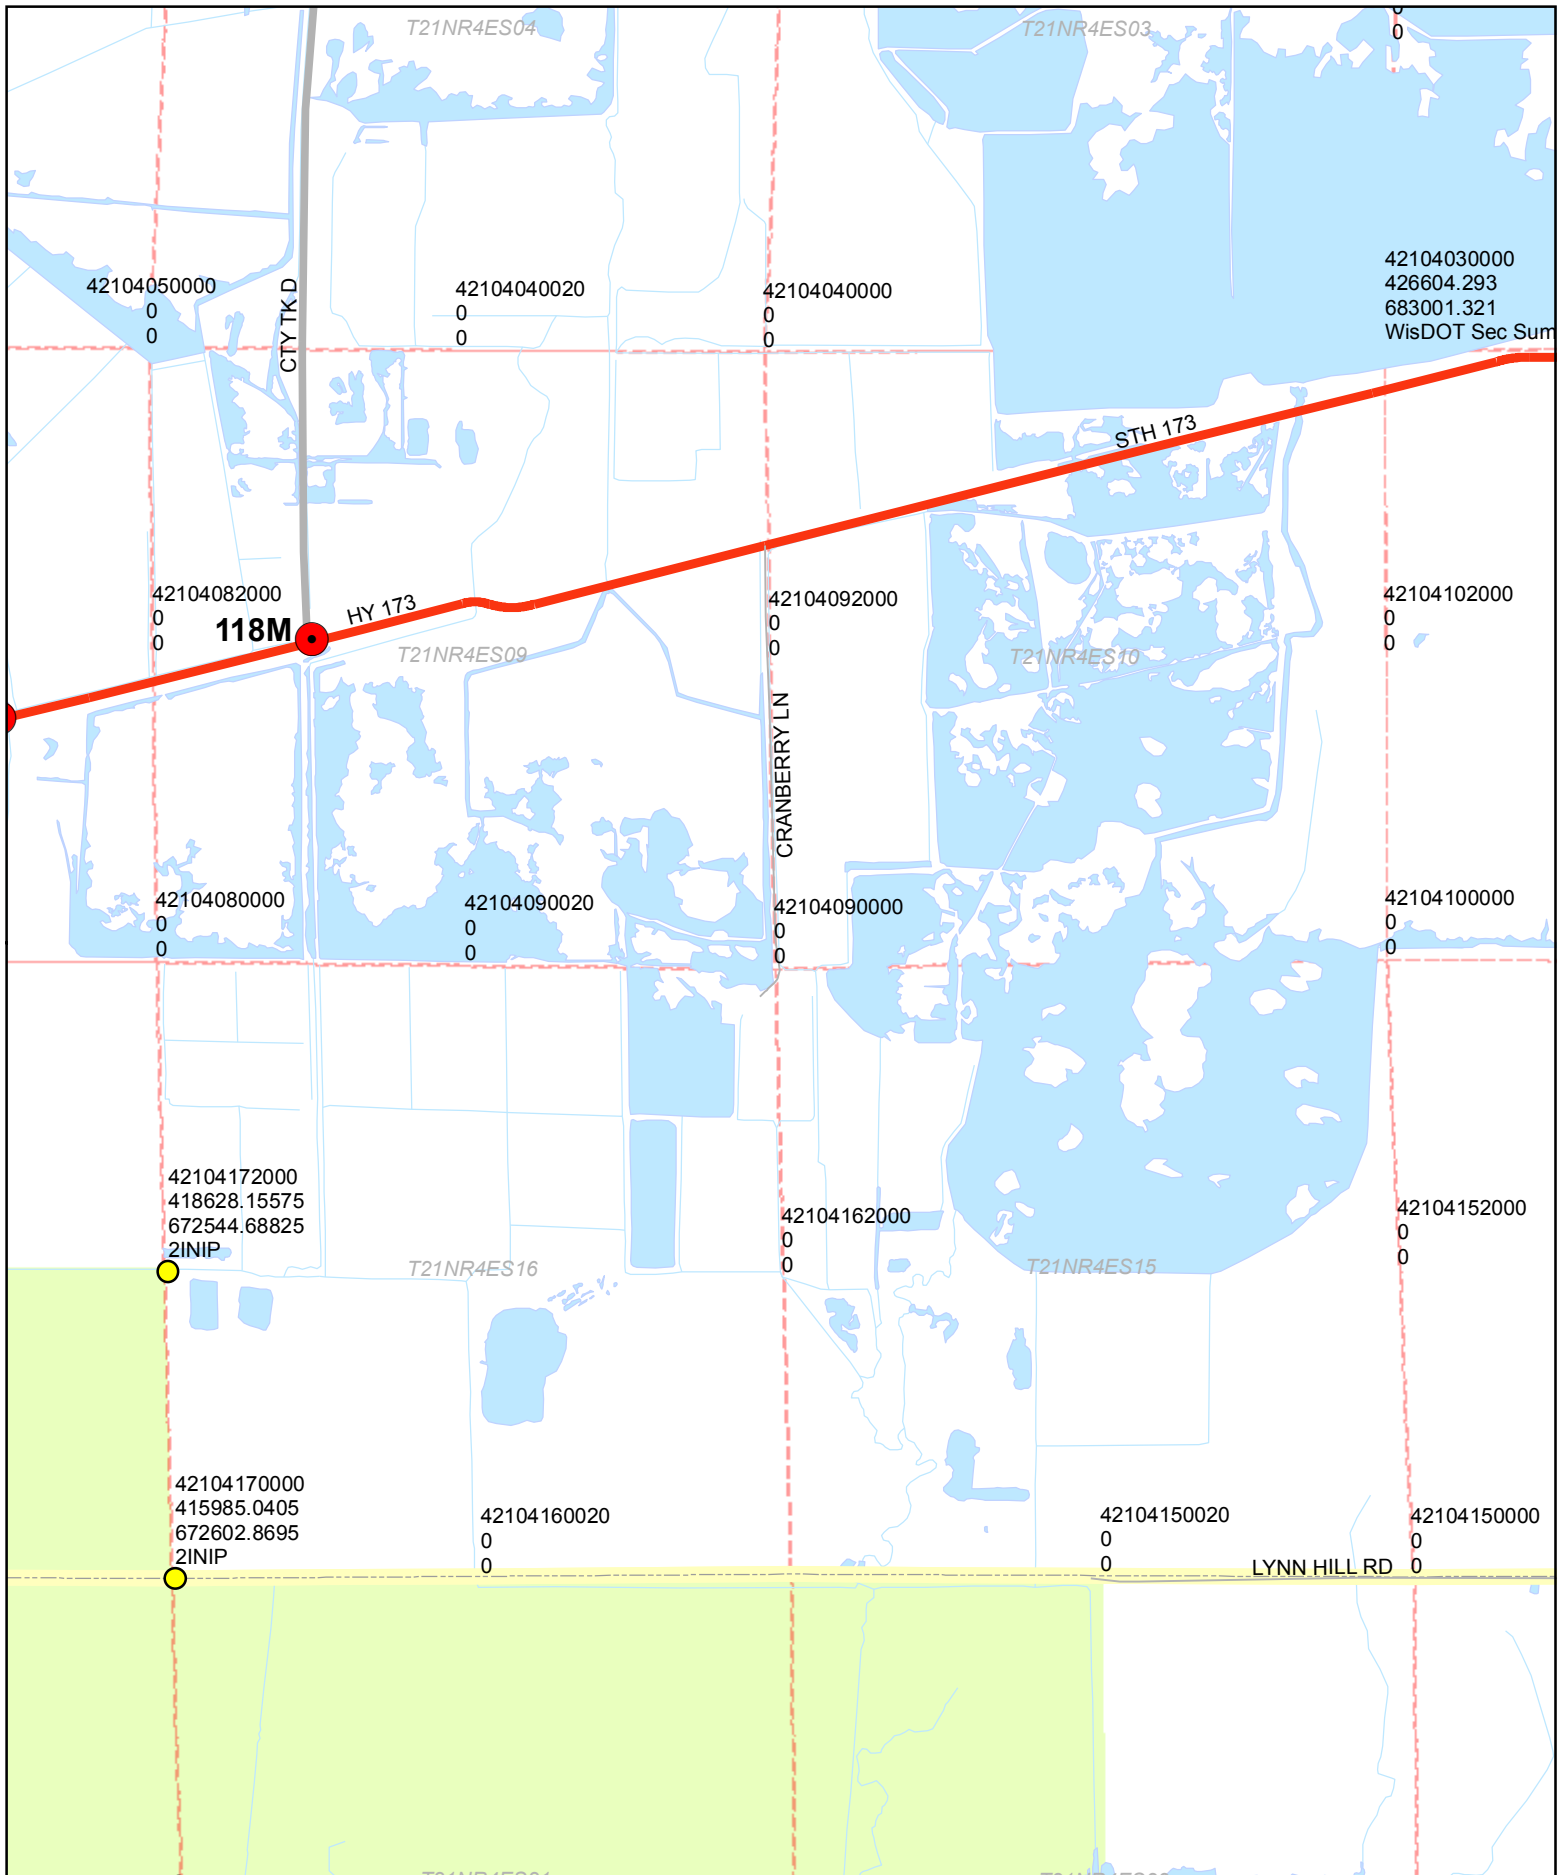

J7

**PLSS Monuments
Wood County, Wisconsin**

Easting: 703866.125
Northing: 400296.75
Coordinates are shown as
Wood County Coordinates