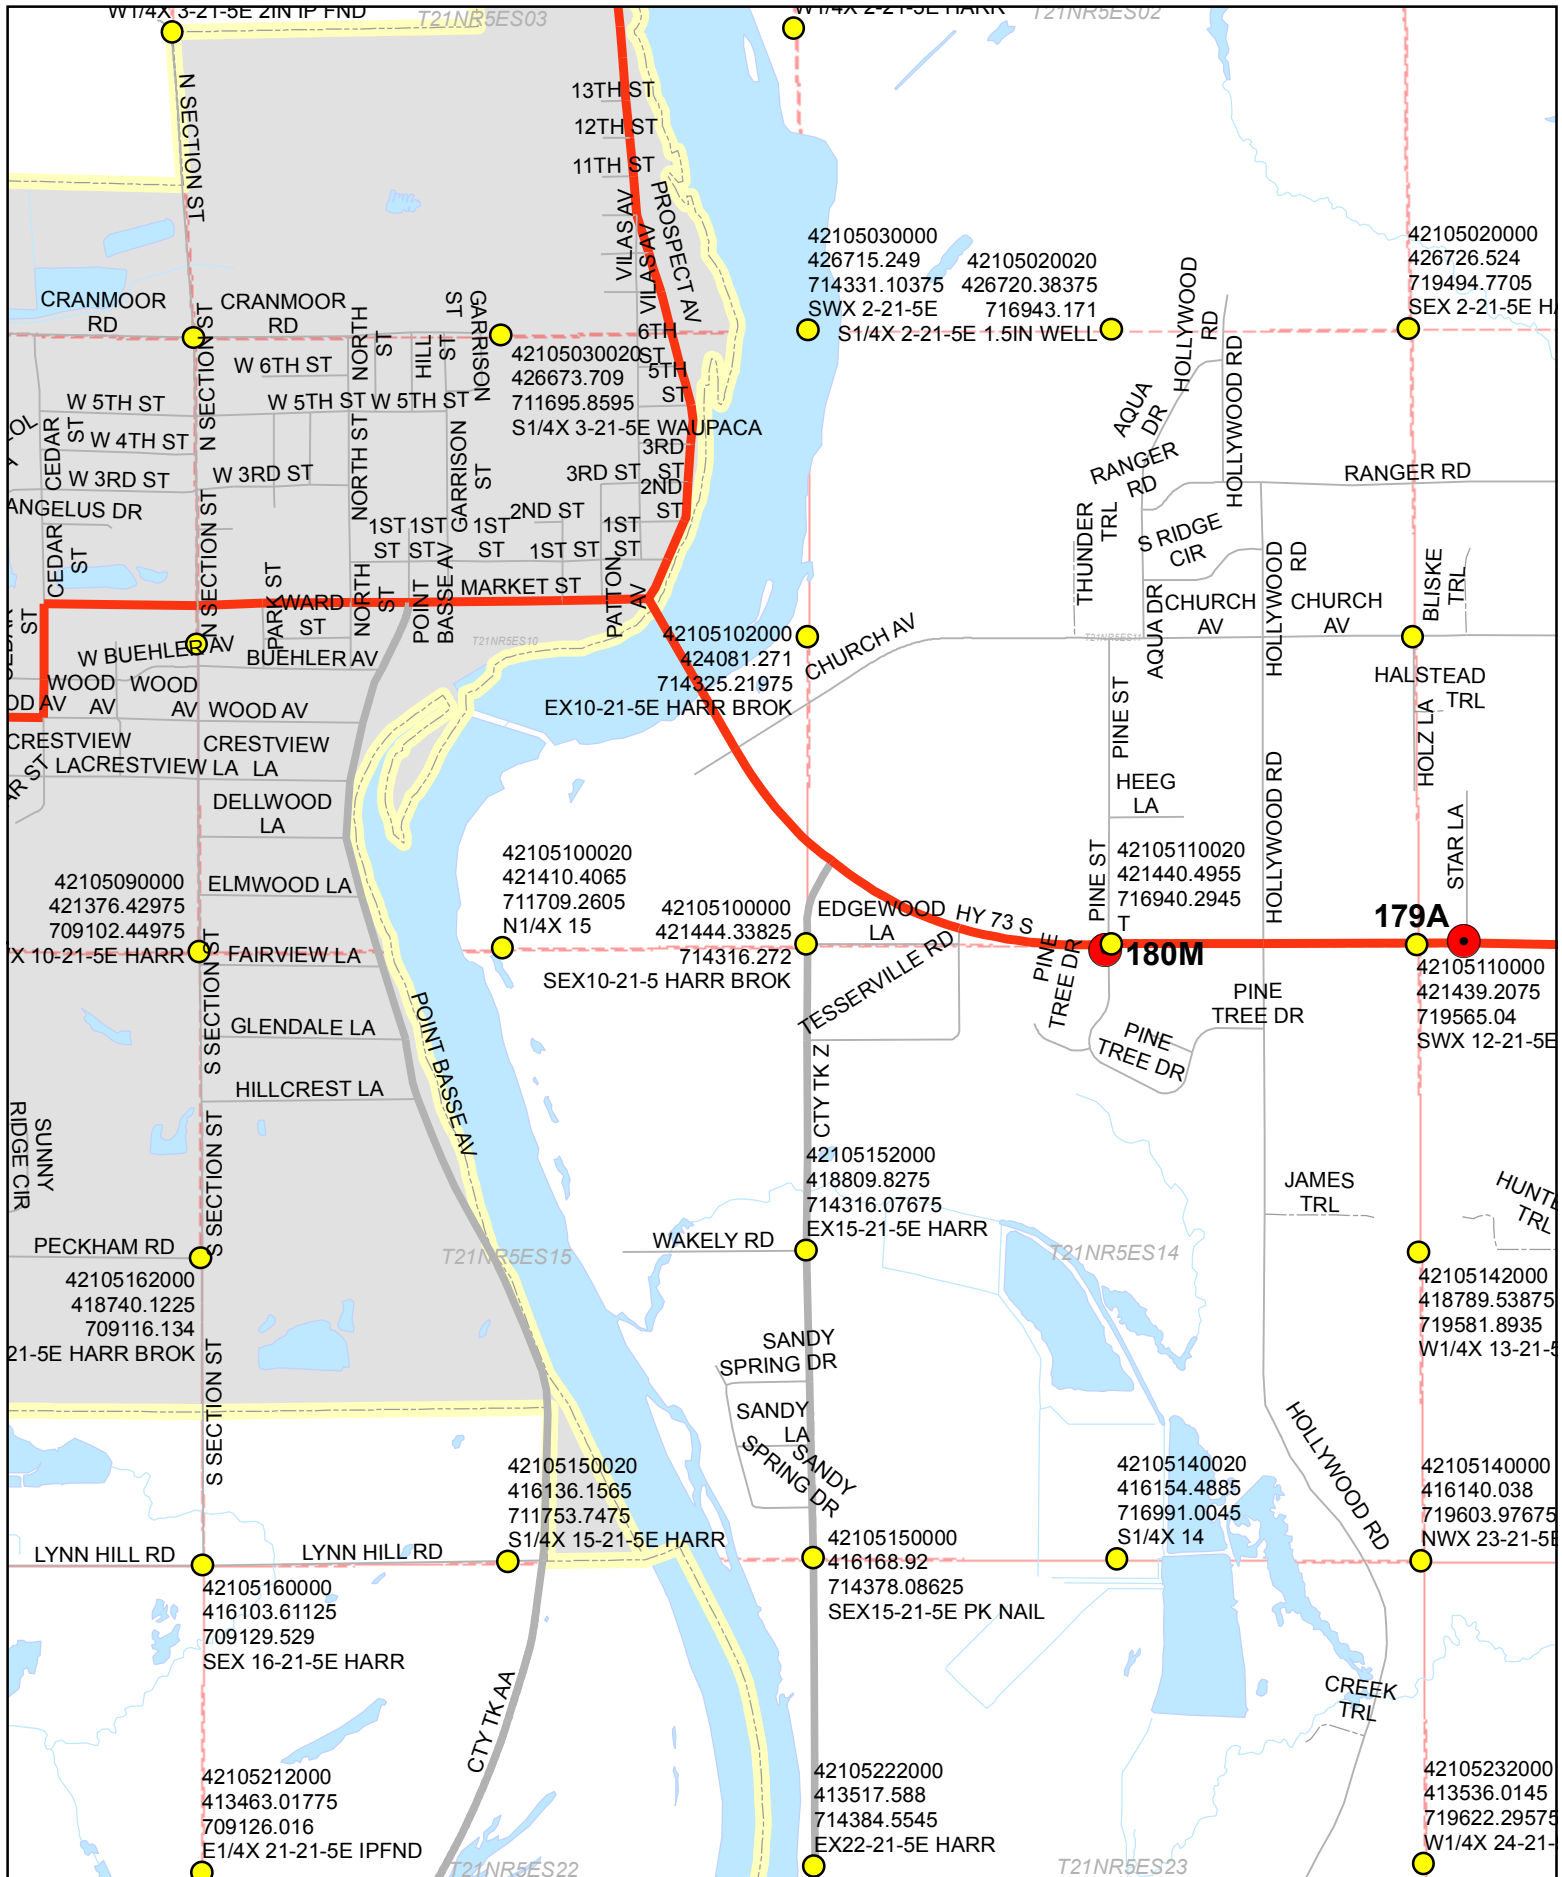

J10

**PLSS Monuments
Wood County, Wisconsin**

Easting: 703866.125
Northing: 400296.75
Coordinates are shown as
Wood County Coordinates