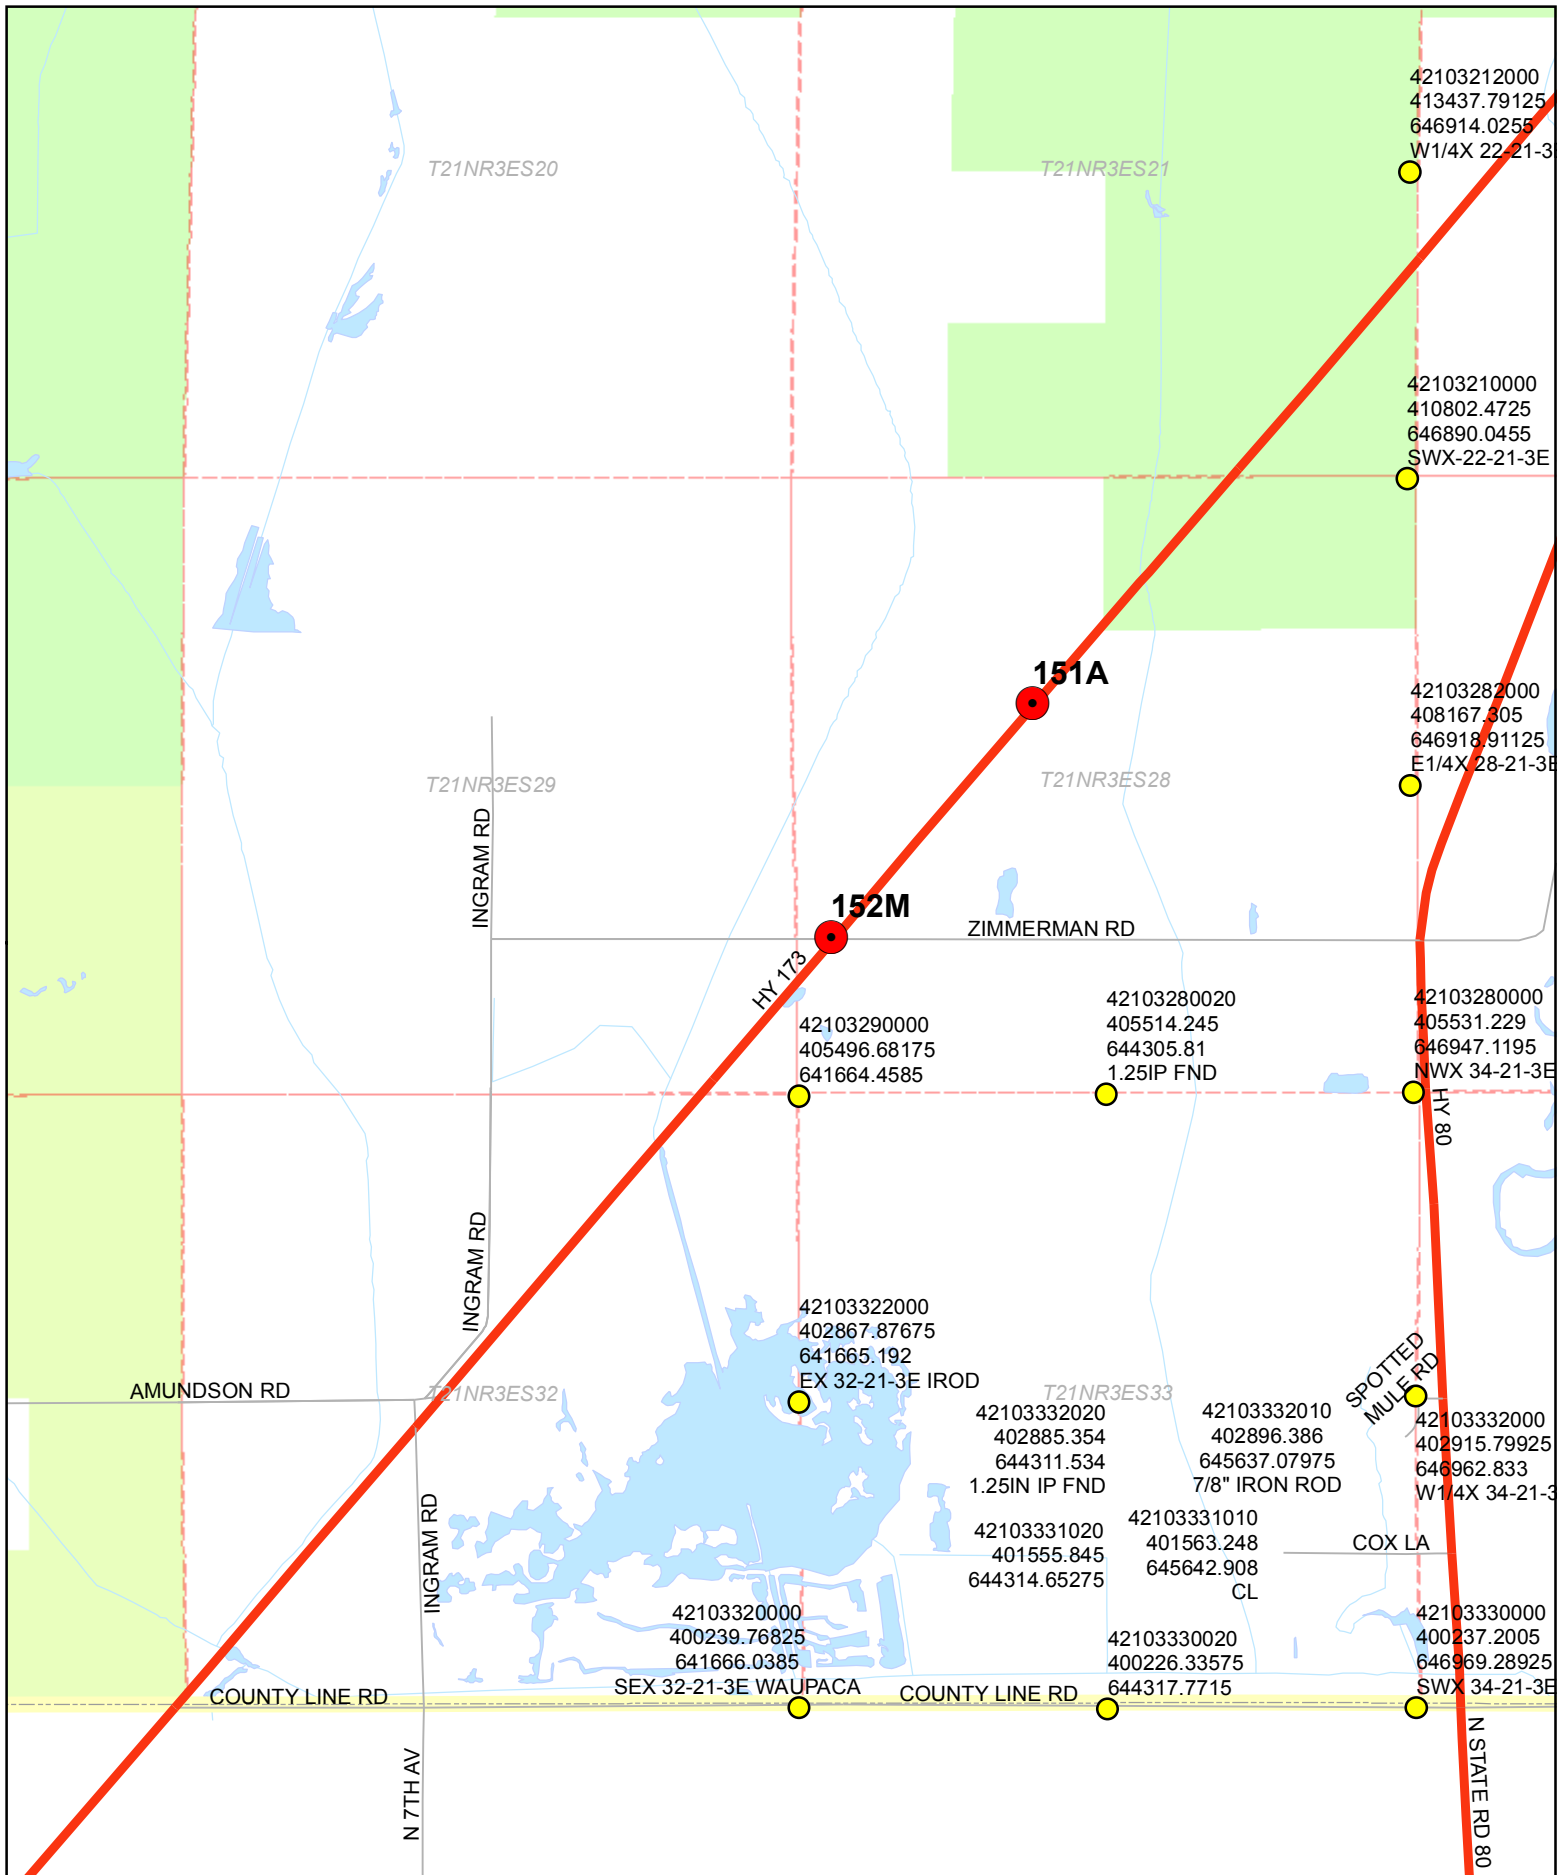

K4

**PLSS Monuments
Wood County, Wisconsin**

Easting: 703866.125
Northing: 400296.75
Coordinates are shown as
Wood County Coordinates