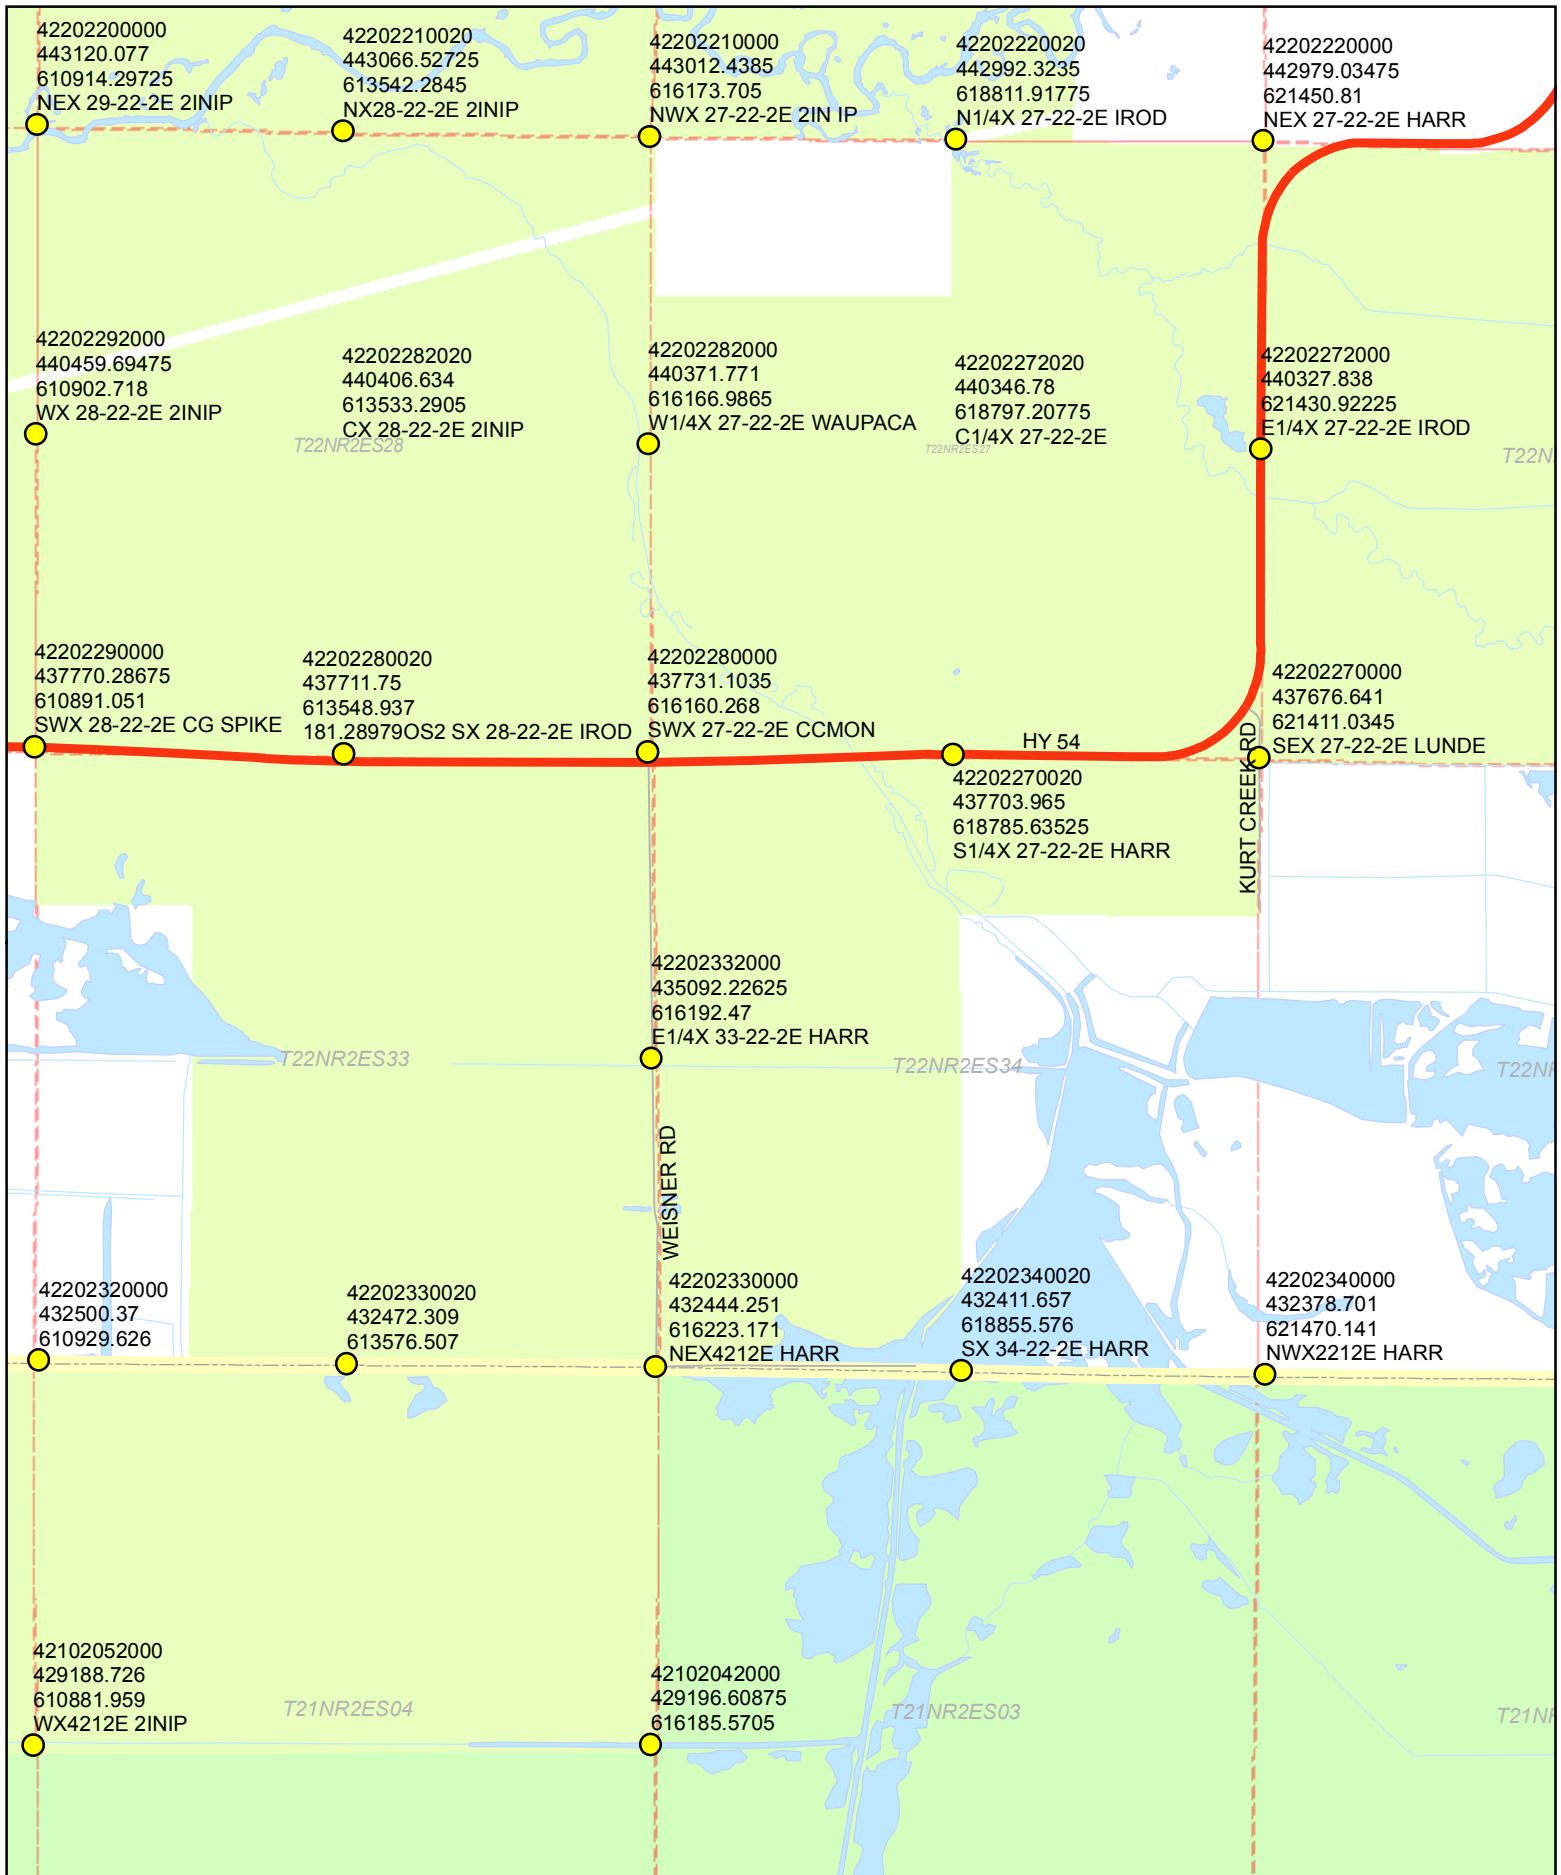

NOT TO SCALE

**H13**

**PLSS Monuments  
Wood County, Wisconsin**

Easting: 703866.125  
 Northing: 400296.75  
 Coordinates are shown as  
 Wood County Coordinates

NOT TO SCALE

**I10**

**PLSS Monuments  
Wood County, Wisconsin**