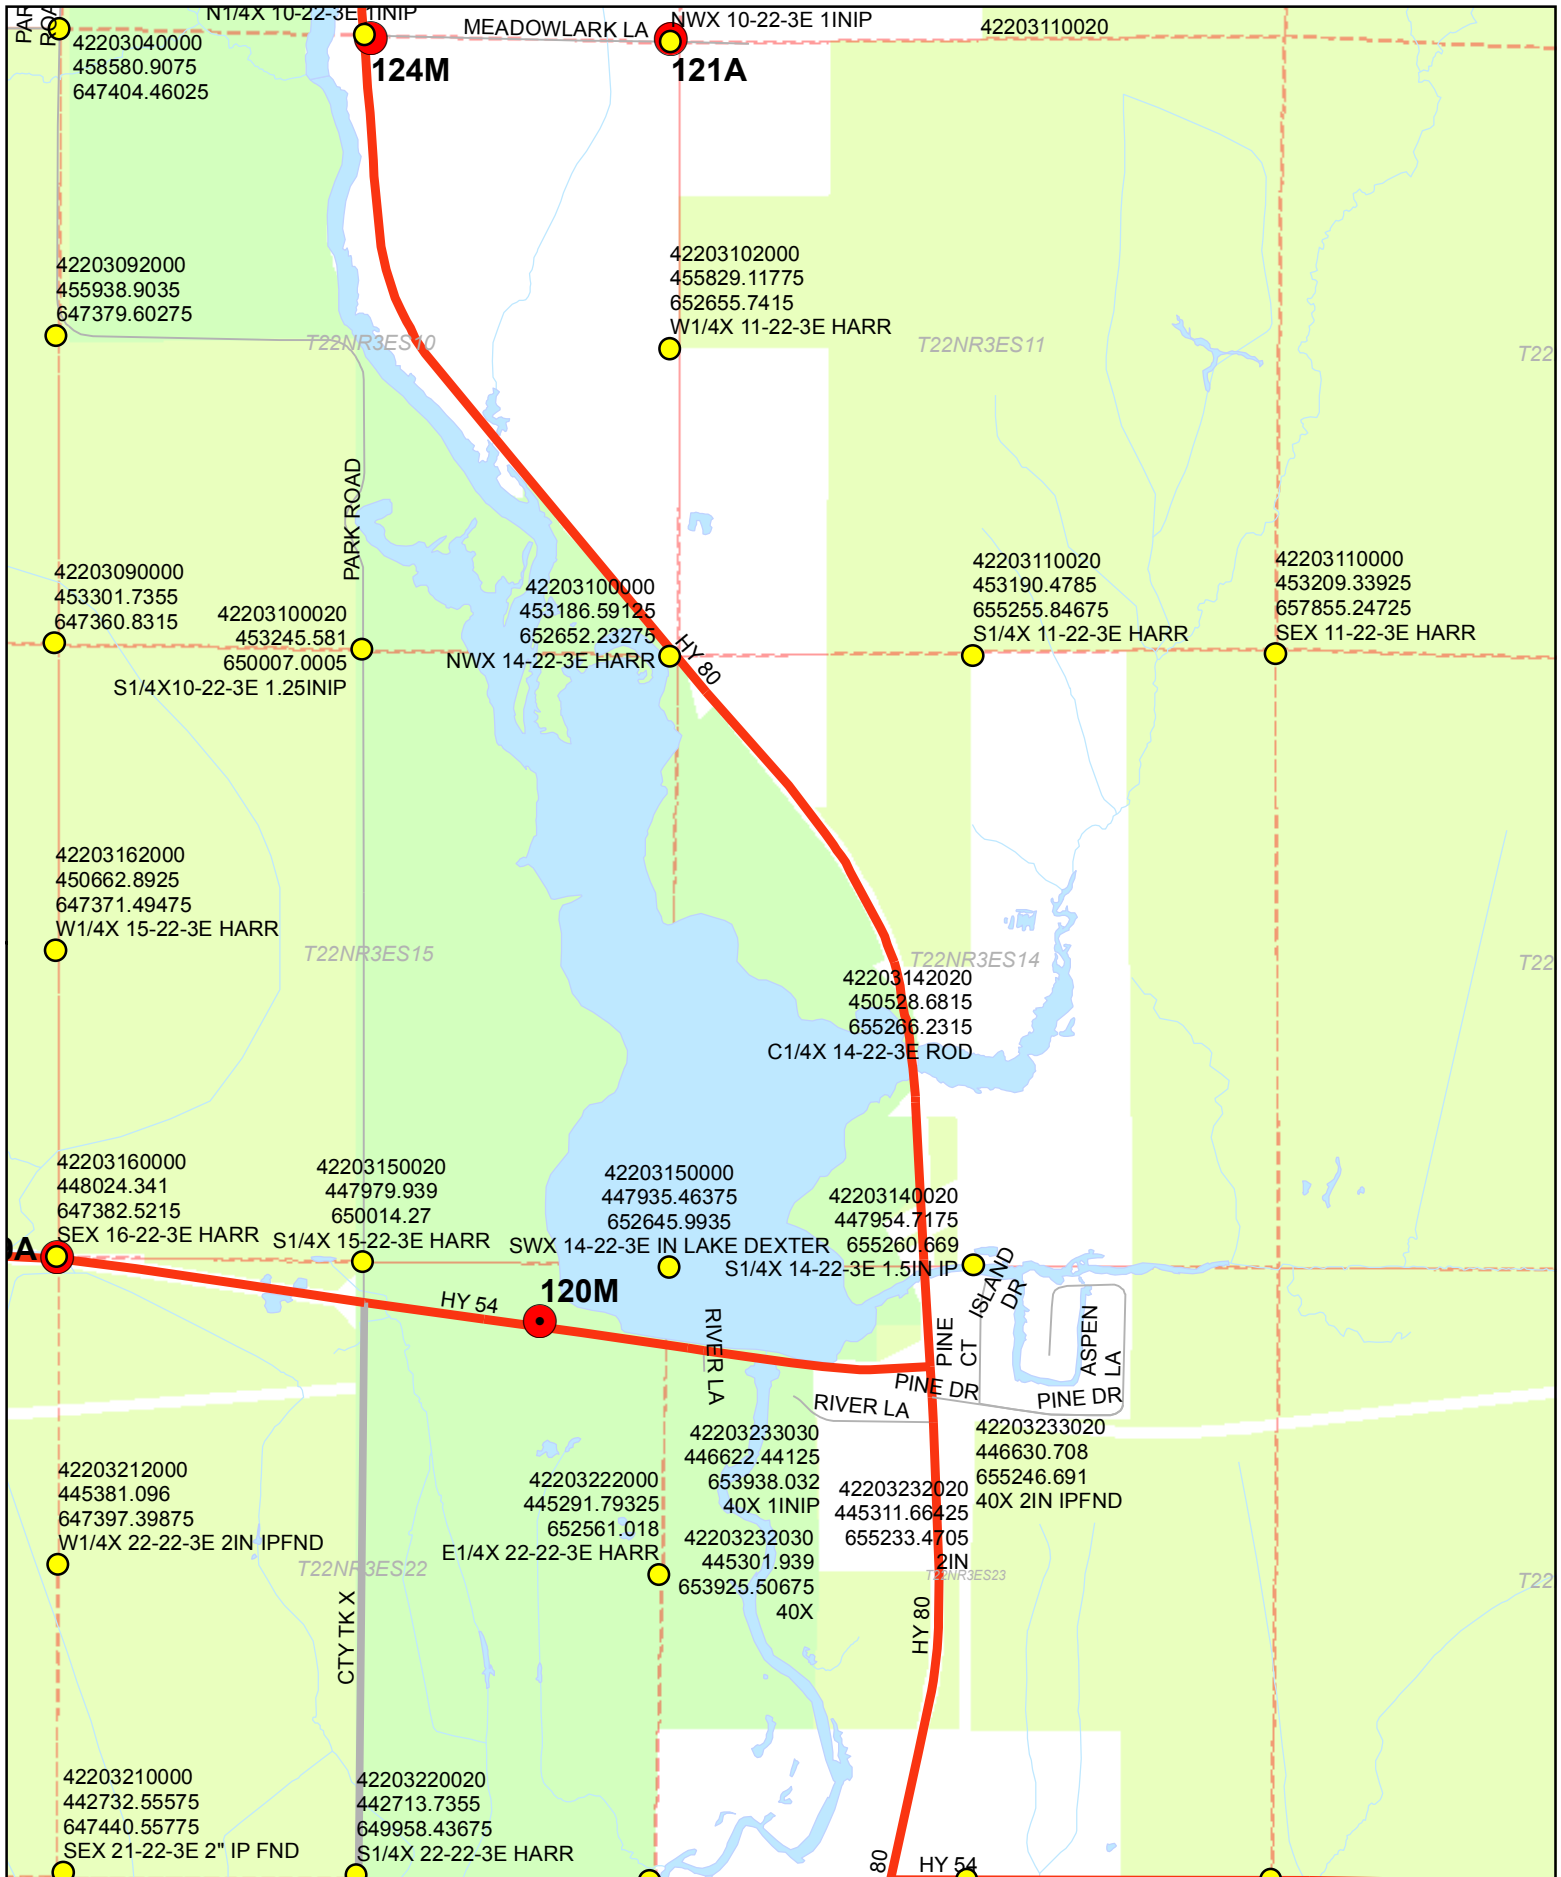

H5

**PLSS Monuments
Wood County, Wisconsin**

Easting: 703866.125
Northing: 400296.75
Coordinates are shown as
Wood County Coordinates