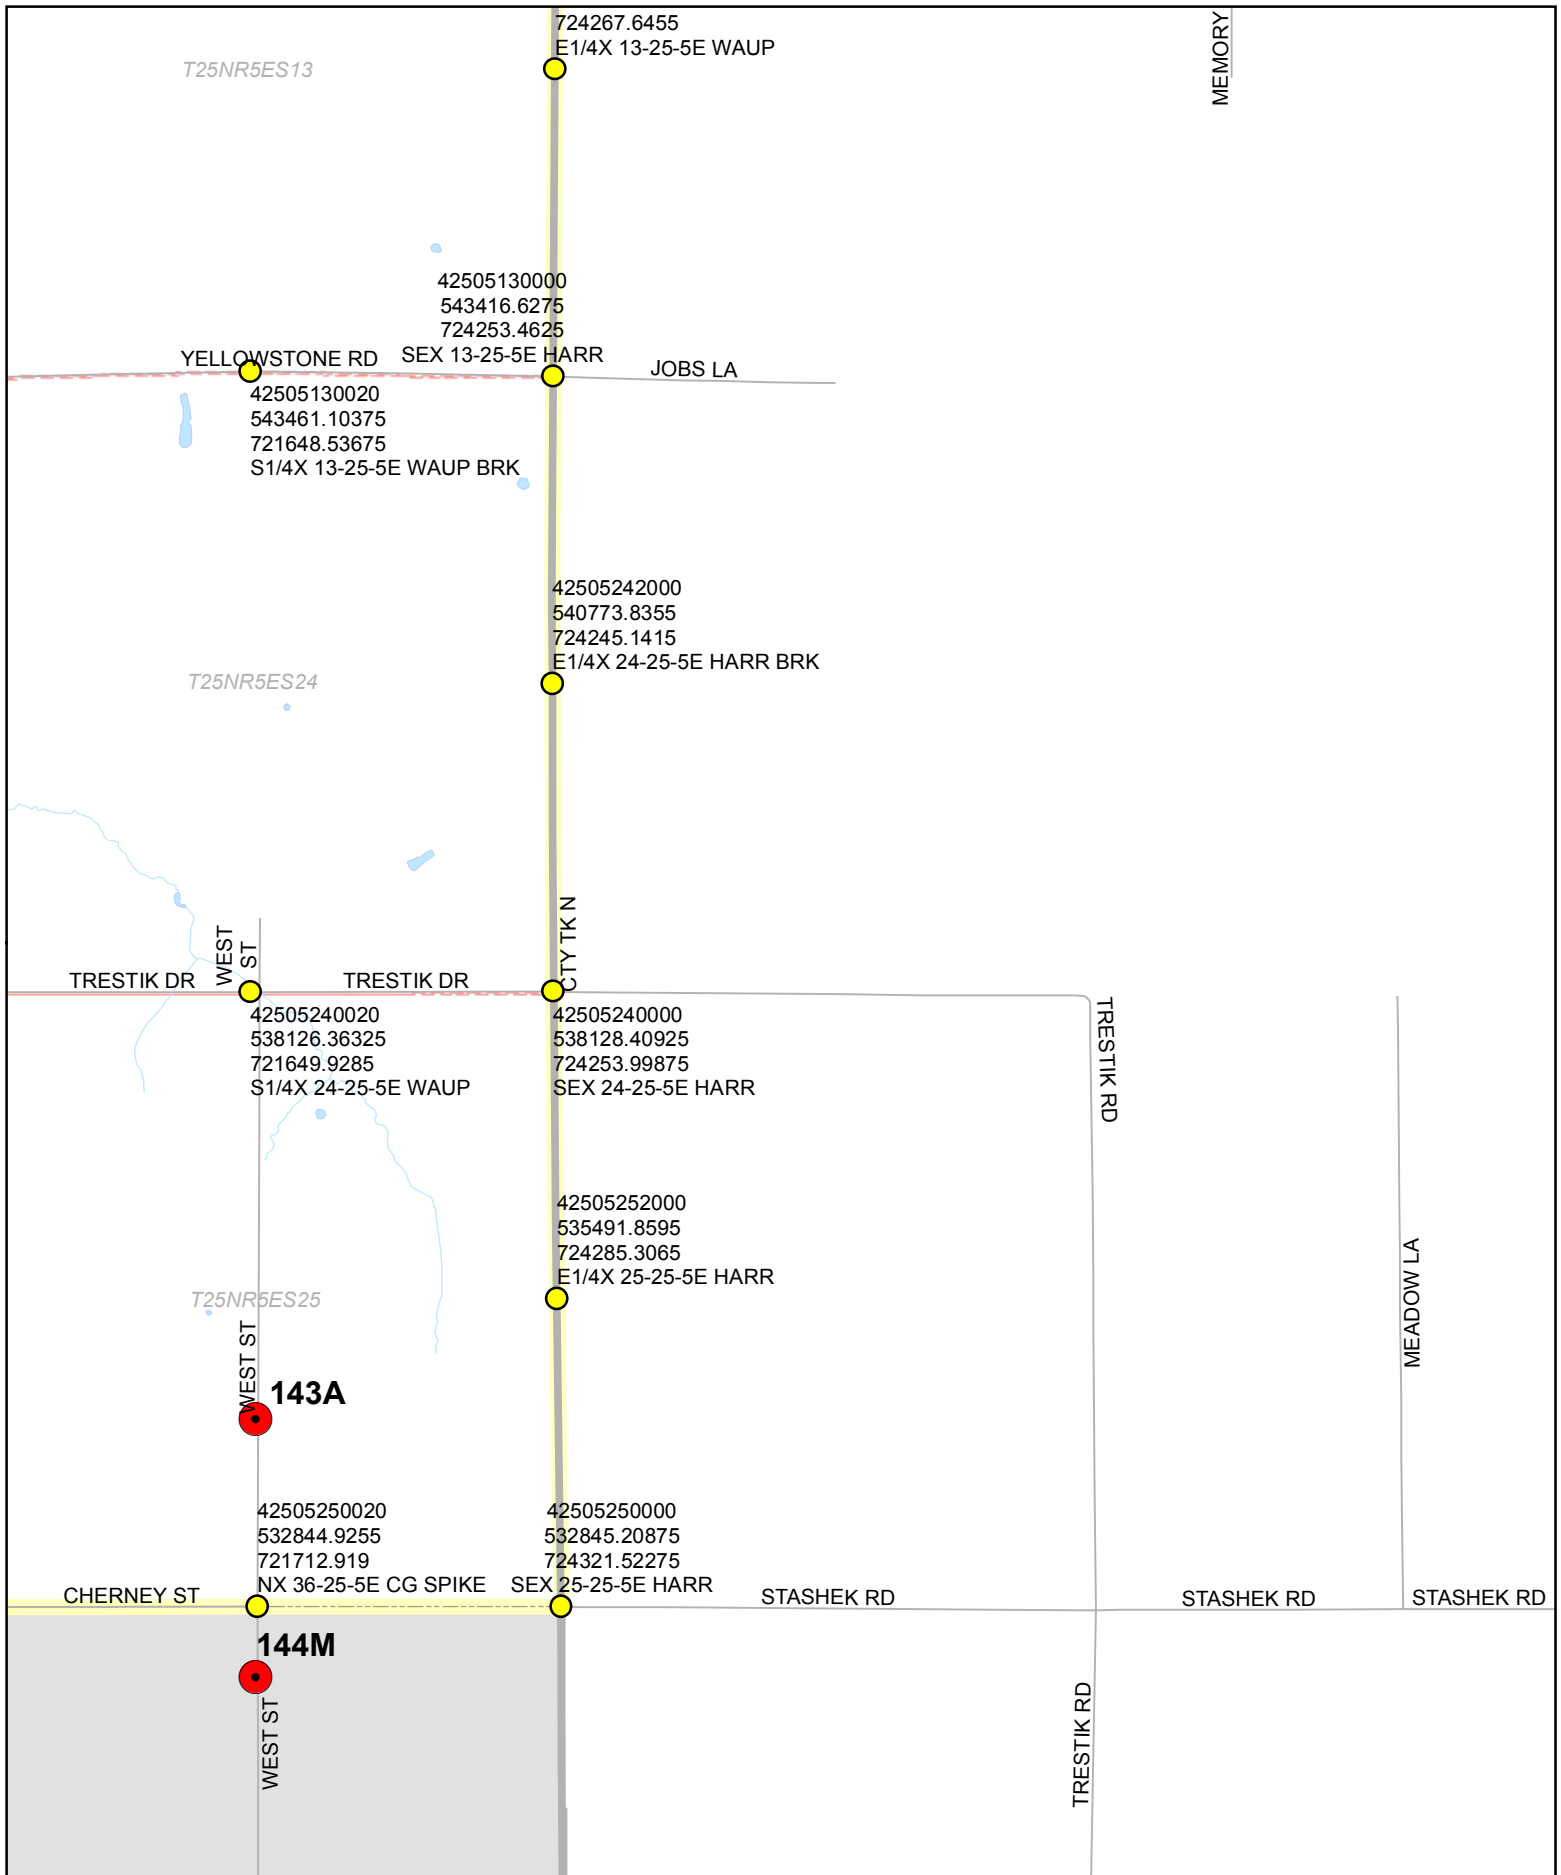

NOT TO SCALE

**B10**

**PLSS Monuments  
Wood County, Wisconsin**

Easting: 703866.125  
 Northing: 400296.75  
 Coordinates are shown as  
 Wood County Coordinates

**B11**

**PLSS Monuments  
Wood County, Wisconsin**