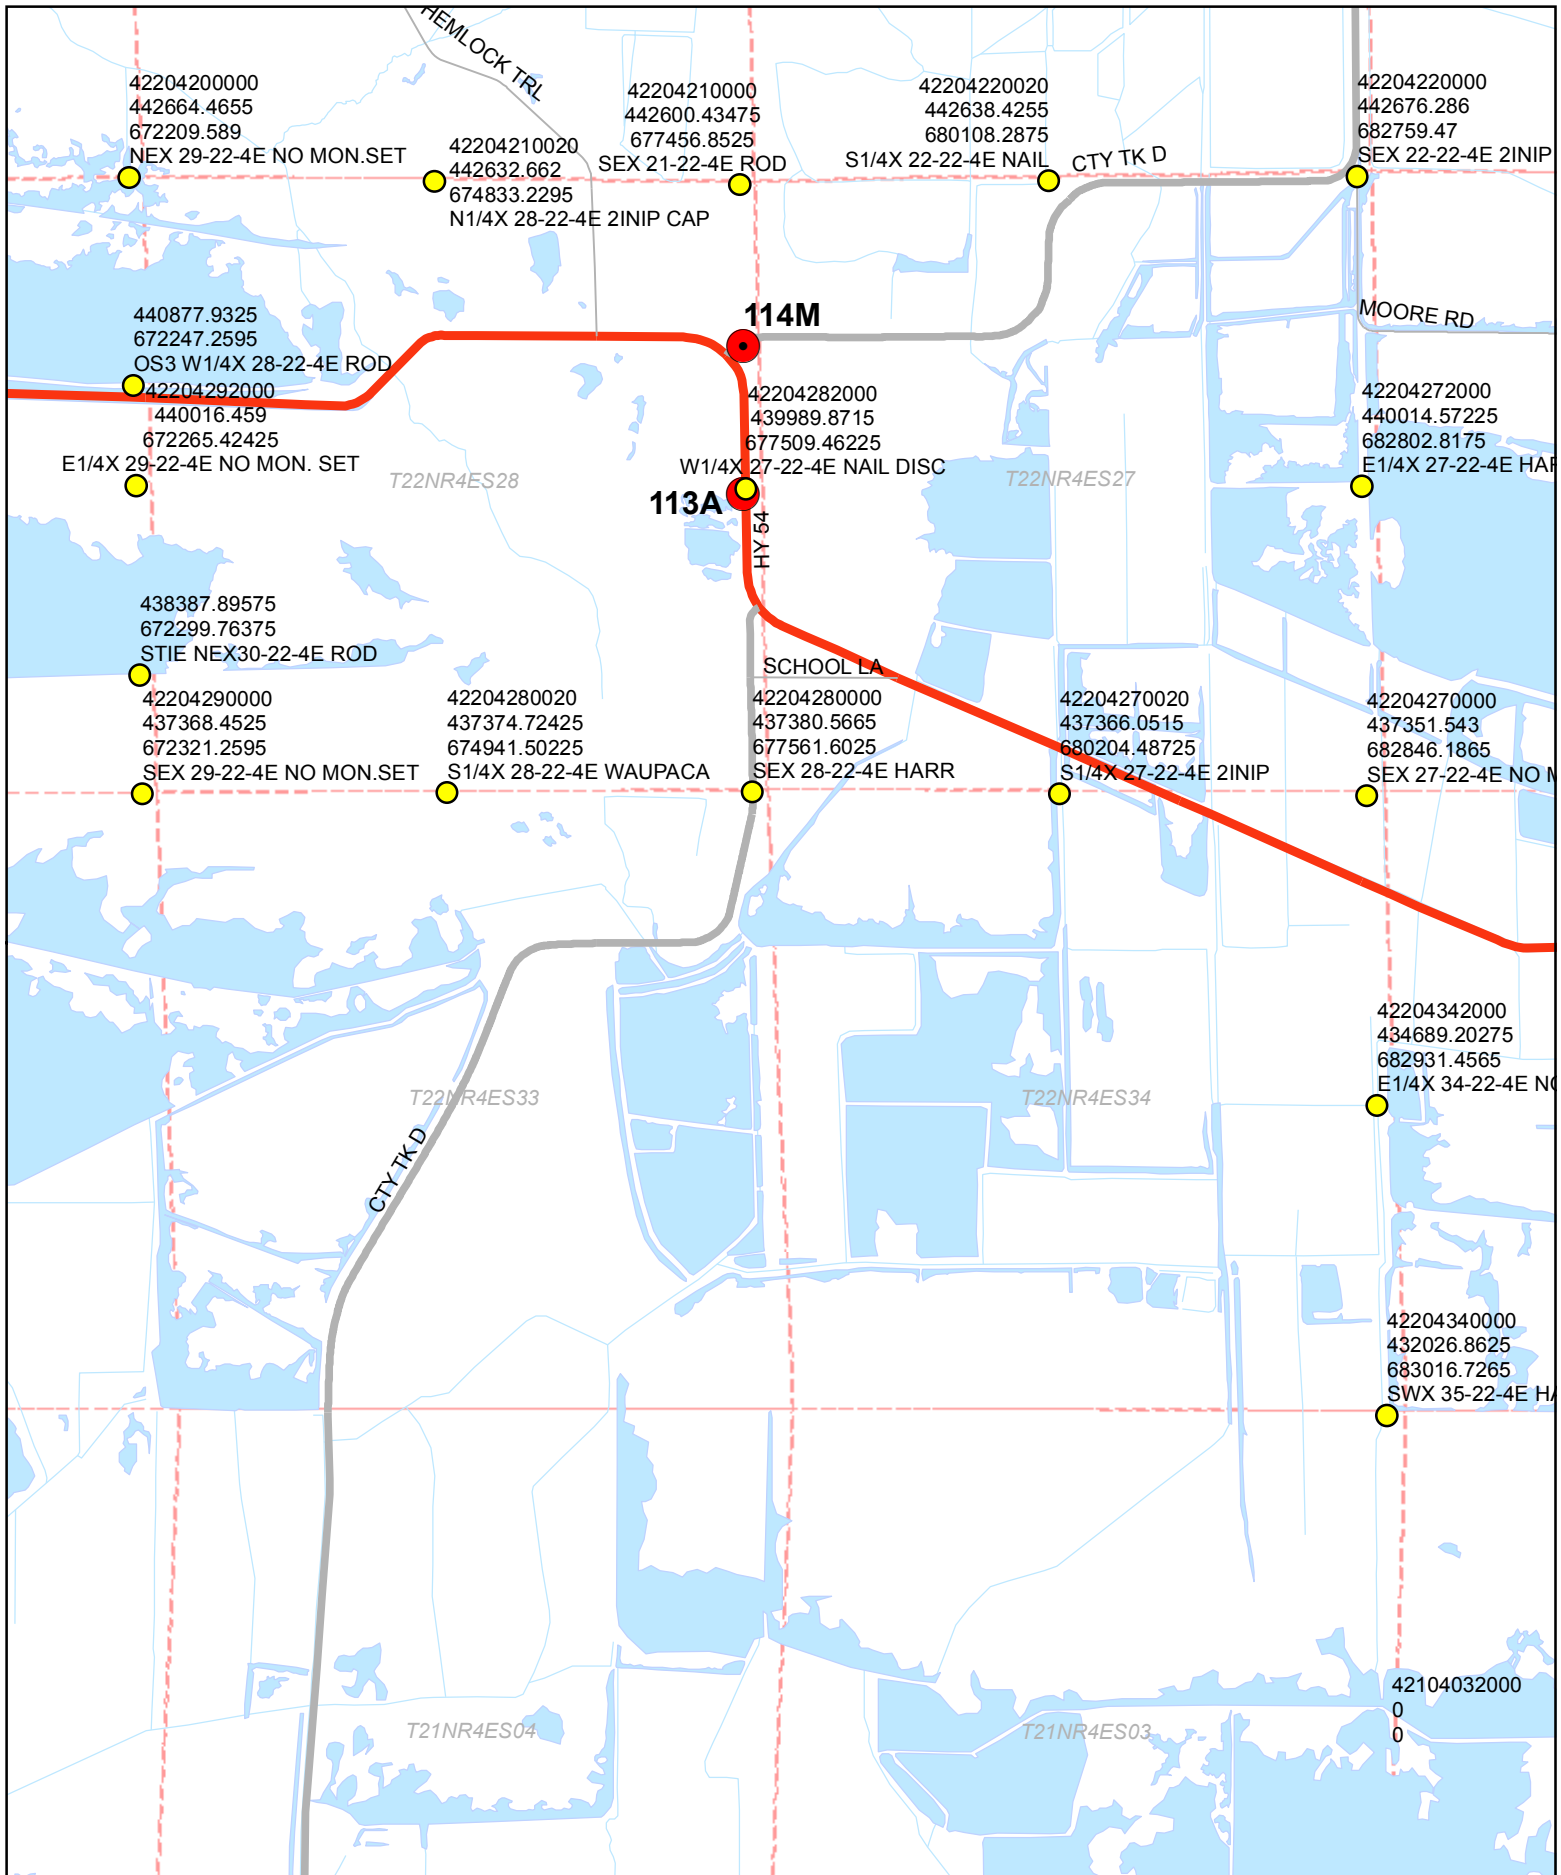

NOT TO SCALE

**H13**

**PLSS Monuments  
Wood County, Wisconsin**

Easting: 703866.125  
 Northing: 400296.75  
 Coordinates are shown as  
 Wood County Coordinates

NOT TO SCALE

**I10**

**PLSS Monuments  
Wood County, Wisconsin**