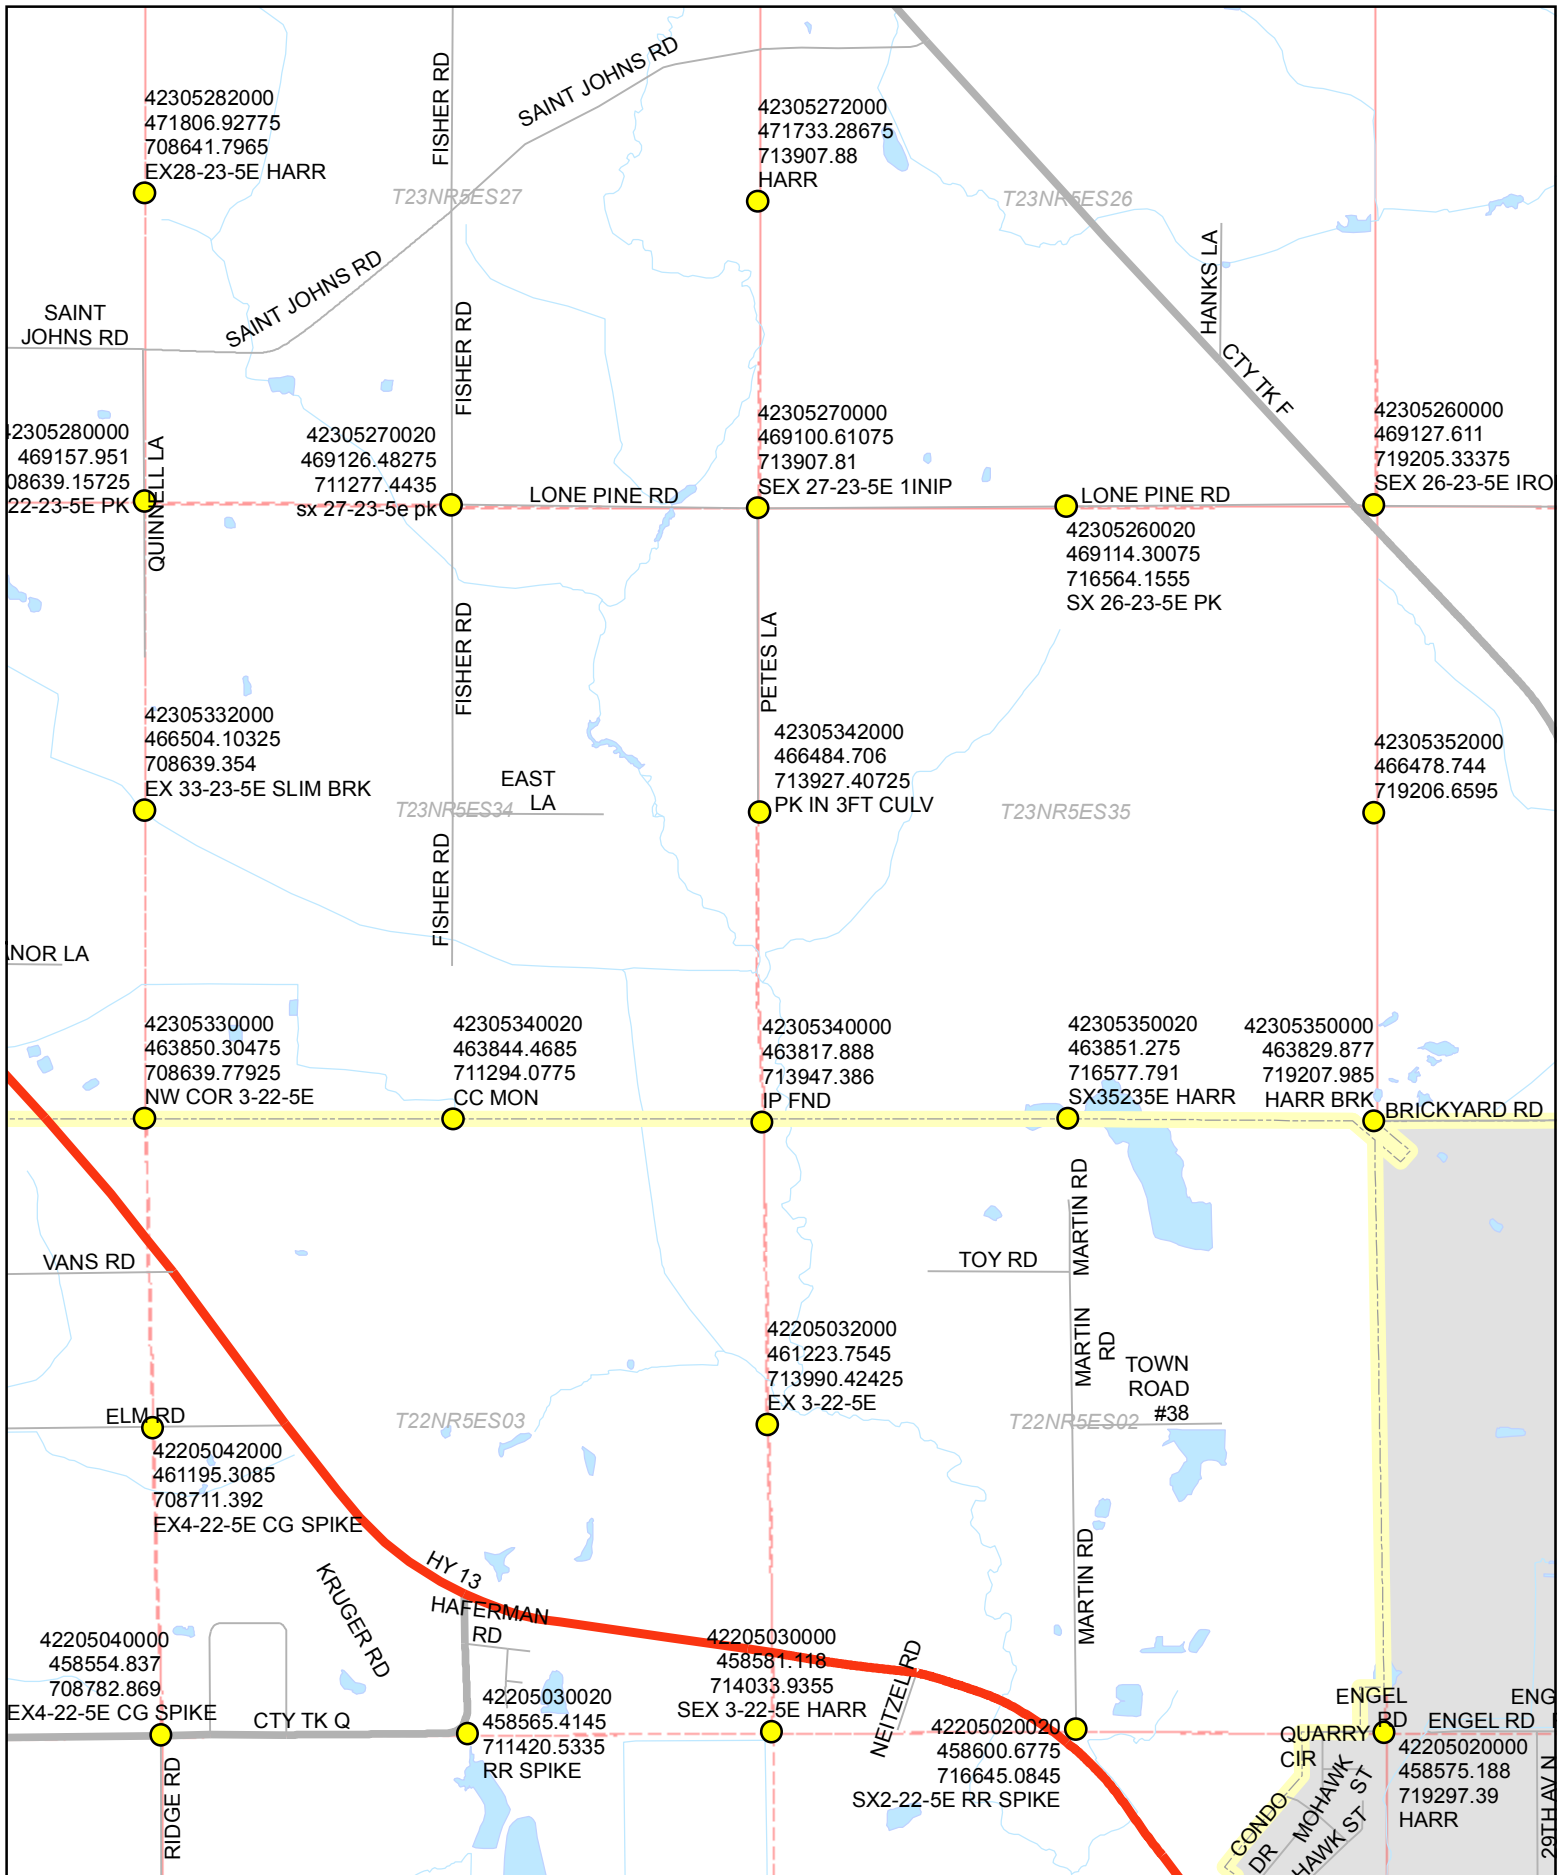

G10

**PLSS Monuments
Wood County, Wisconsin**

Easting: 703866.125
Northing: 400296.75
Coordinates are shown as
Wood County Coordinates