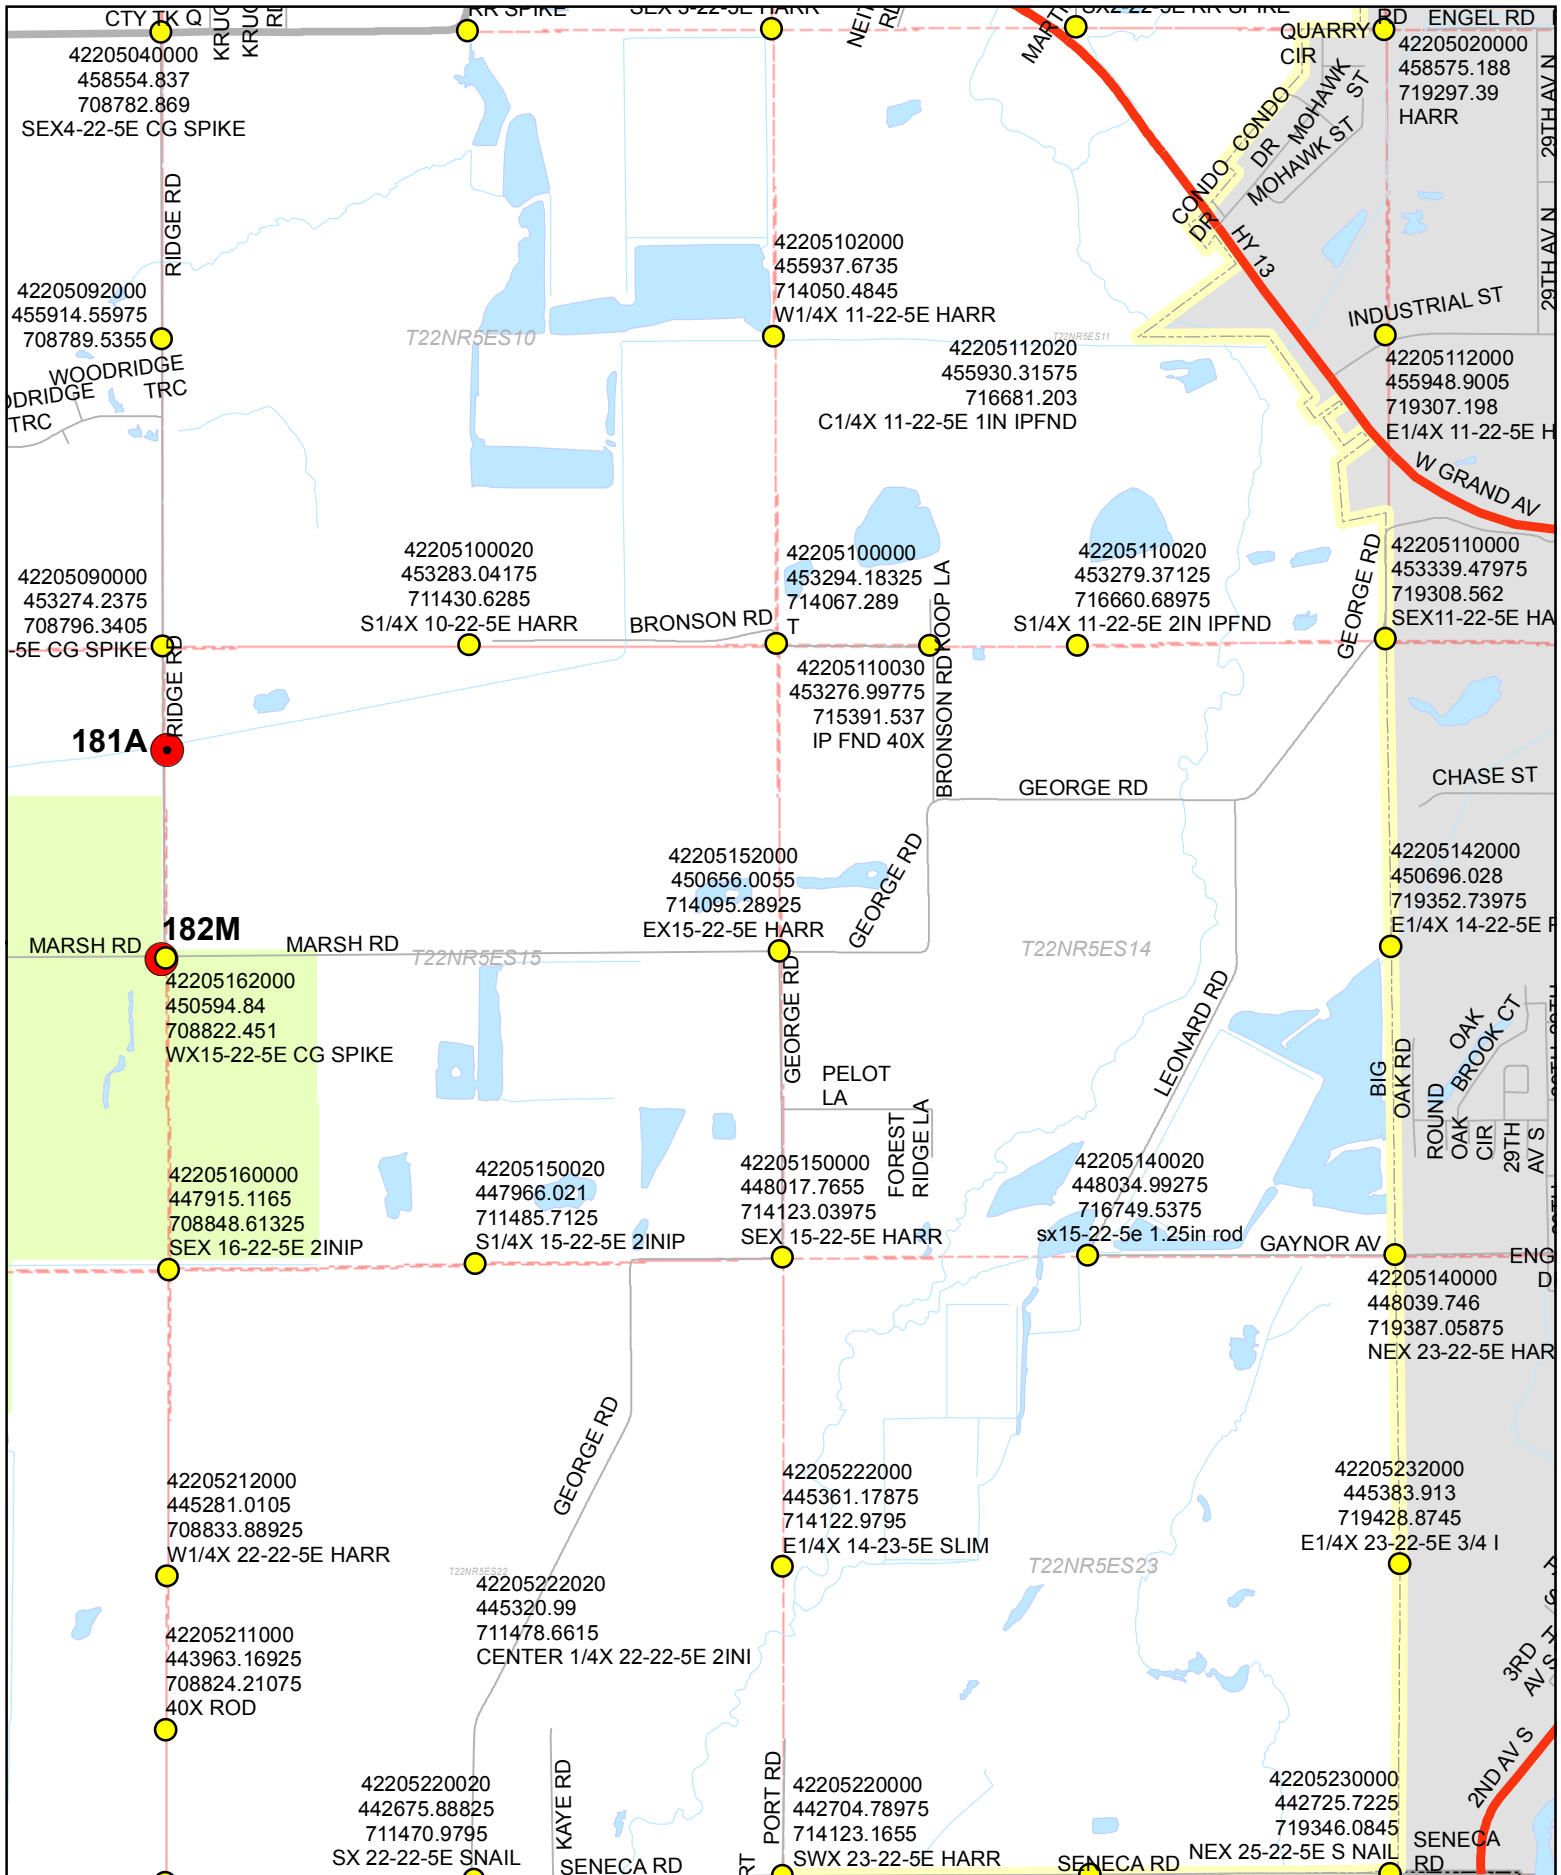

H10

**PLSS Monuments
Wood County, Wisconsin**

Easting: 703866.125
Northing: 400296.75
Coordinates are shown as
Wood County Coordinates