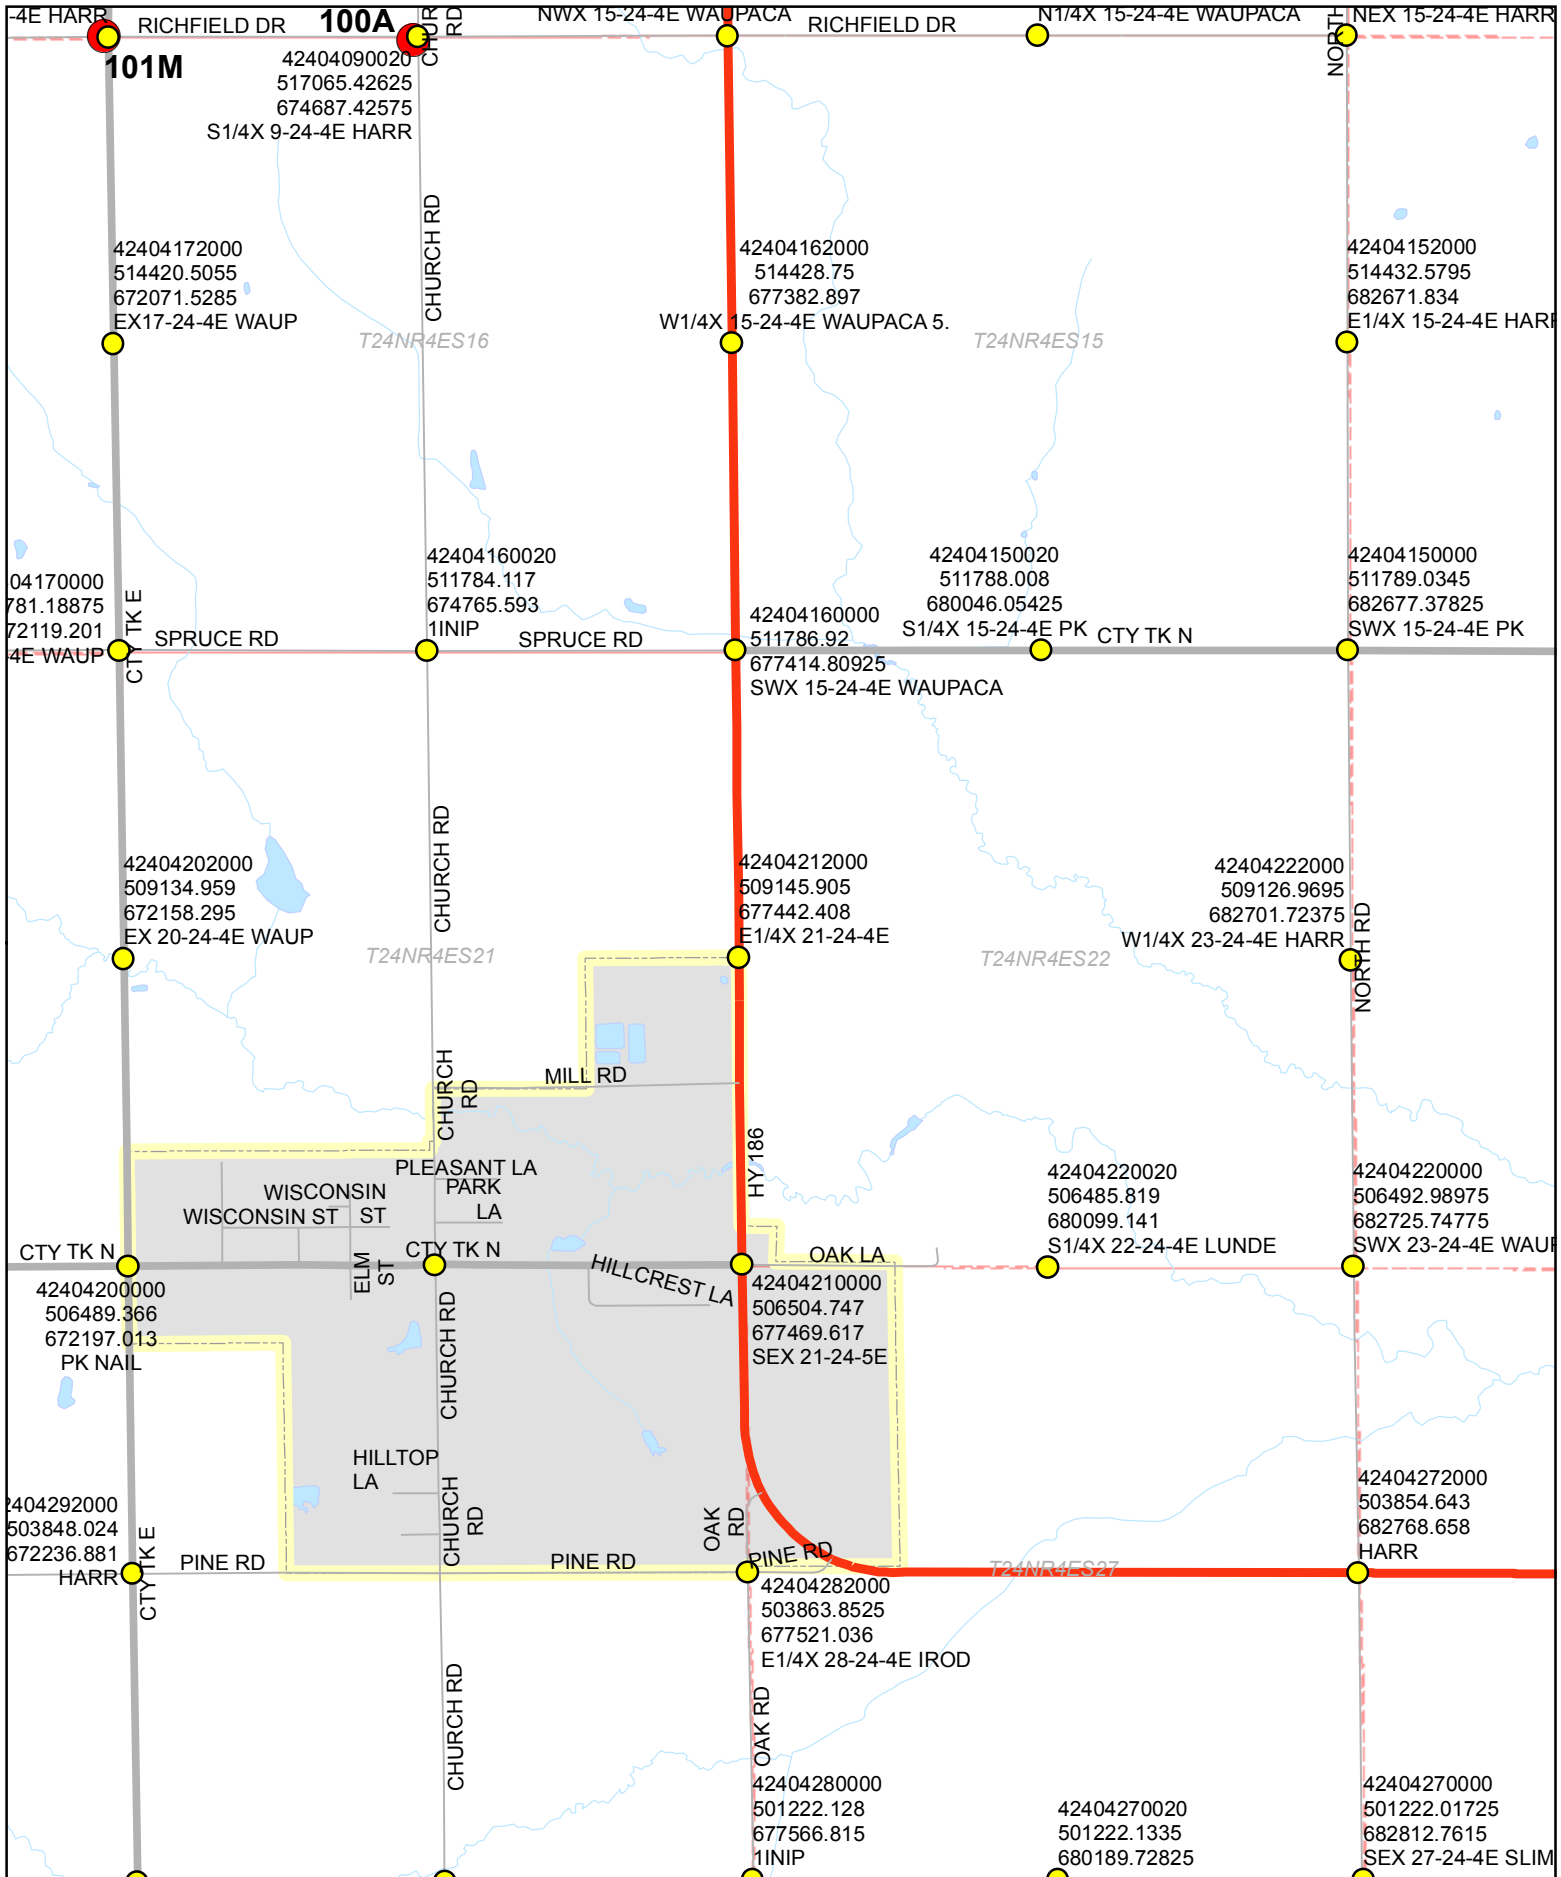

NOT TO SCALE

**D6**

**PLSS Monuments  
Wood County, Wisconsin**

Easting: 703866.125  
 Northing: 400296.75  
 Coordinates are shown as  
 Wood County Coordinates

**D7**

**PLSS Monuments  
Wood County, Wisconsin**