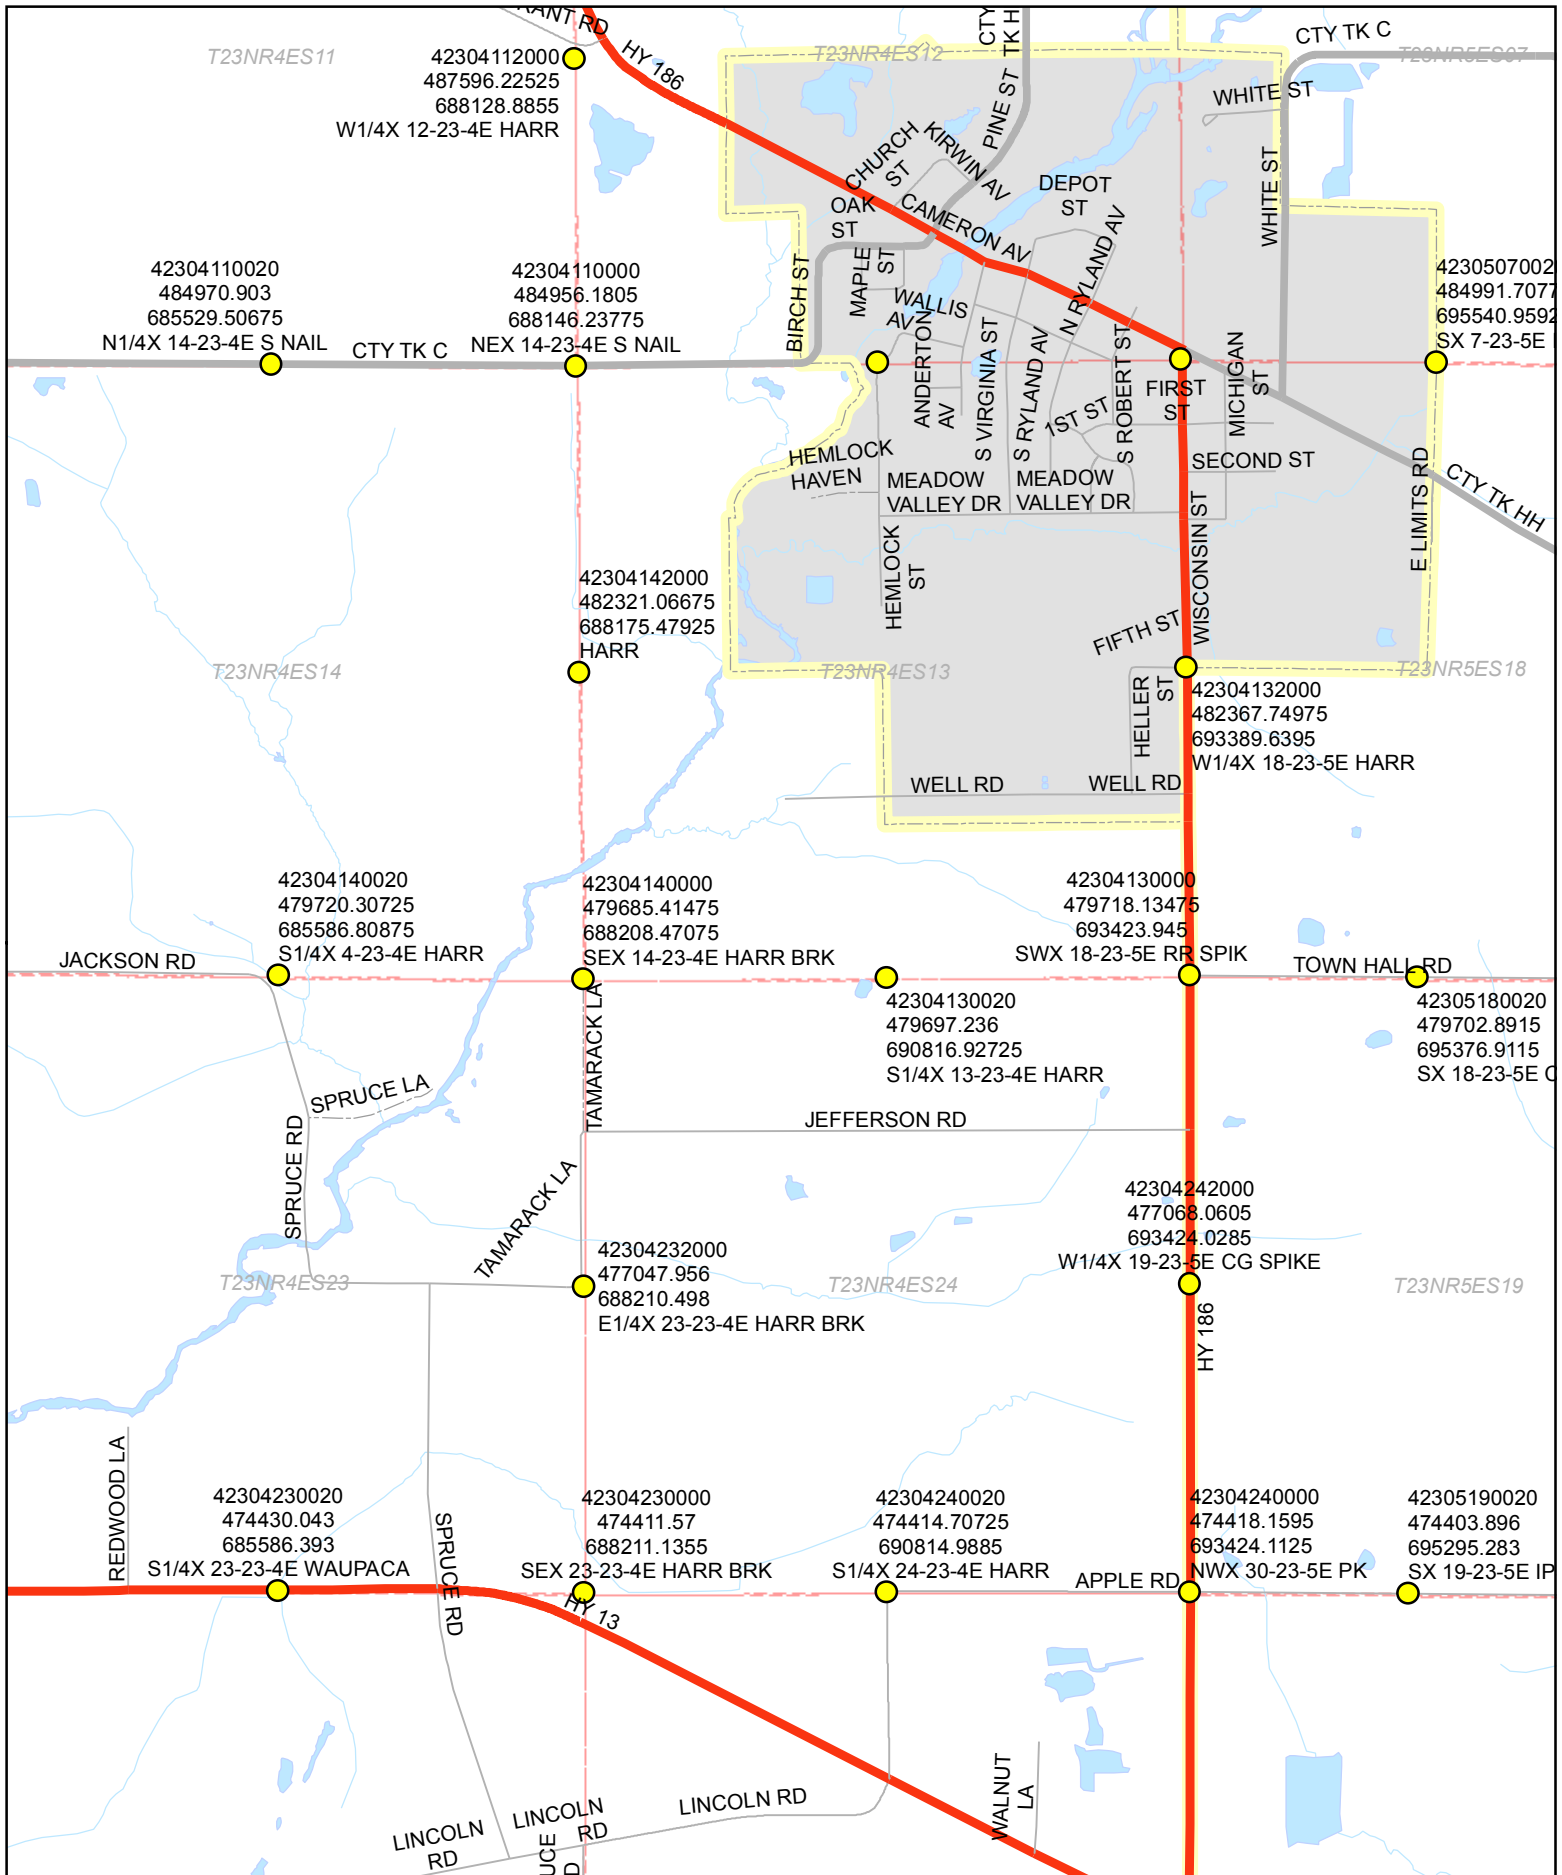

F8

**PLSS Monuments
Wood County, Wisconsin**

Easting: 703866.125
Northing: 400296.75
Coordinates are shown as
Wood County Coordinates