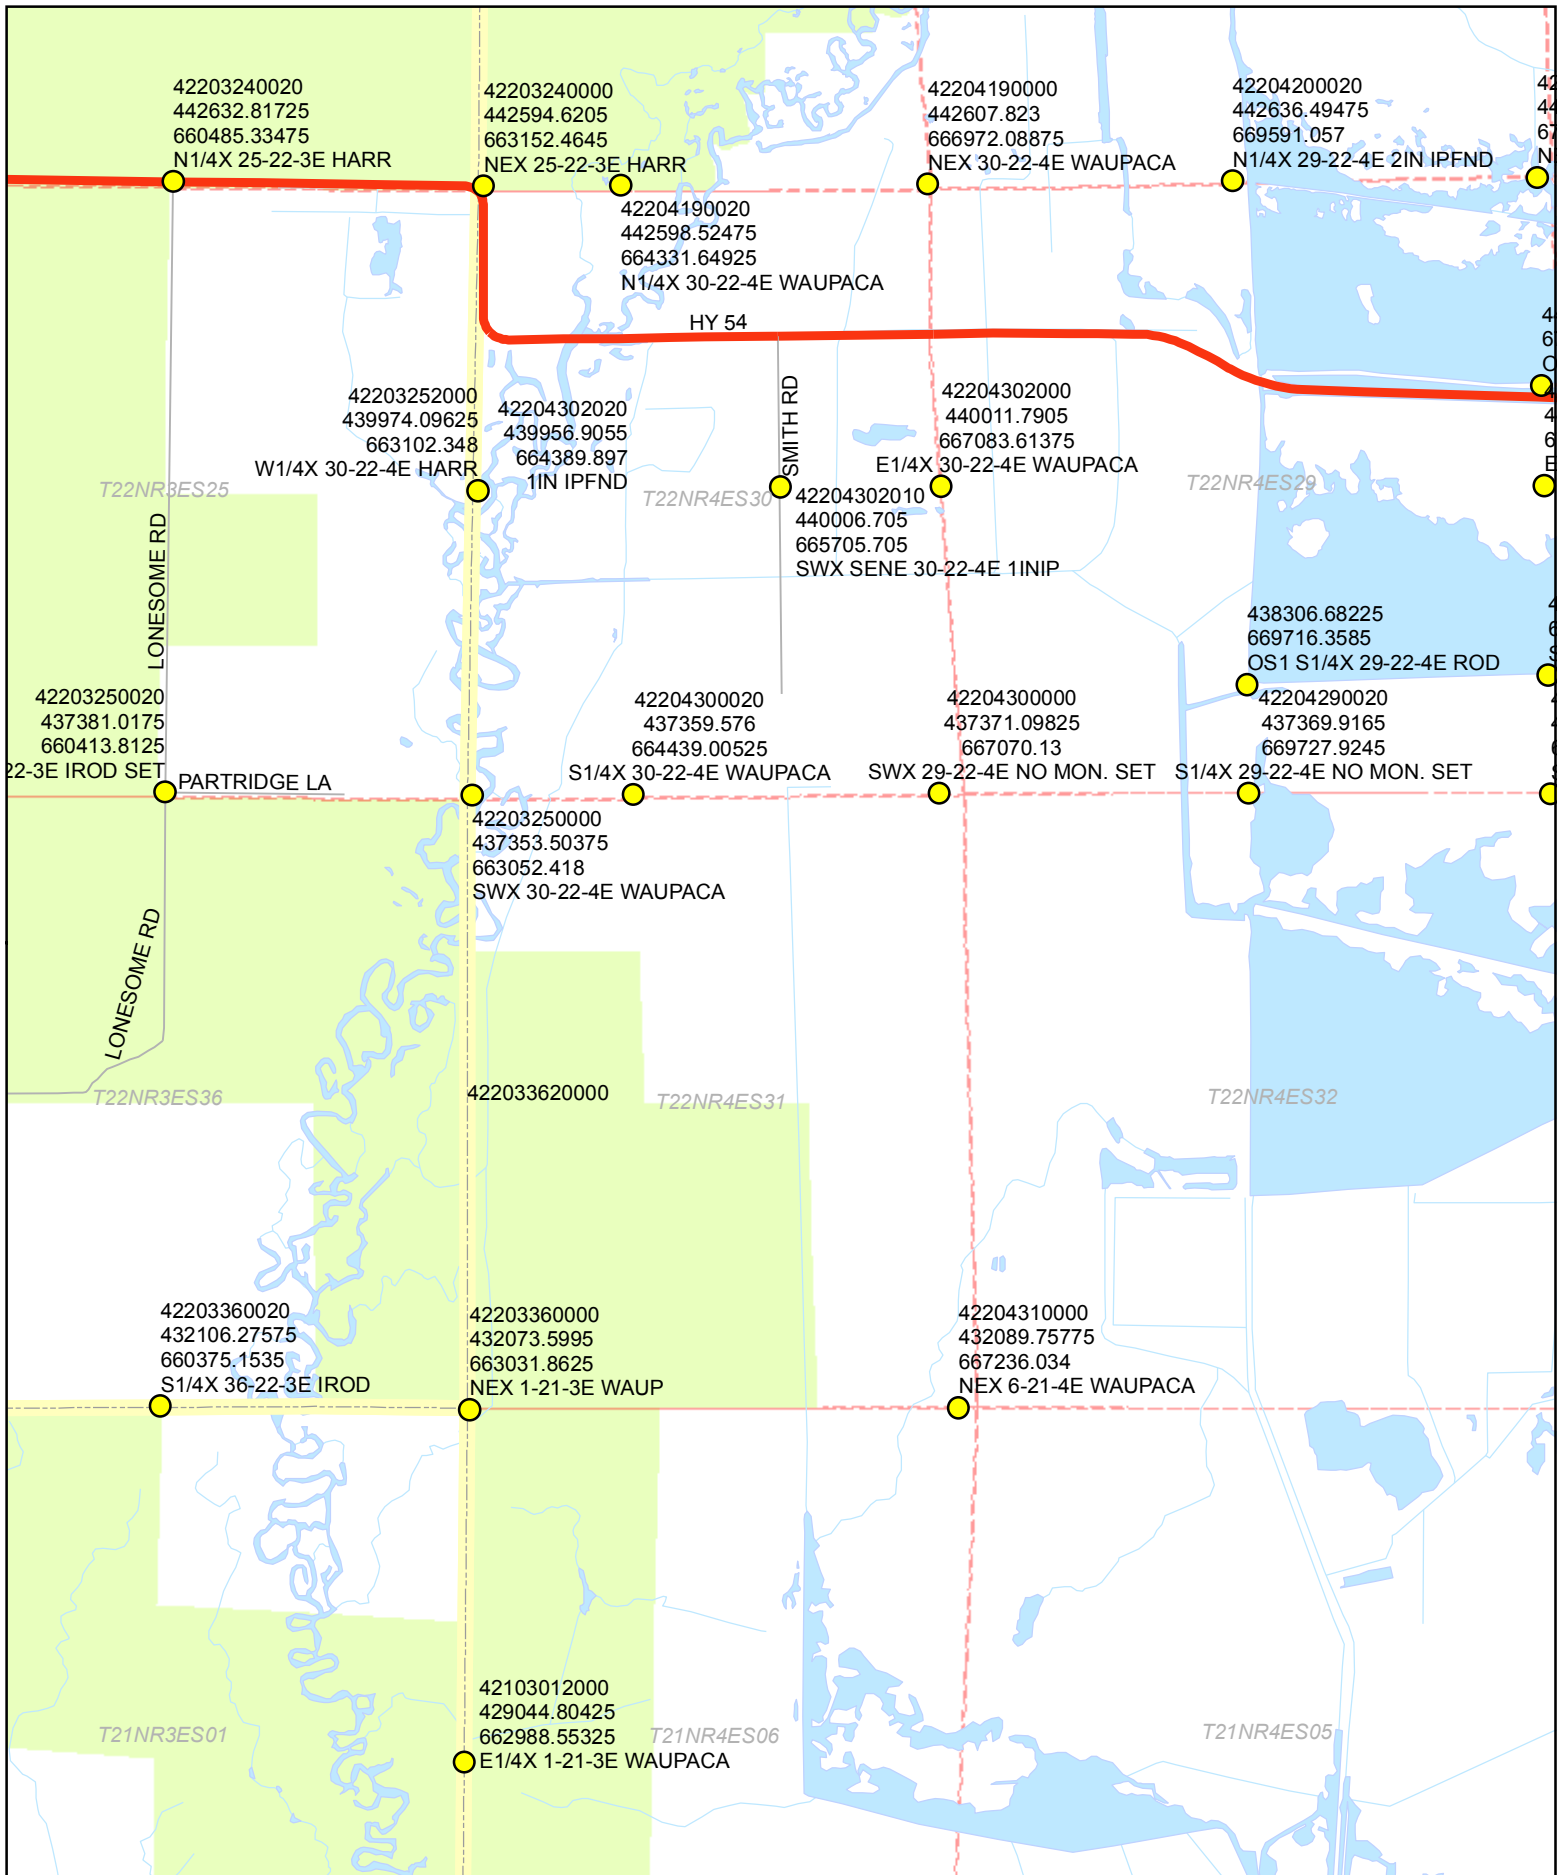

NOT TO SCALE

**H13**

**PLSS Monuments  
Wood County, Wisconsin**

Easting: 703866.125  
 Northing: 400296.75  
 Coordinates are shown as  
 Wood County Coordinates

NOT TO SCALE

**I10**

**PLSS Monuments  
Wood County, Wisconsin**