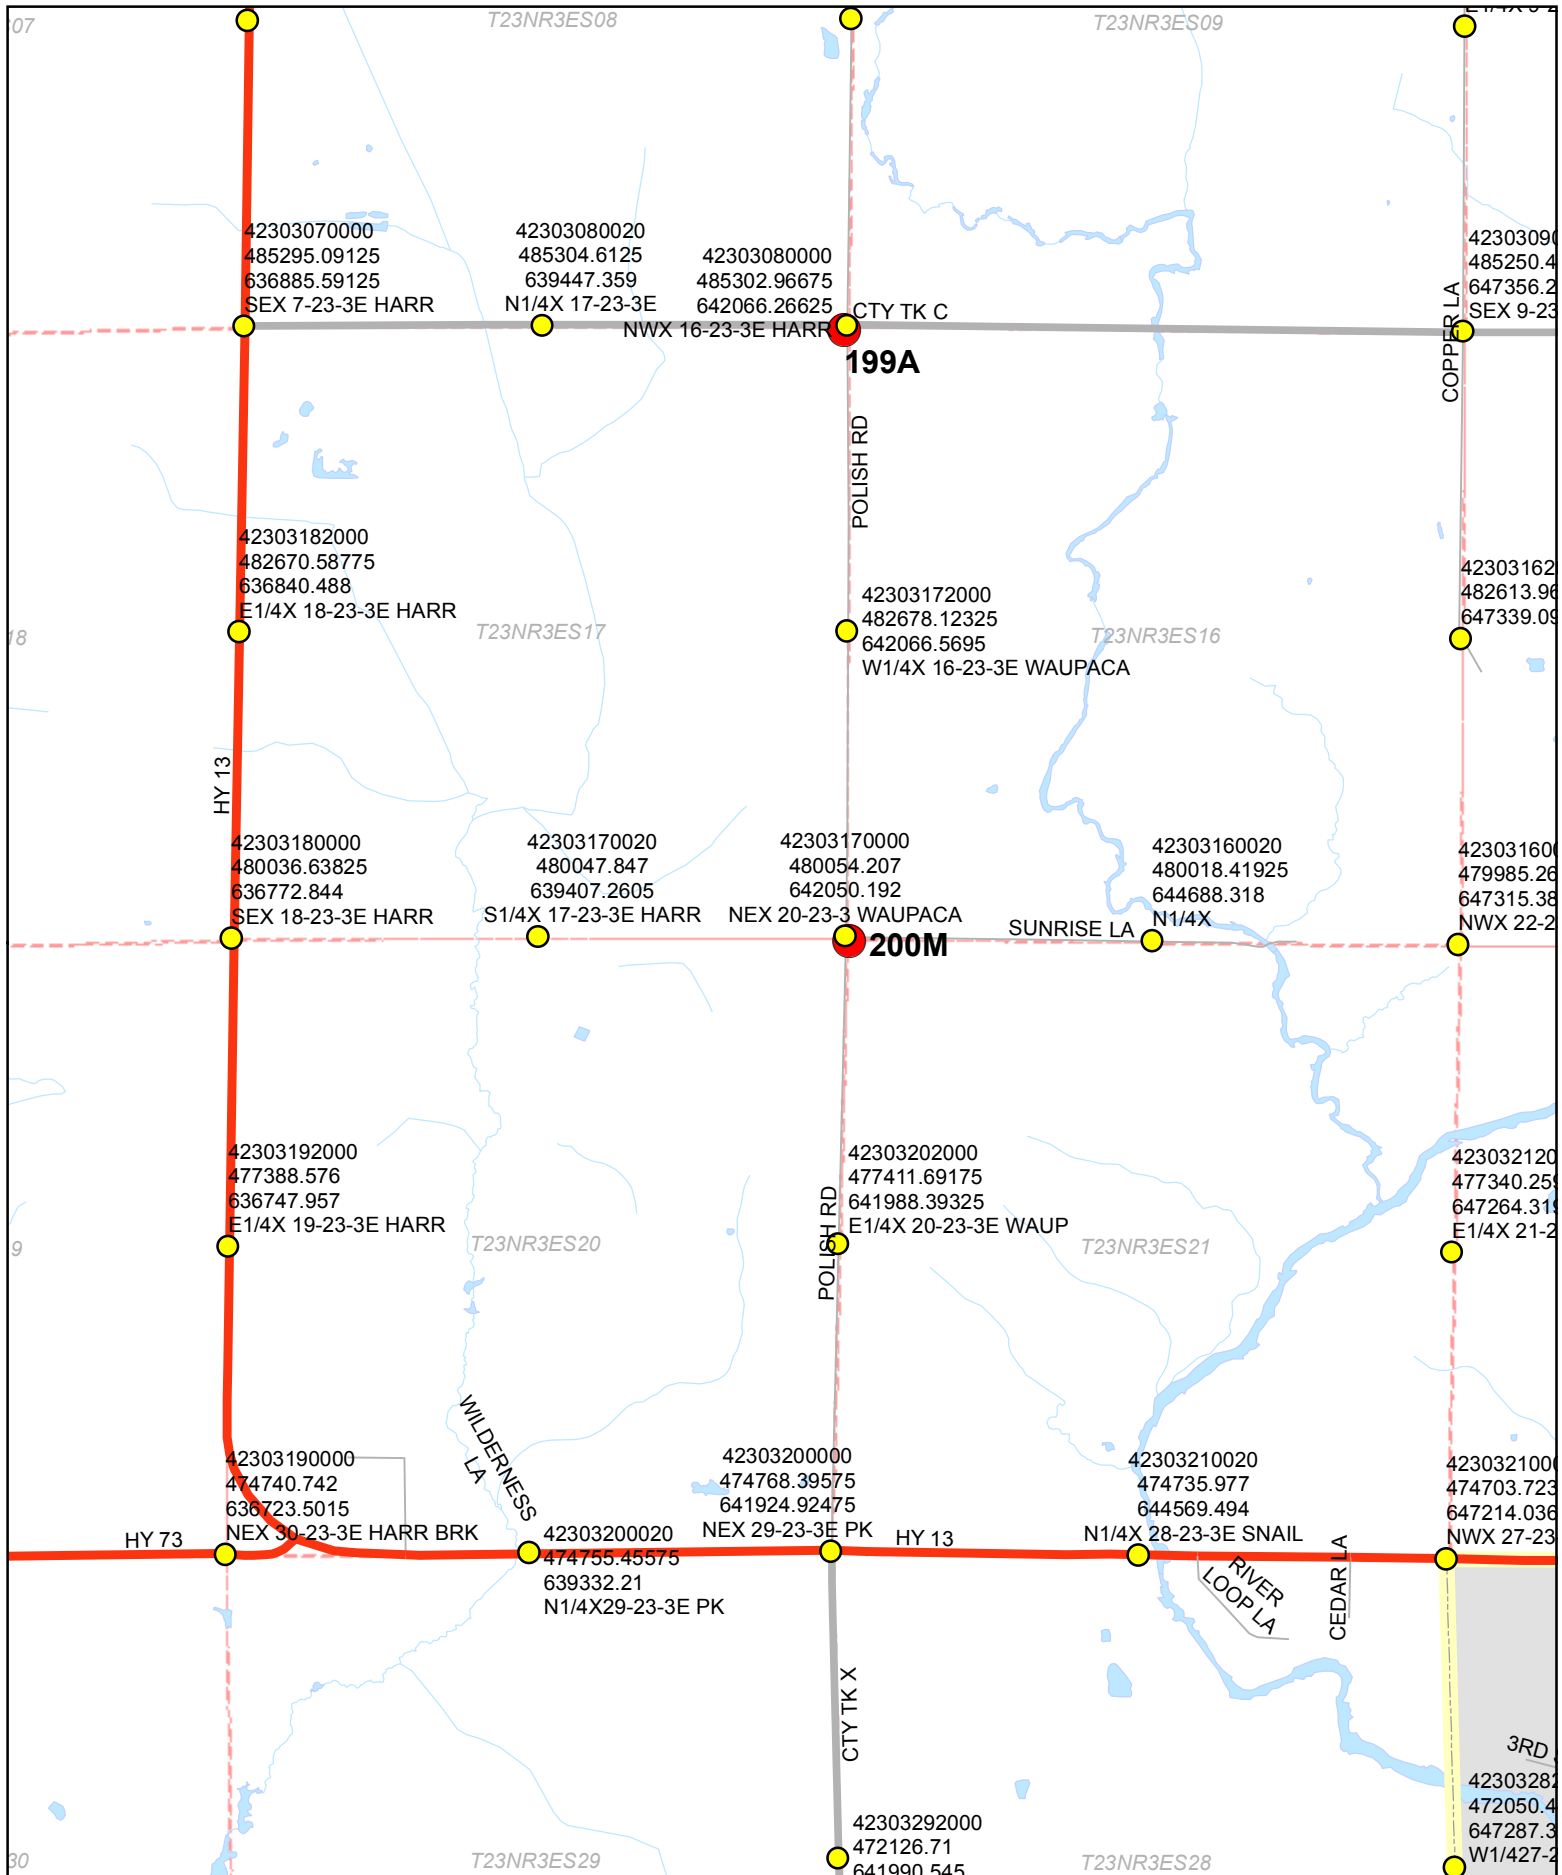

F4

**PLSS Monuments
Wood County, Wisconsin**

Easting: 703866.125
Northing: 400296.75
Coordinates are shown as
Wood County Coordinates