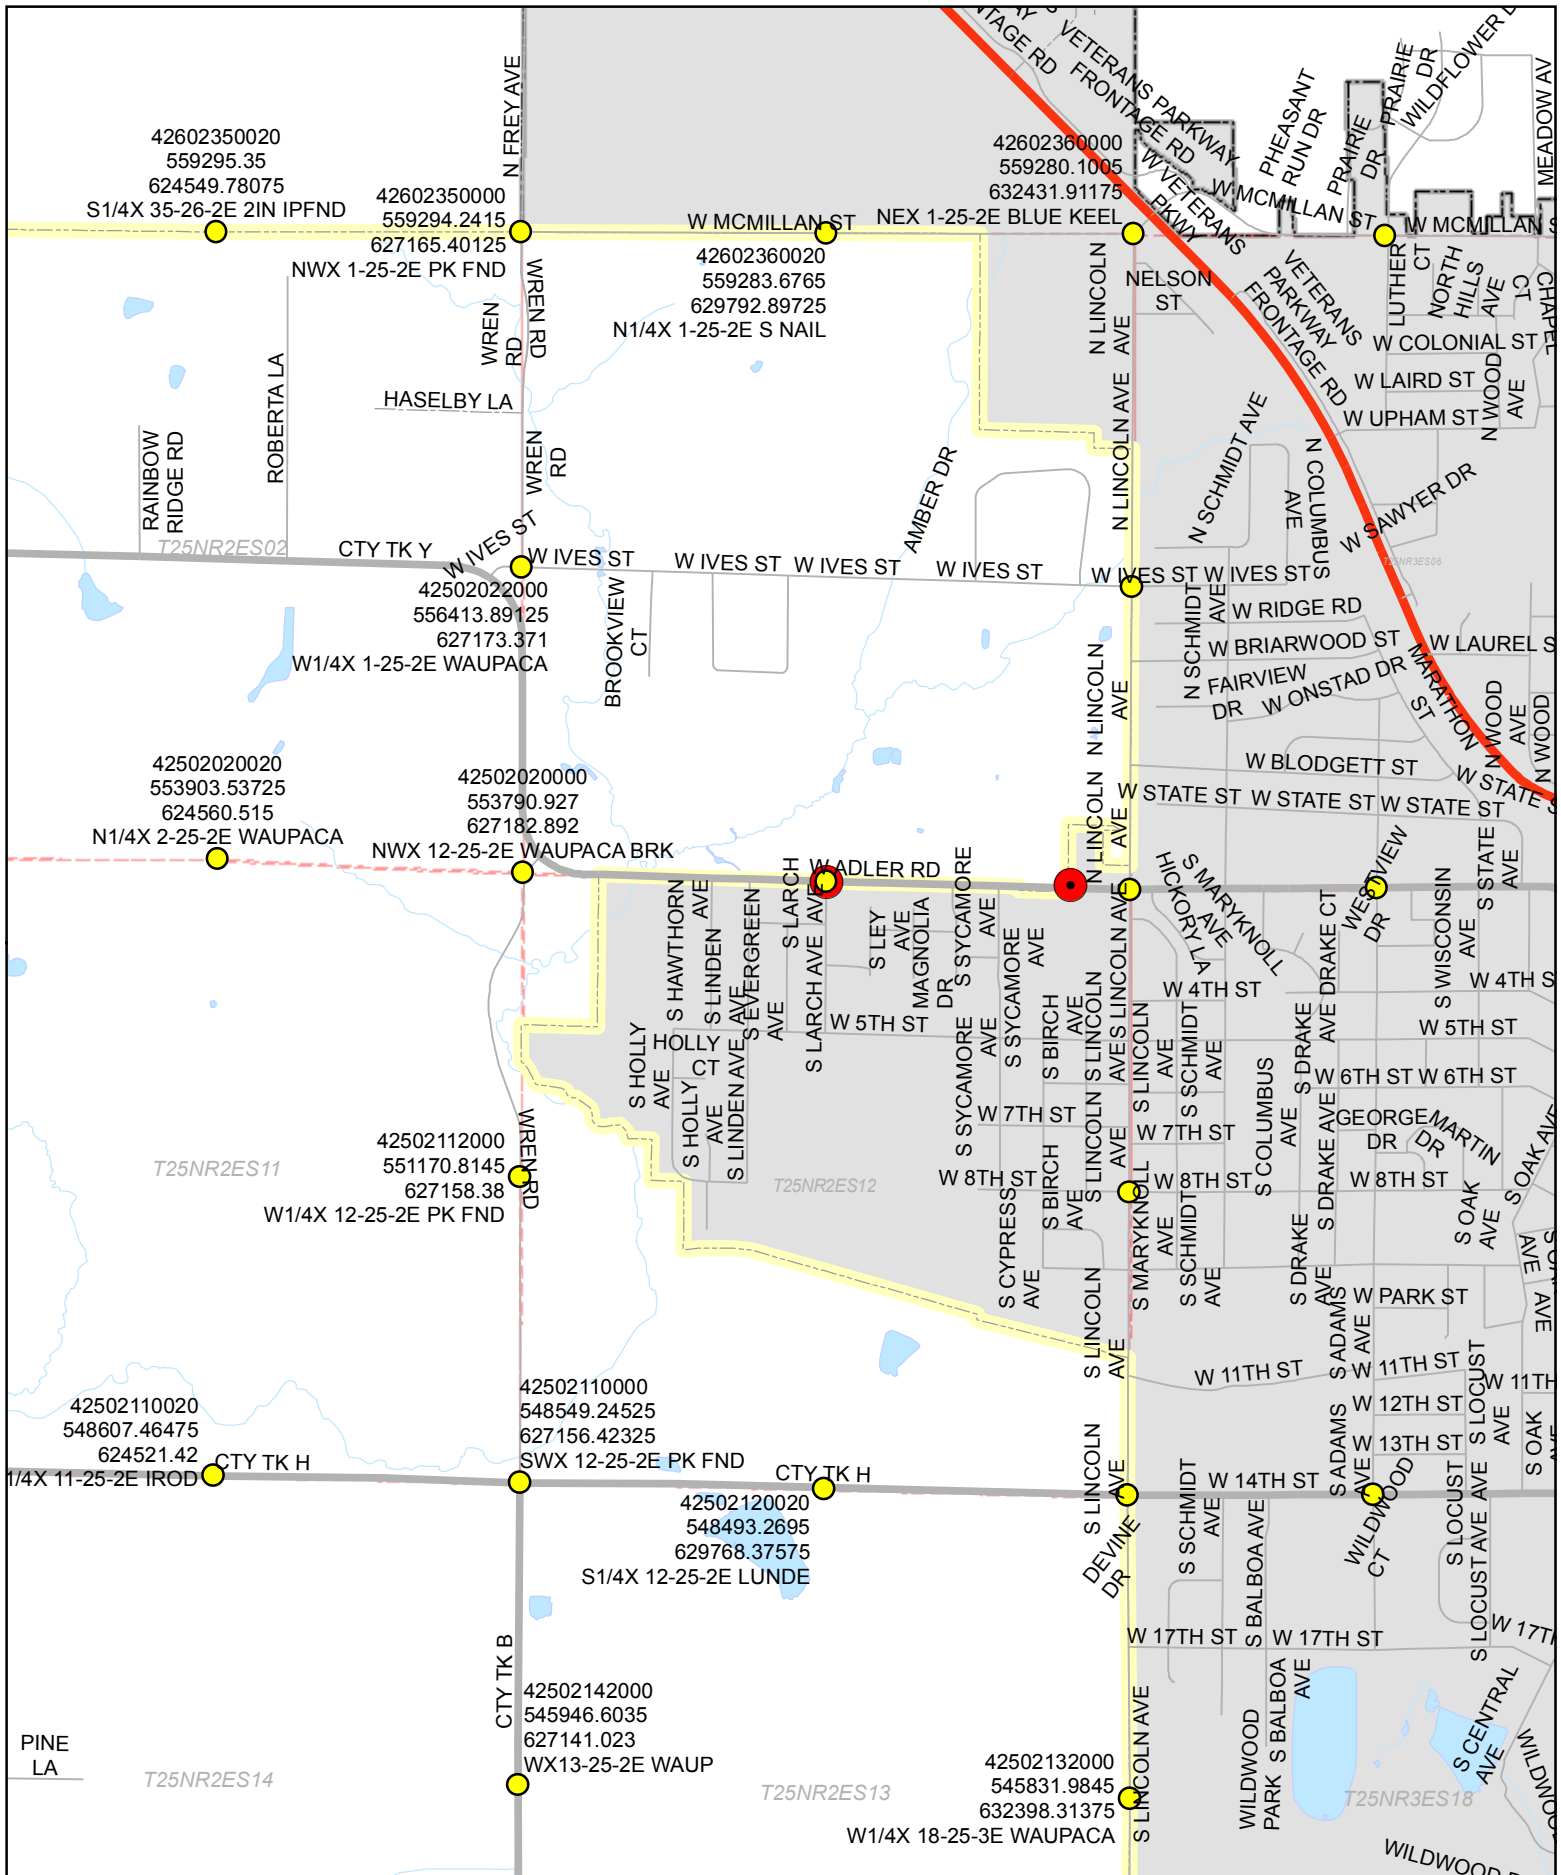

A3

**PLSS Monuments
Wood County, Wisconsin**

Easting: 703866.125
Northing: 400296.75
Coordinates are shown as
Wood County Coordinates