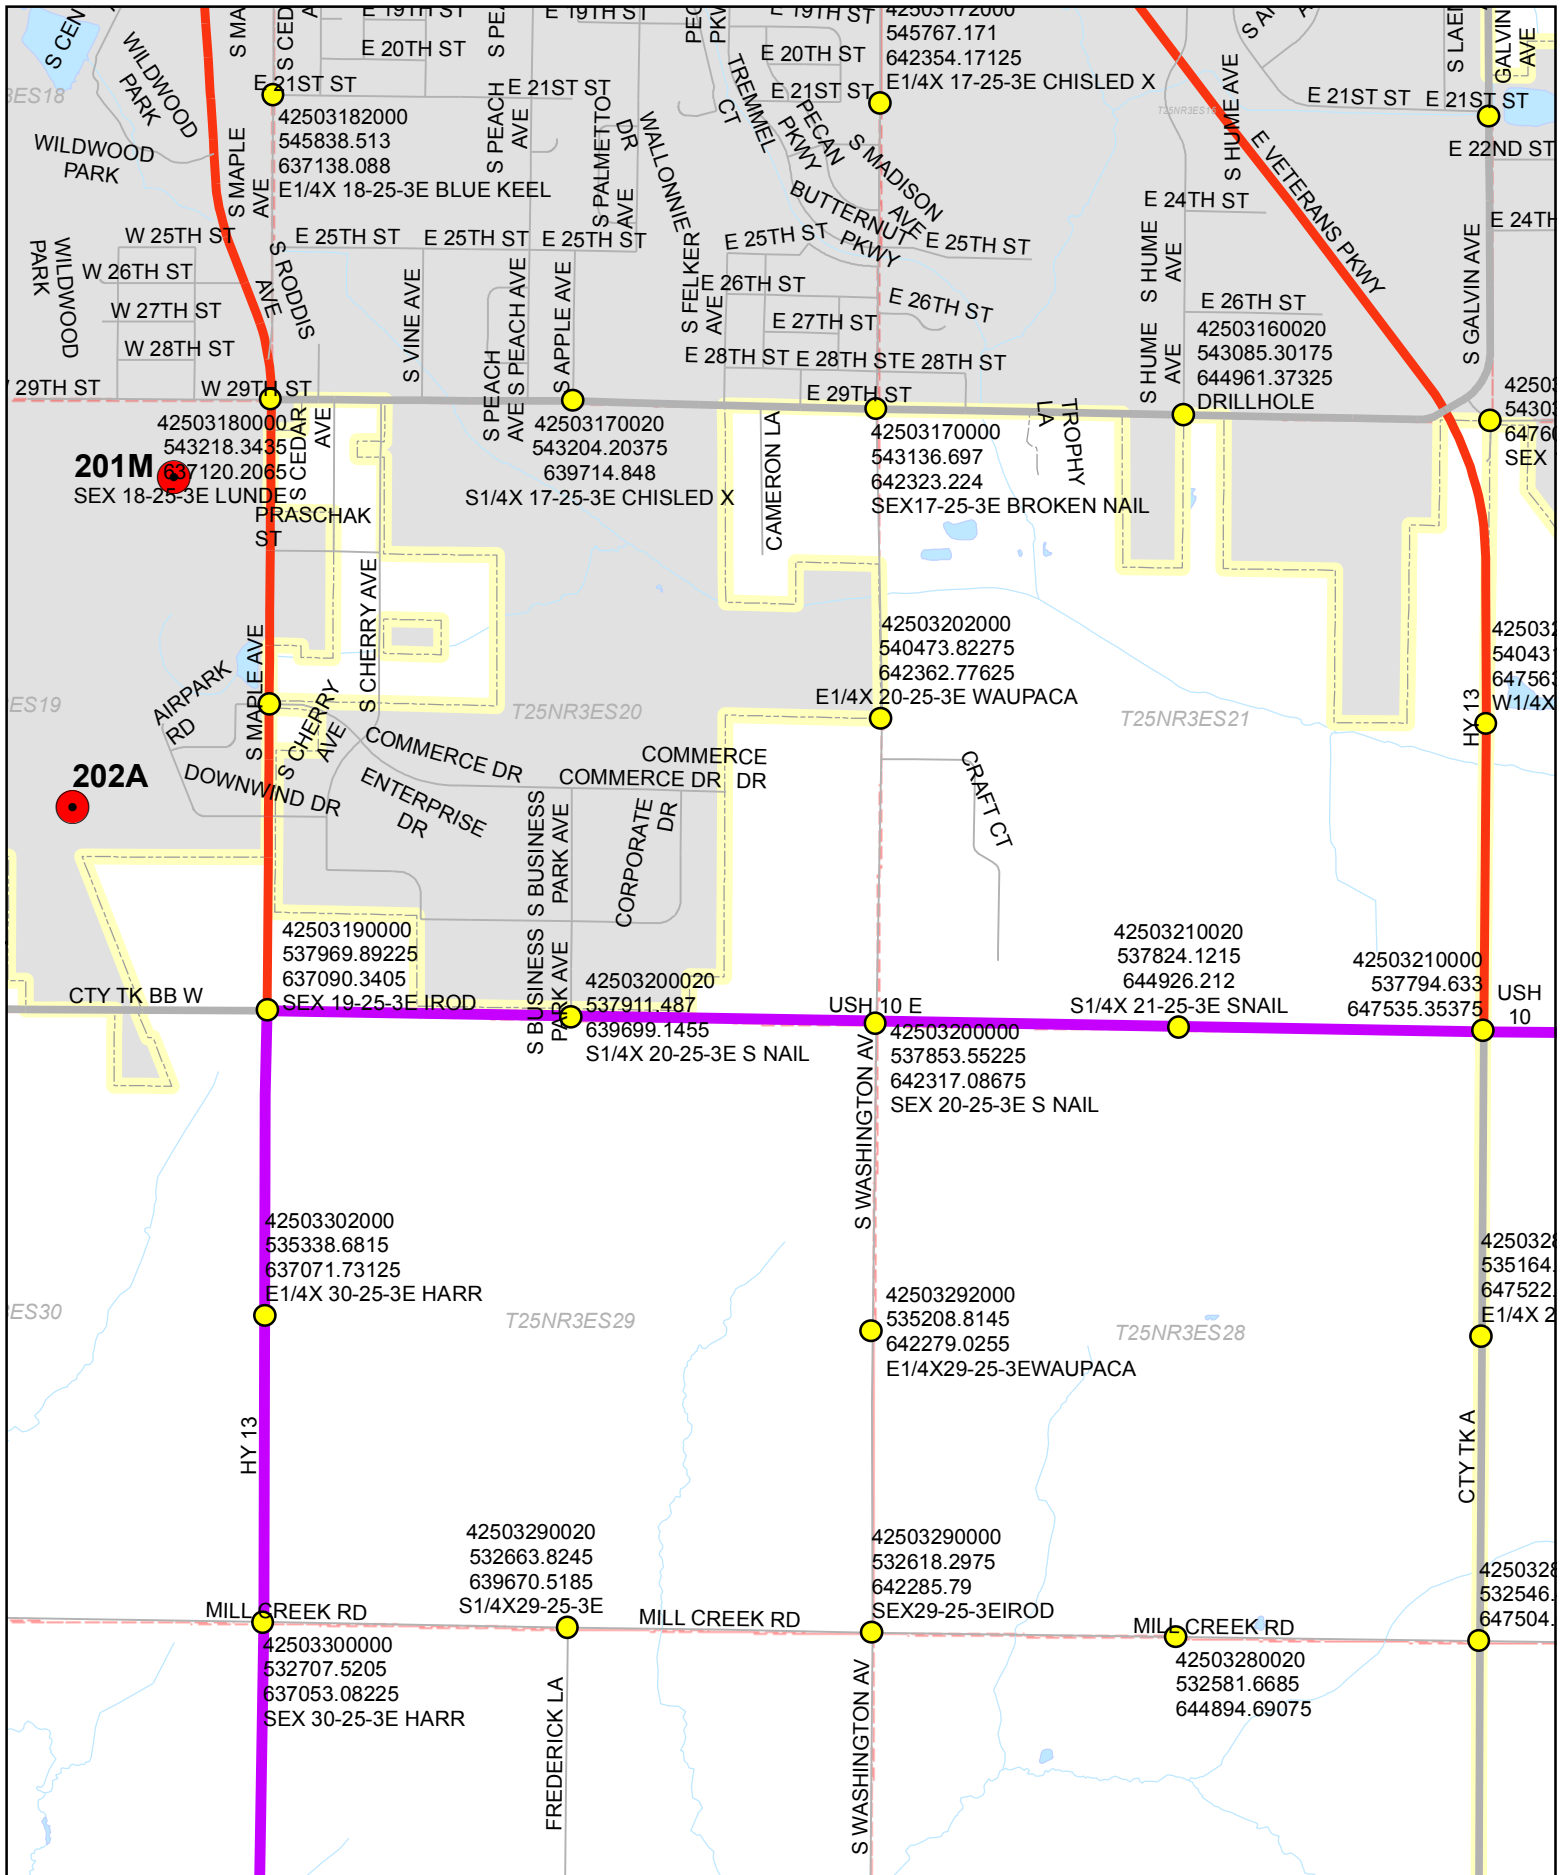

**B2**

**PLSS Monuments  
Wood County, Wisconsin**

Easting: 703866.125  
 Northing: 400296.75  
 Coordinates are shown as  
 Wood County Coordinates

**B3**

**PLSS Monuments  
Wood County, Wisconsin**

Easting: 703866.125  
 Northing: 400296.75  
 Coordinates are shown as  
 Wood County Coordinates