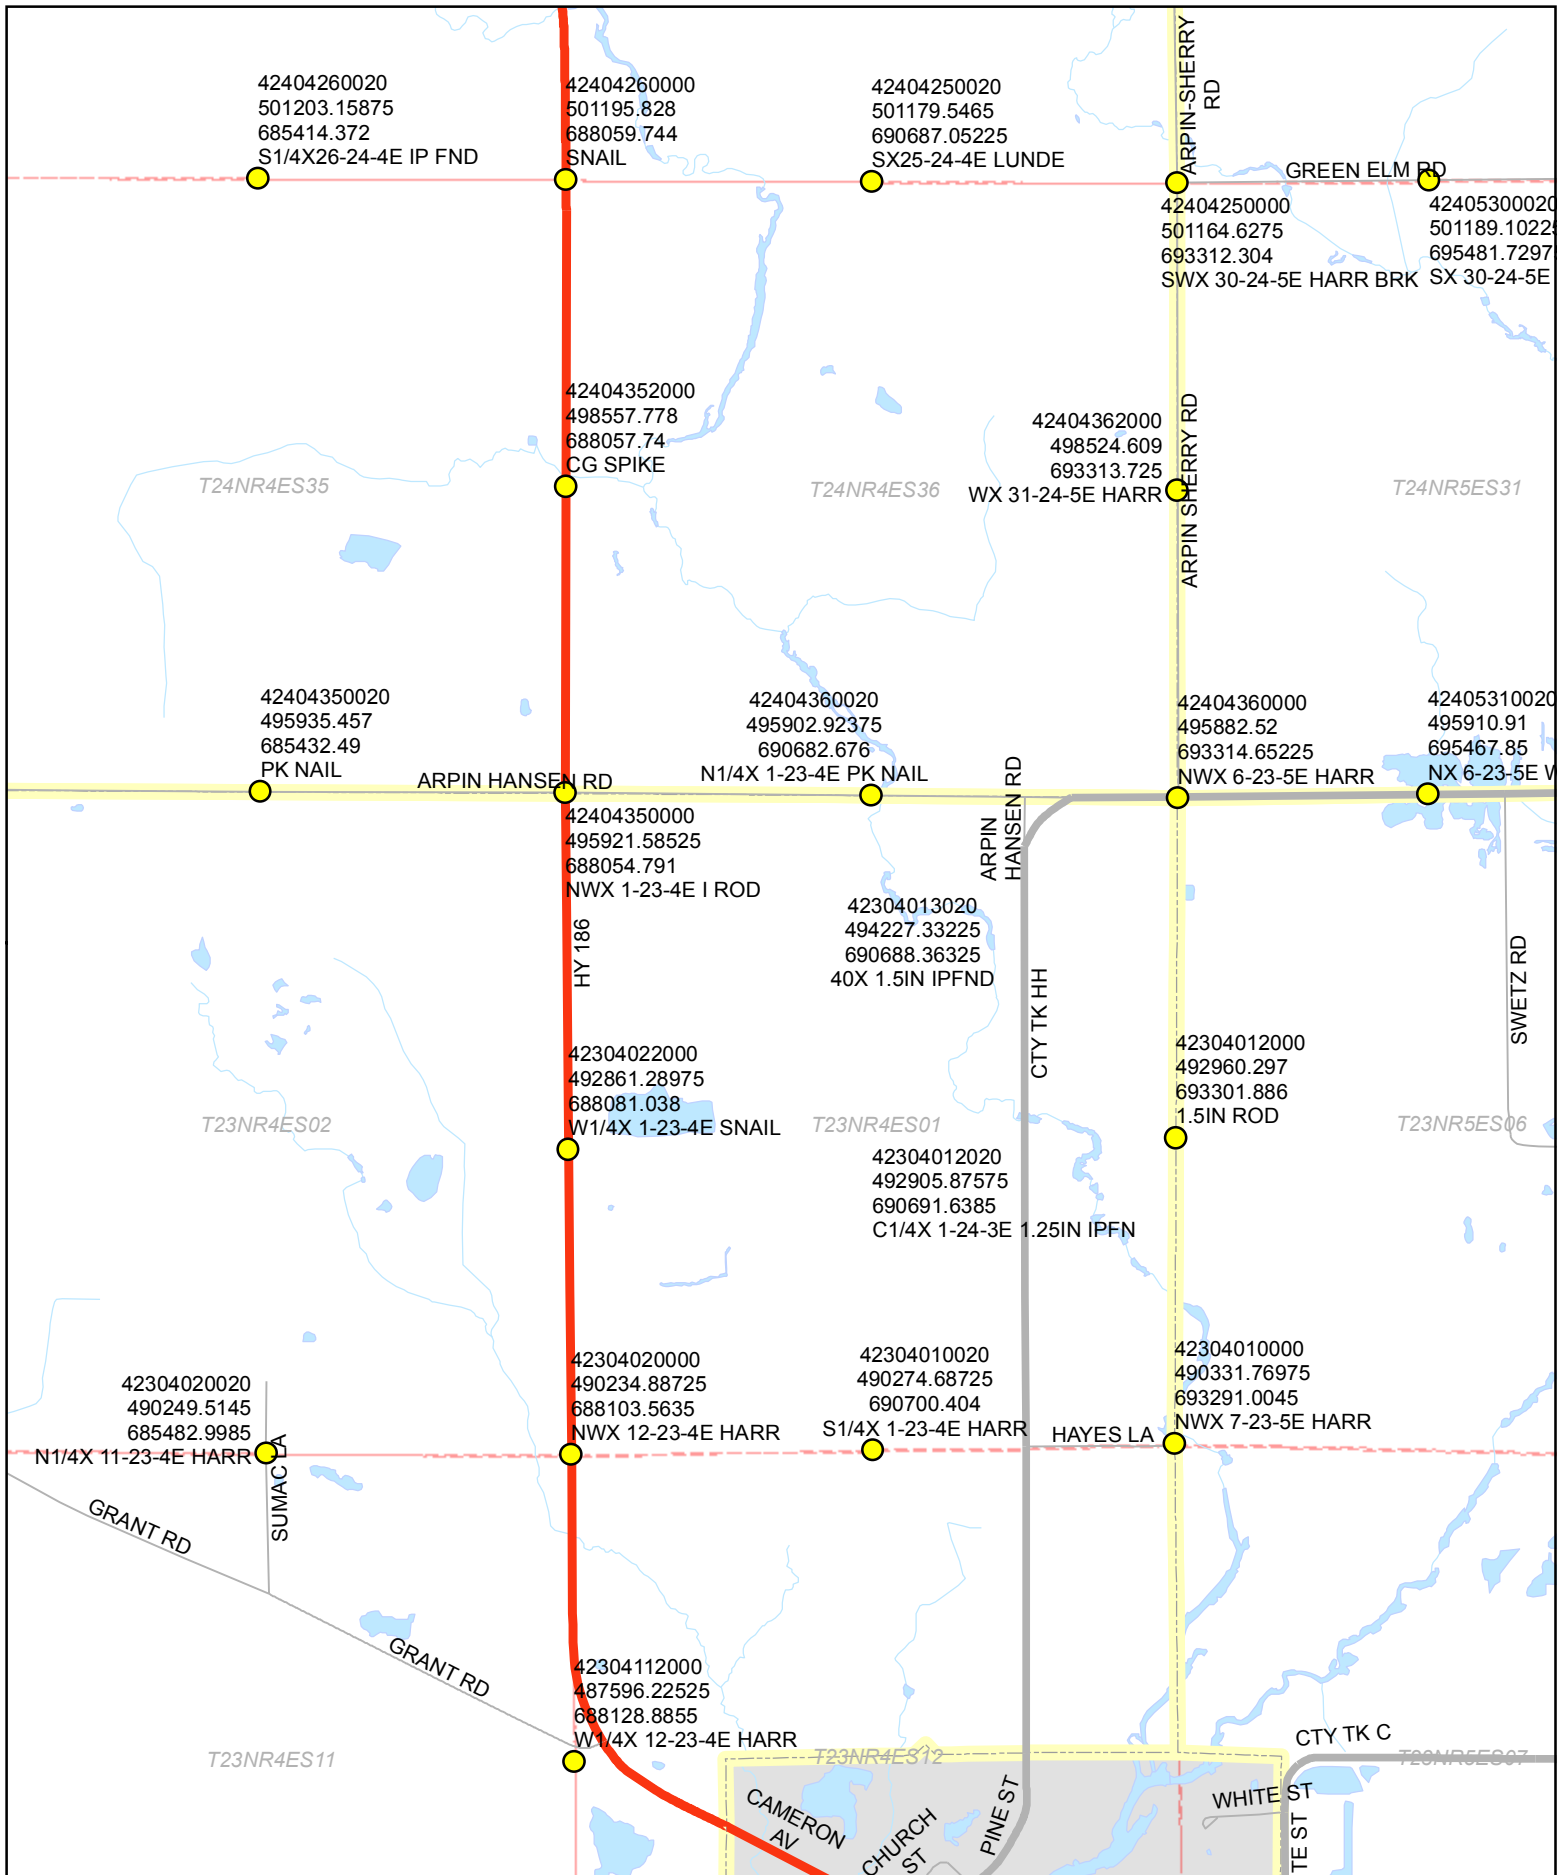

E8

**PLSS Monuments
Wood County, Wisconsin**

Easting: 703866.125
Northing: 400296.75
Coordinates are shown as
Wood County Coordinates