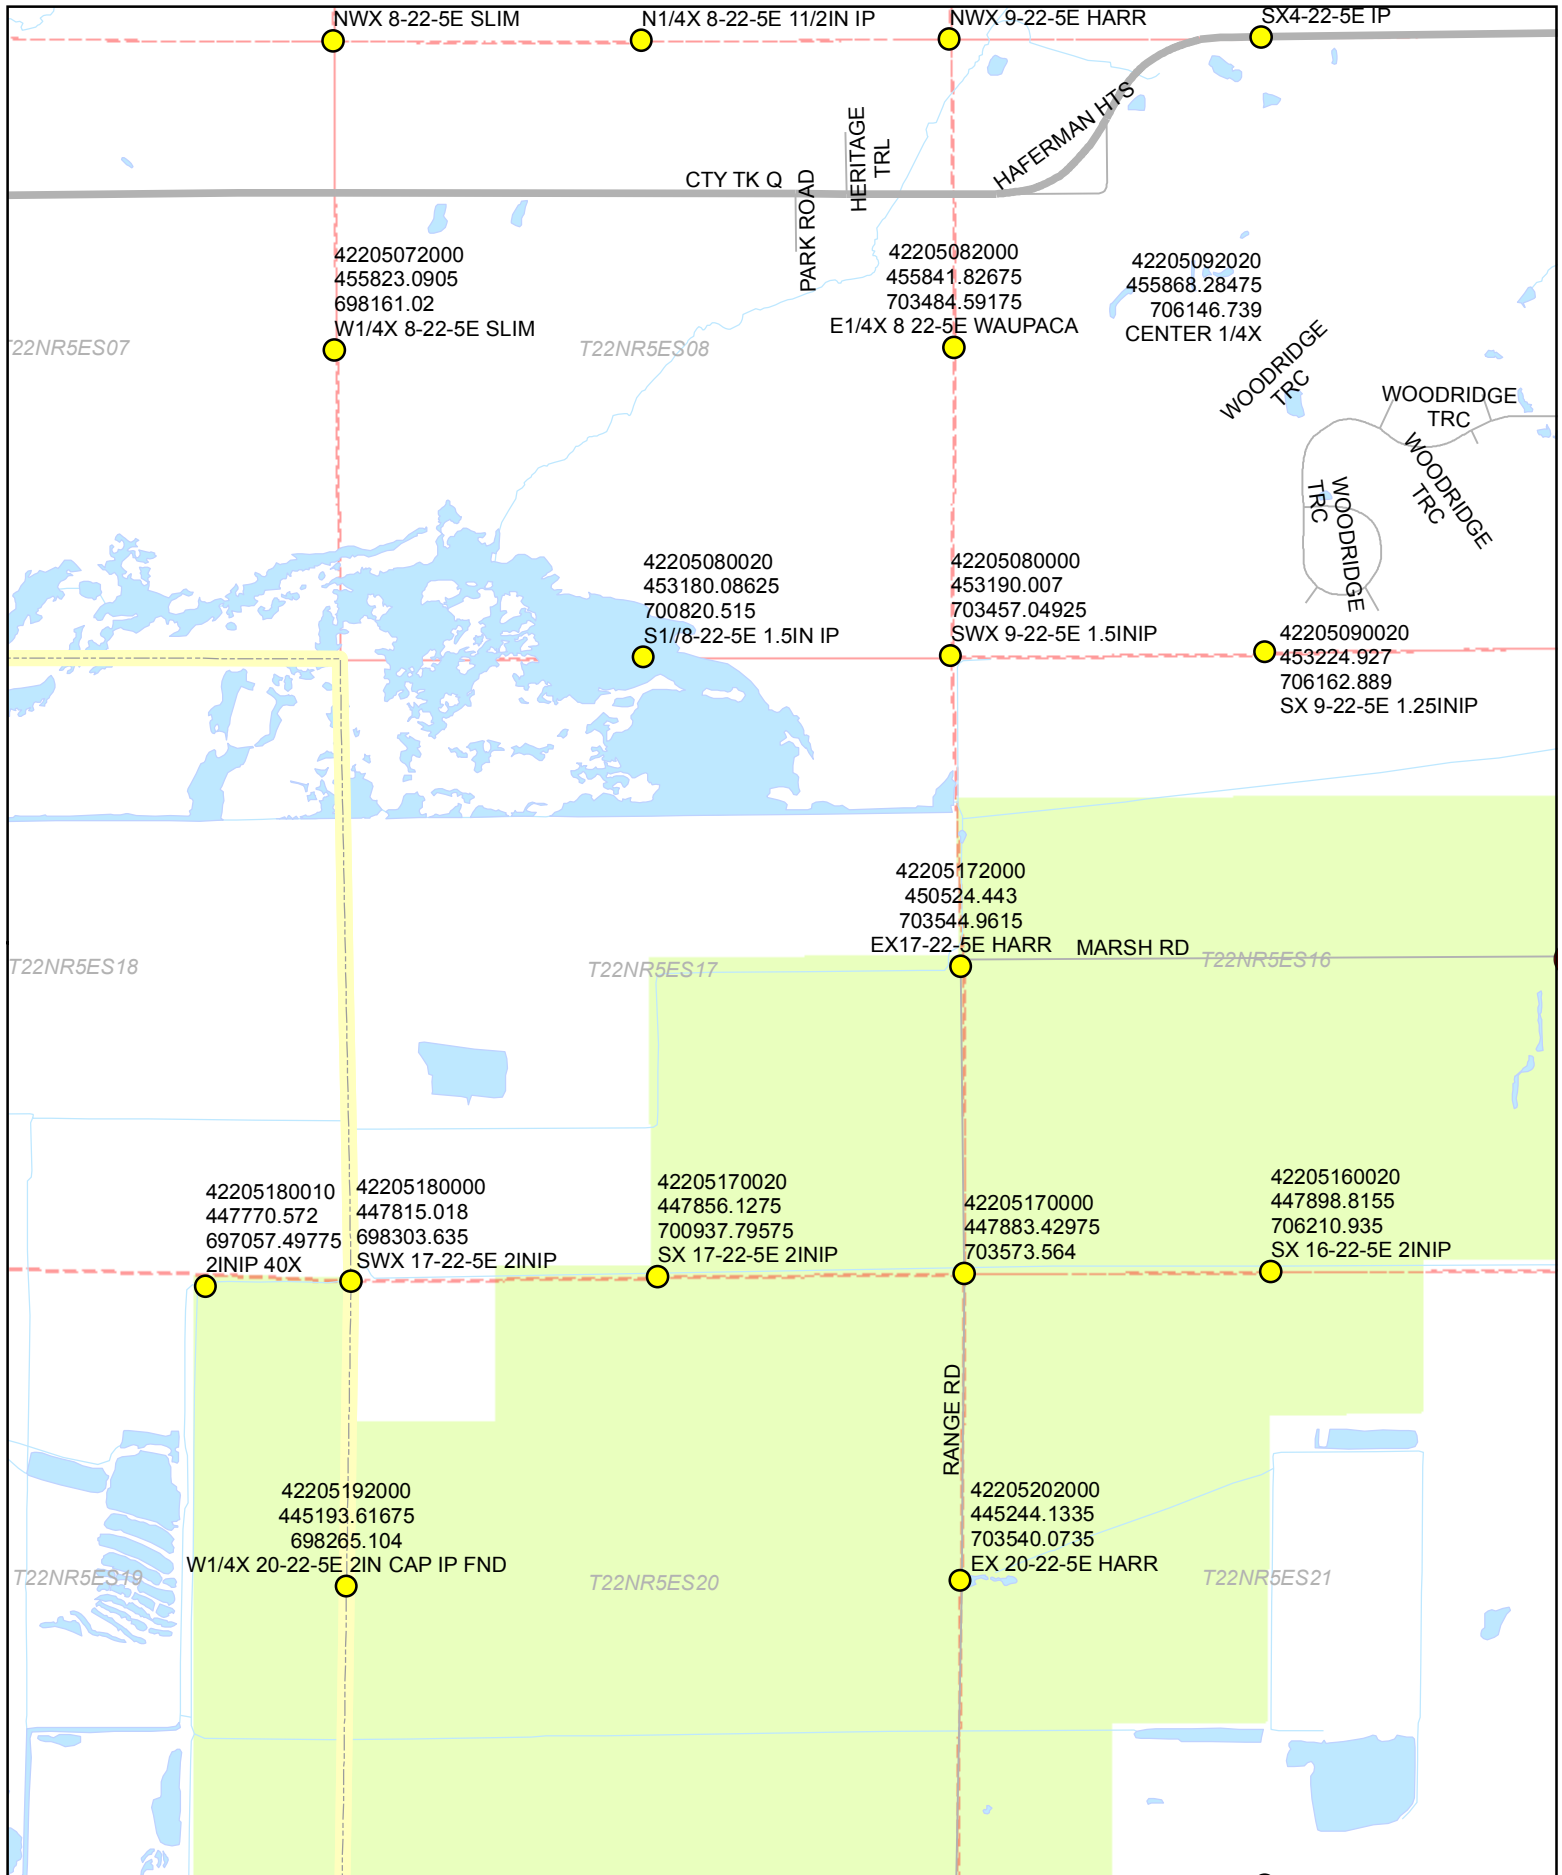

H9

**PLSS Monuments
Wood County, Wisconsin**

Easting: 703866.125
Northing: 400296.75
Coordinates are shown as
Wood County Coordinates

NOT TO SCALE