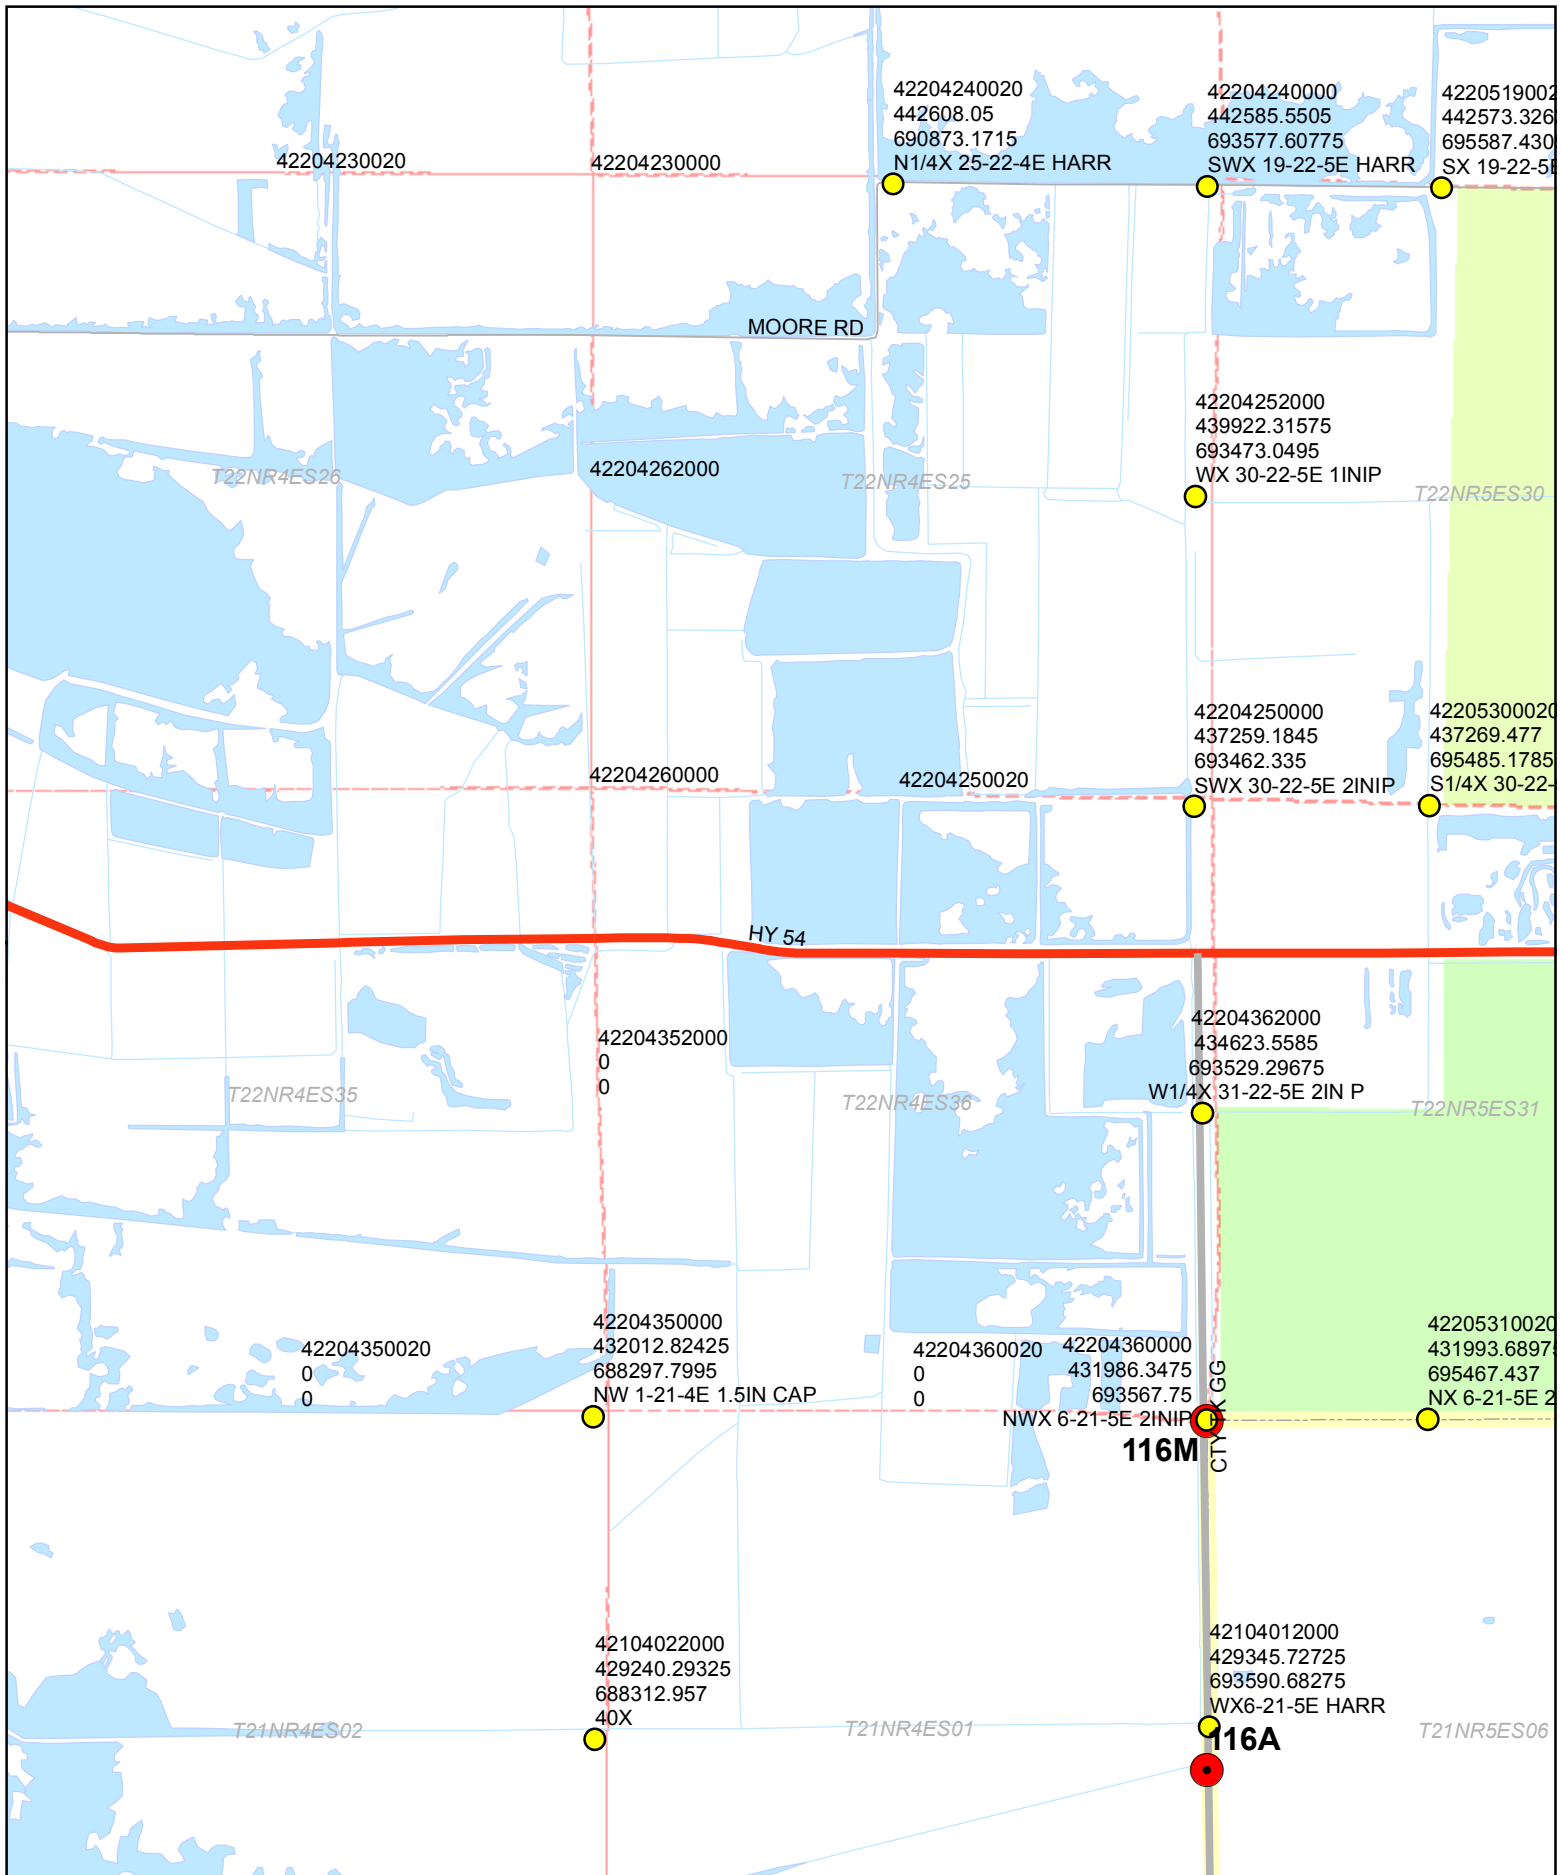

NOT TO SCALE

**H13**

**PLSS Monuments  
Wood County, Wisconsin**

Easting: 703866.125  
 Northing: 400296.75  
 Coordinates are shown as  
 Wood County Coordinates

NOT TO SCALE

**I10**

**PLSS Monuments  
Wood County, Wisconsin**