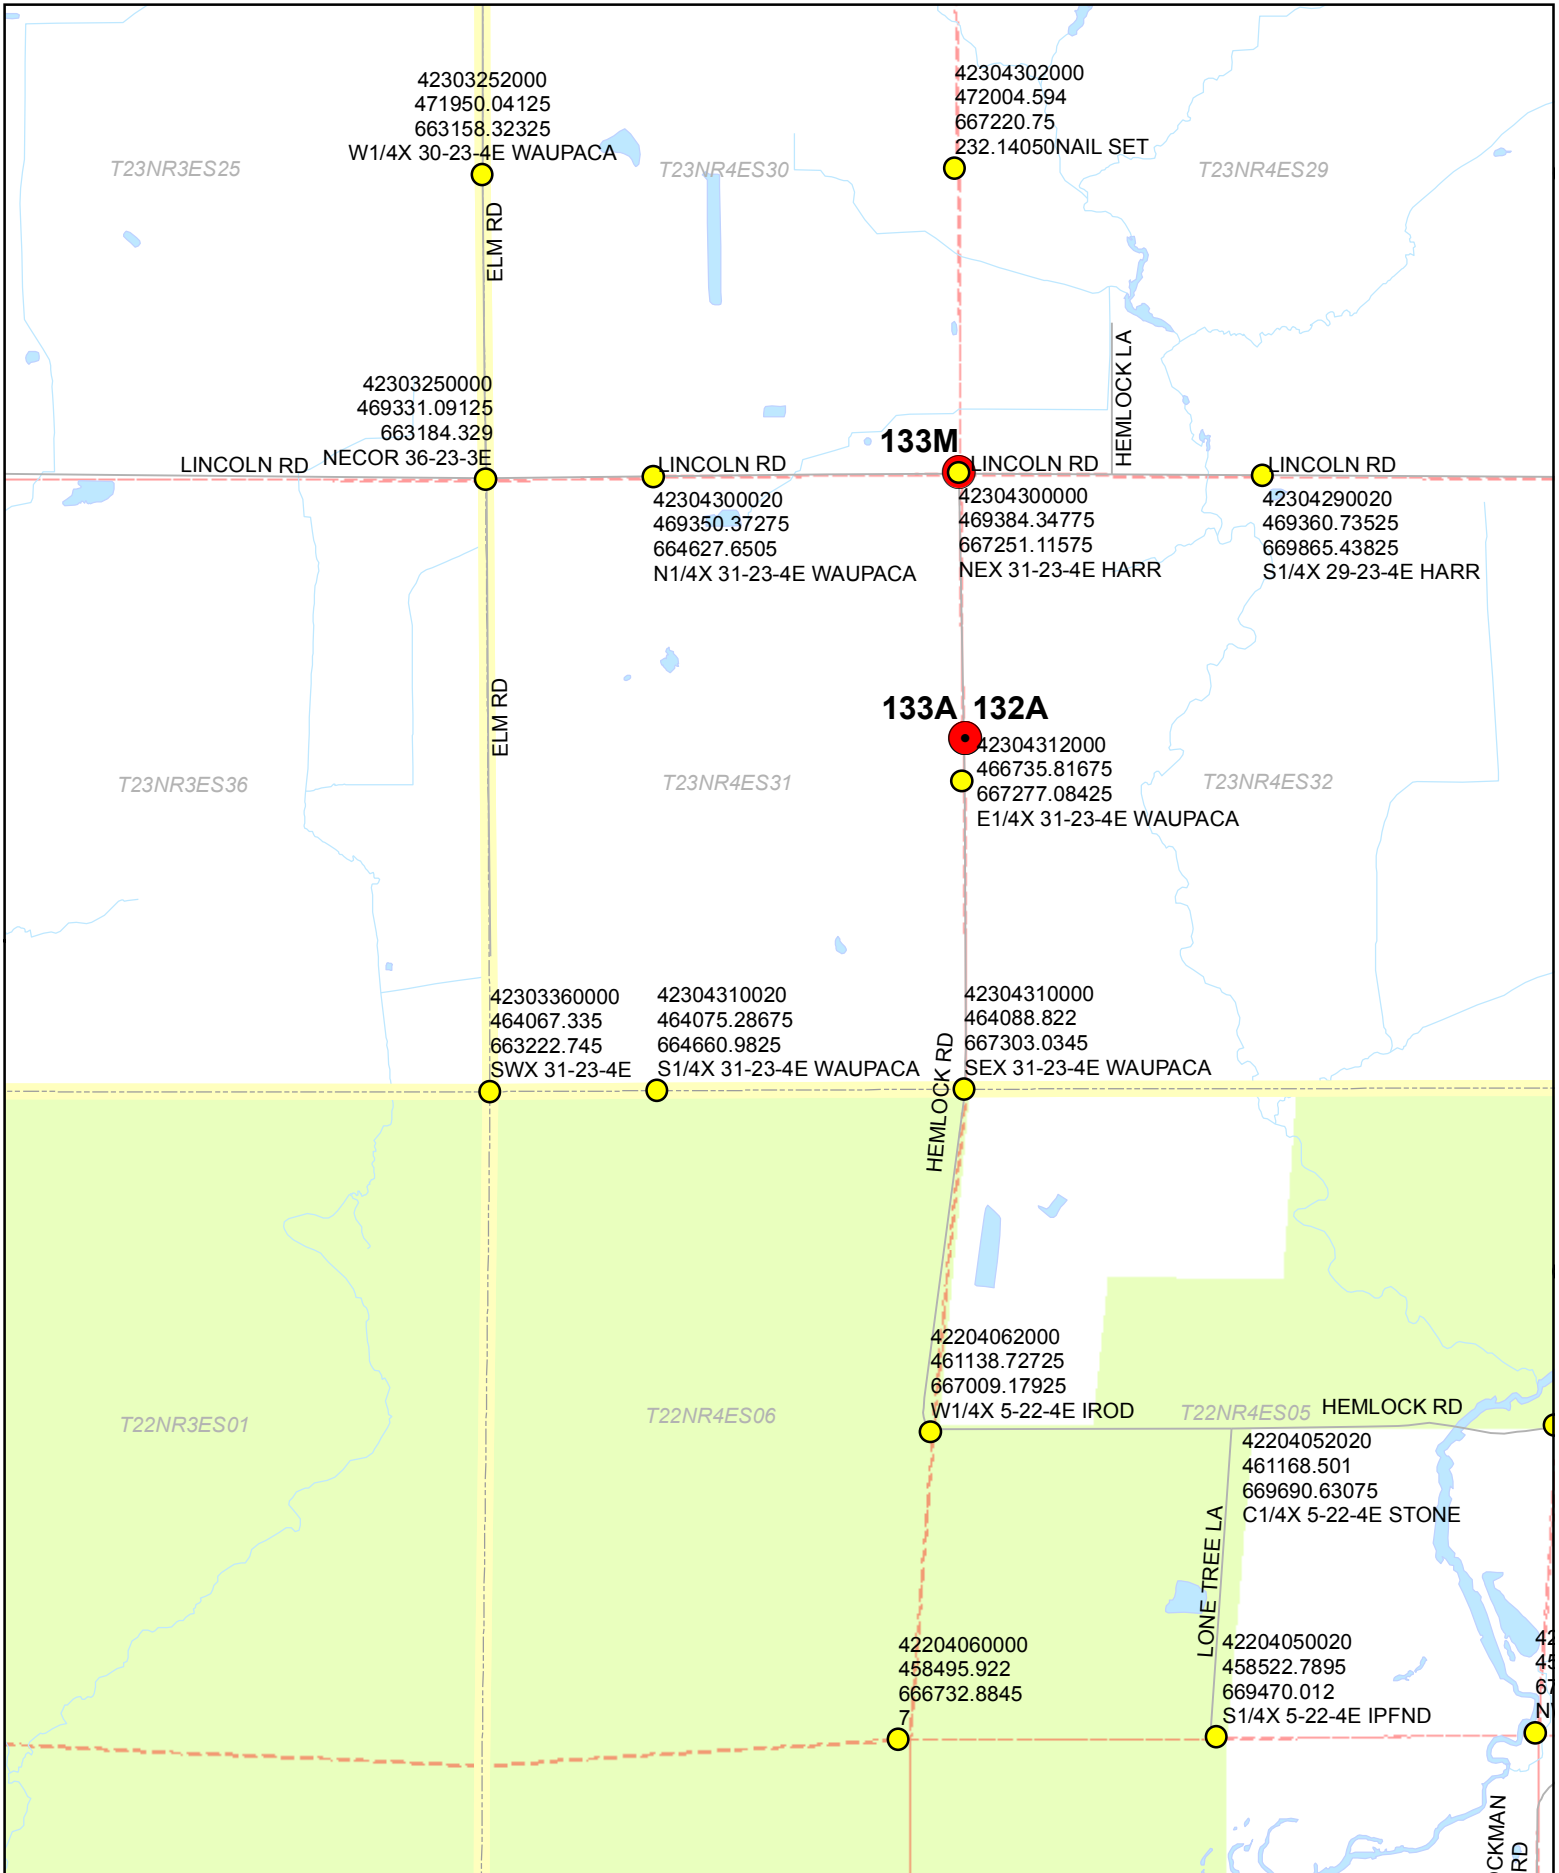

**G4**

**PLSS Monuments  
Wood County, Wisconsin**

Easting: 703866.125  
 Northing: 400296.75  
 Coordinates are shown as  
 Wood County Coordinates

**G5**

**PLSS Monuments  
Wood County, Wisconsin**

Easting: 703866.125  
 Northing: 400296.75  
 Coordinates are shown as  
 Wood County Coordinates